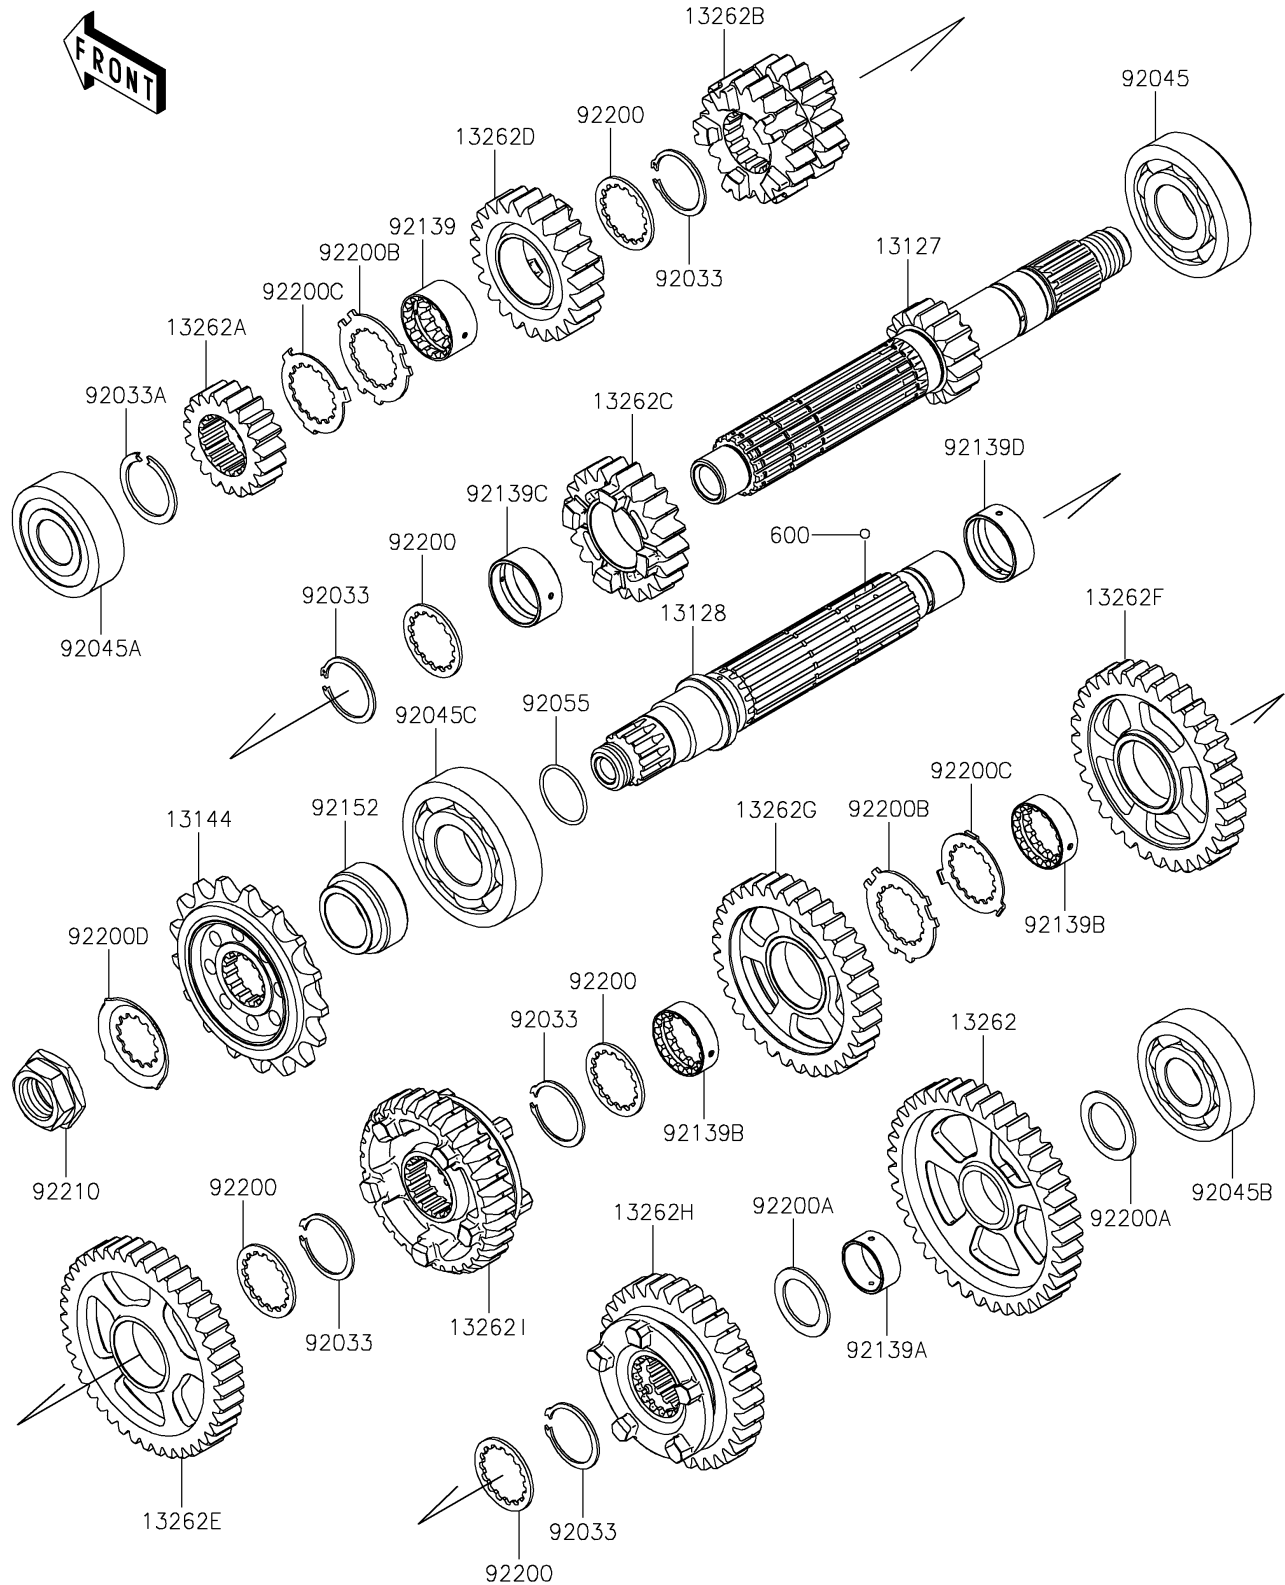

2026 Ninja ZX-10R

PARTS DIAGRAM

Transmission

E1361

2026 Ninja ZX-10R

PARTS LIST

Transmission

ITEM NAME	PART NUMBER	QUANTITY
SHAFT-TRANSMISSION INPUT,15T (Ref # 13127)	13127-0671	1
SHAFT-TRANSMISSION OUTPUT (Ref # 13128)	13128-0670	1
SPROCKET-OUTPUT,17T,#525 (Ref # 13144)	13144-0004	1
GEAR,OUTPUT LOW,39T (Ref # 13262)	13262-1207	1
GEAR,INPUT 2ND,19T (Ref # 13262A)	13262-1529	1
GEAR,INPUT 3RD&4TH,17T&20T (Ref # 13262B)	13262-1530	1
GEAR,INPUT 5TH,21T (Ref # 13262C)	13262-1531	1
GEAR,INPUT 6TH,23T (Ref # 13262D)	13262-1532	1
GEAR,OUTPUT 2ND,41T (Ref # 13262E)	13262-1533	1
GEAR,OUTPUT 3RD,32T (Ref # 13262F)	13262-1534	1
GEAR,OUTPUT 4TH,33T (Ref # 13262G)	13262-1535	1
GEAR,OUTPUT 5TH,31T (Ref # 13262H)	13262-1536	1
GEAR,OUTPUT 6TH,30T (Ref # 13262I)	13262-1537	1
RING-SNAP,25.9X30.6X1.2 (Ref # 92033)	92033-1037	5
RING-SNAP,T=1.5 (Ref # 92033A)	92033-1249	1
BEARING-BALL,830045-5SH2 (Ref # 92045)	92045-0047	1
BEARING-BALL,DG2152RDDSH2 (Ref # 92045A)	92045-0048	1
BEARING-BALL,63/22LU (Ref # 92045B)	92045-0156	1
BEARING-BALL,63/28 (Ref # 92045C)	92045-1189	1
RING-O,21.5X1.5 (Ref # 92055)	92055-1293	1
BUSHING,GEAR,6TH IN (Ref # 92139)	92139-0036	1
BUSHING,GEAR,LOW OUT (Ref # 92139A)	92139-0038	1
BUSHING,25.0X31.0X9.4 (Ref # 92139B)	92139-0309	2
BUSHING,28.1X31.0X13.5 (Ref # 92139C)	92139-0324	1
BUSHING,28.1X31.0X11.5 (Ref # 92139D)	92139-0734	1
COLLAR (Ref # 92152)	92152-0885	1
WASHER,28.3X34.0X1.6 (Ref # 92200)	92200-0050	5
WASHER,22.1X32.0X1.4 (Ref # 92200A)	92200-0138	2
WASHER,25.8X40.5X1.5 (Ref # 92200B)	92200-1522	2

2026 Ninja ZX-10R

PARTS LIST

Transmission

ITEM NAME	PART NUMBER	QUANTITY
WASHER,25.2X37.0X1.0 (Ref # 92200C)	92200-1523	2
WASHER (Ref # 92200D)	92200-1720	1
NUT,20MM (Ref # 92210)	92210-0850	1
BALL-STEEL,5/32 (Ref # 600)	600A0500	3