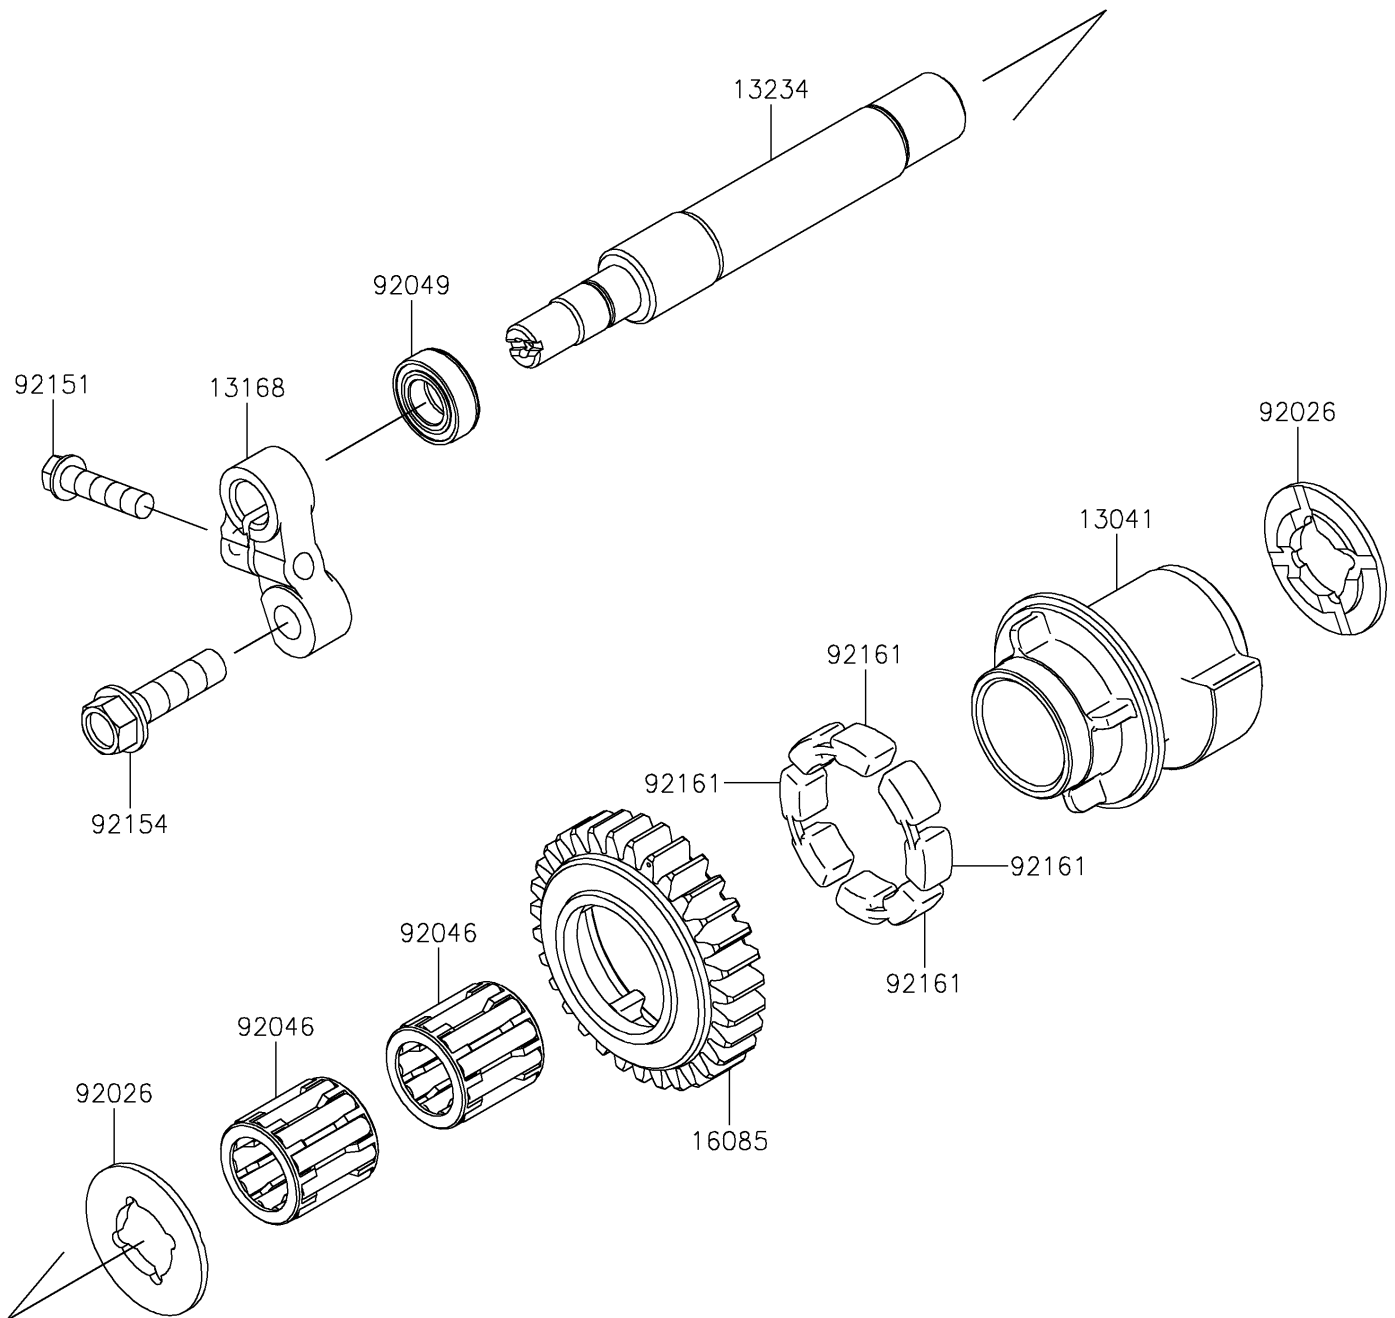

2026 Ninja ZX-10R

PARTS DIAGRAM

Balancer

E1323

2026 Ninja ZX-10R

PARTS LIST

Balancer

ITEM NAME	PART NUMBER	QUANTITY
BALANCER (Ref # 13041)	13041-0553	1
LEVER,BACKLASH ADJUSTMENT (Ref # 13168)	13168-0831	1
SHAFT-COMP (Ref # 13234)	13234-0589	1
GEAR,BALANCER,31T (Ref # 16085)	16085-0684	1
SPACER (Ref # 92026)	92026-0082	2
BEARING-NEEDLE (Ref # 92046)	92046-1266	2
SEAL-OIL (Ref # 92049)	92049-0720	1
BOLT,FLANGED-SMALL,6X25 (Ref # 92151)	92151-1930	1
BOLT,FLANGED,8X30 (Ref # 92154)	92154-1796	1
DAMPER (Ref # 92161)	92161-1055	4