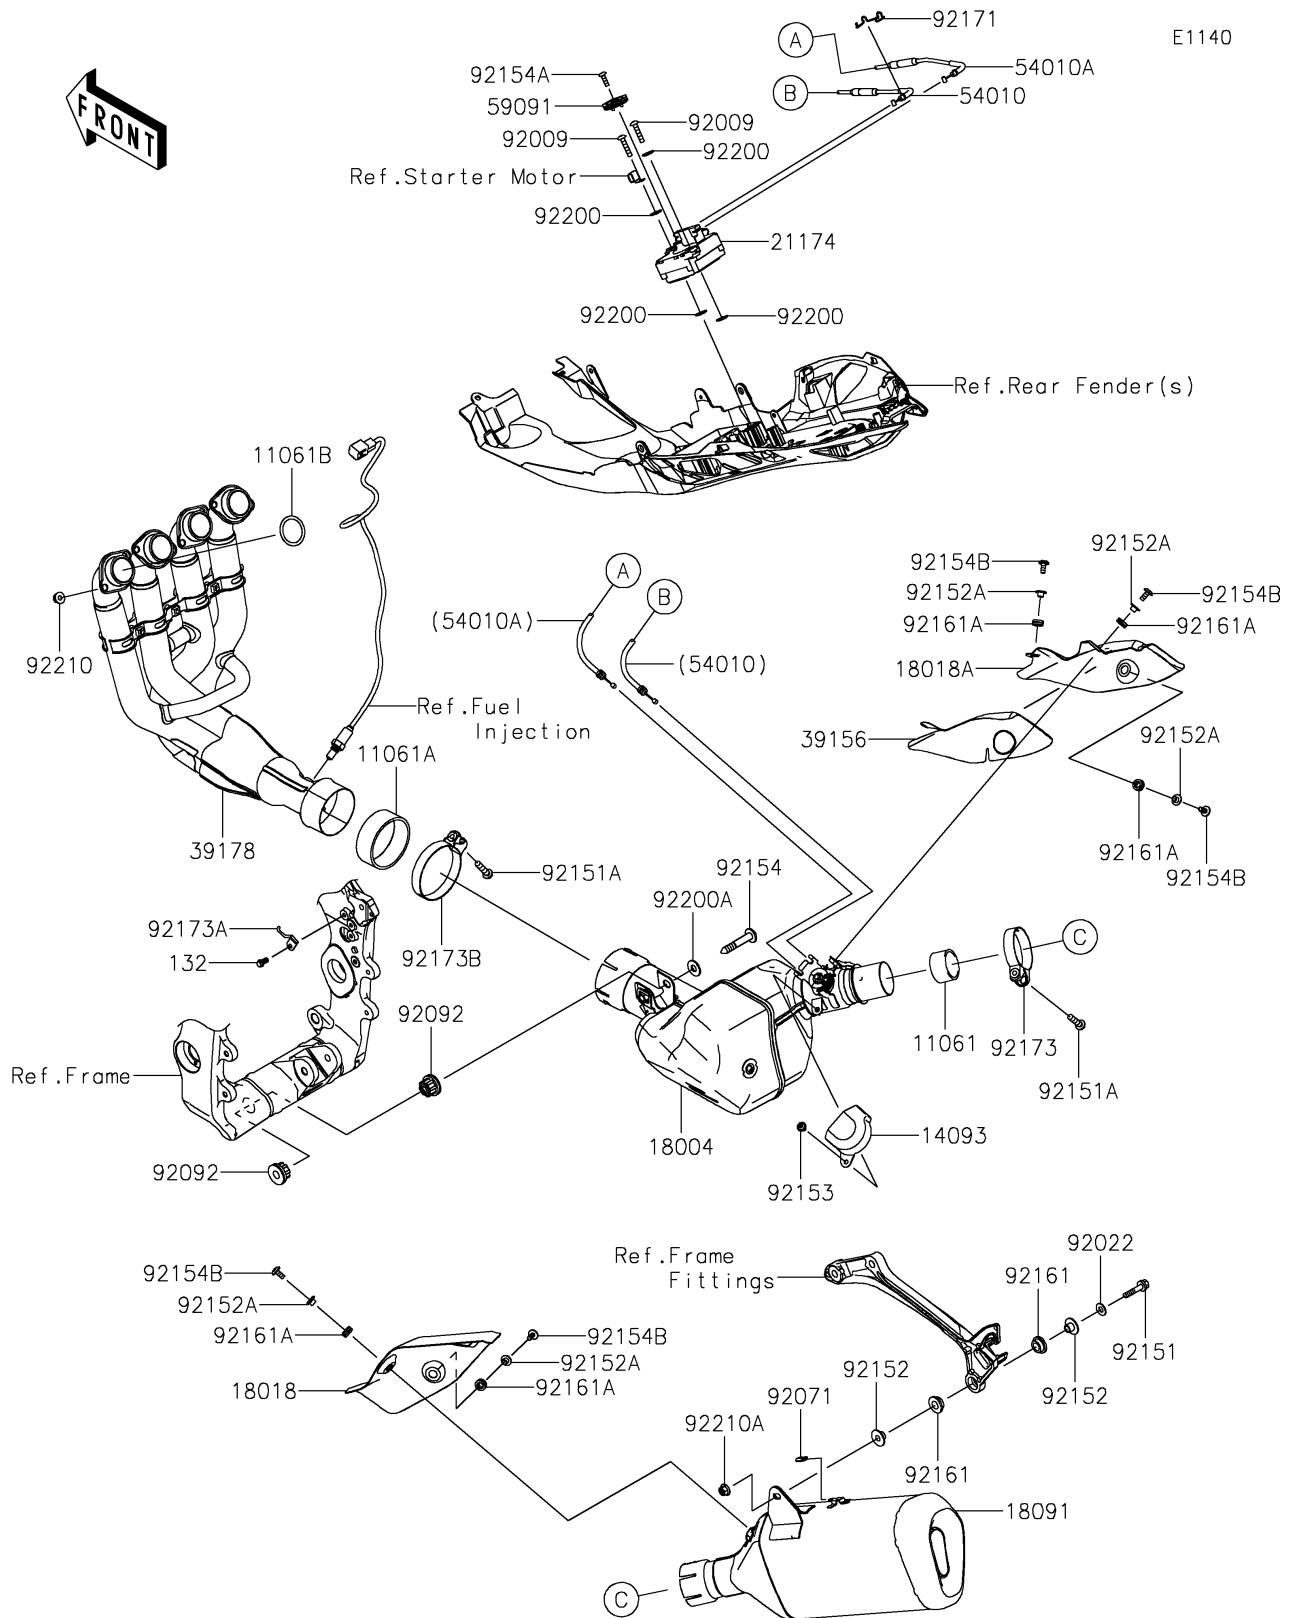

2026 Ninja ZX-10R

PARTS DIAGRAM

Muffler(s)

2026 Ninja ZX-10R

PARTS LIST

Muffler(s)

ITEM NAME	PART NUMBER	QUANTITY
GASKET,50.8X62X30 (Ref # 11061)	11061-0447	1
GASKET,76X84X30 (Ref # 11061A)	11061-1384	1
GASKET,EXHAUST PIPE (Ref # 11061B)	11061-1387	4
COVER,PULLEY (Ref # 14093)	14093-1062	1
CHAMBER-PREMUFLER (Ref # 18004)	18004-0114	1
PLATE-HEAT GUARD,MUFFLER (Ref # 18018)	18018-0627	1
PLATE-HEAT GUARD,CHAMBER (Ref # 18018A)	18018-0628	1
BODY-COMP-MUFFLER (Ref # 18091)	18091-1195	1
MOTOR-ELECTRIC (Ref # 21174)	21174-0009	1
PAD,HEAT GUARD (Ref # 39156)	39156-2619	1
MANIFOLD-COMP-EXHAUST (Ref # 39178)	39178-0390	1
CABLE,OPEN (Ref # 54010)	54010-0610	1
CABLE,CLOSE (Ref # 54010A)	54010-0611	1
PULLEY (Ref # 59091)	59091-0007	1
SCREW,TAPPING,6X30 (Ref # 92009)	92009-1481	2
WASHER,8.5X19X1.2 (Ref # 92022)	92022-3730	1
GROMMET (Ref # 92071)	92071-1270	1
BUSHING-RUBBER,MUFFLER (Ref # 92092)	92092-1087	2
BOLT,FLANGED,8X40 (Ref # 92151)	92151-1532	1
BOLT,FLANGED,8X35 (Ref # 92151A)	92151-1537	2
COLLAR (Ref # 92152)	92152-0188	2
COLLAR,6.3X8.3X16 (Ref # 92152A)	92152-2180	5
BOLT,SOCKET,6X10 (Ref # 92153)	92153-1527	1
BOLT,SOCKET,10X61 (Ref # 92154)	92154-0125	1
BOLT,TORX,5X18 (Ref # 92154A)	92154-0217	1
BOLT,SOCKET,6X14 (Ref # 92154B)	92154-0907	5
DAMPER (Ref # 92161)	92161-0135	2
DAMPER (Ref # 92161A)	92161-0308	5
CLAMP (Ref # 92171)	92171-0292	1

2026 Ninja ZX-10R

PARTS LIST

Muffler(s)

ITEM NAME	PART NUMBER	QUANTITY
CLAMP,64.5MM (Ref # 92173)	92173-0284	1
CLAMP (Ref # 92173A)	92173-1528	1
CLAMP (Ref # 92173B)	92173-2317	1
WASHER (Ref # 92200)	92200-0078	4
WASHER,10.5X25X2.0 (Ref # 92200A)	92200-1377	1
NUT,8MM (Ref # 92210)	92210-0076	8
NUT,8MM (Ref # 92210A)	92210-0121	1
BOLT-FLANGED-SMALL,6X12 (Ref # 132)	132BA0612	1