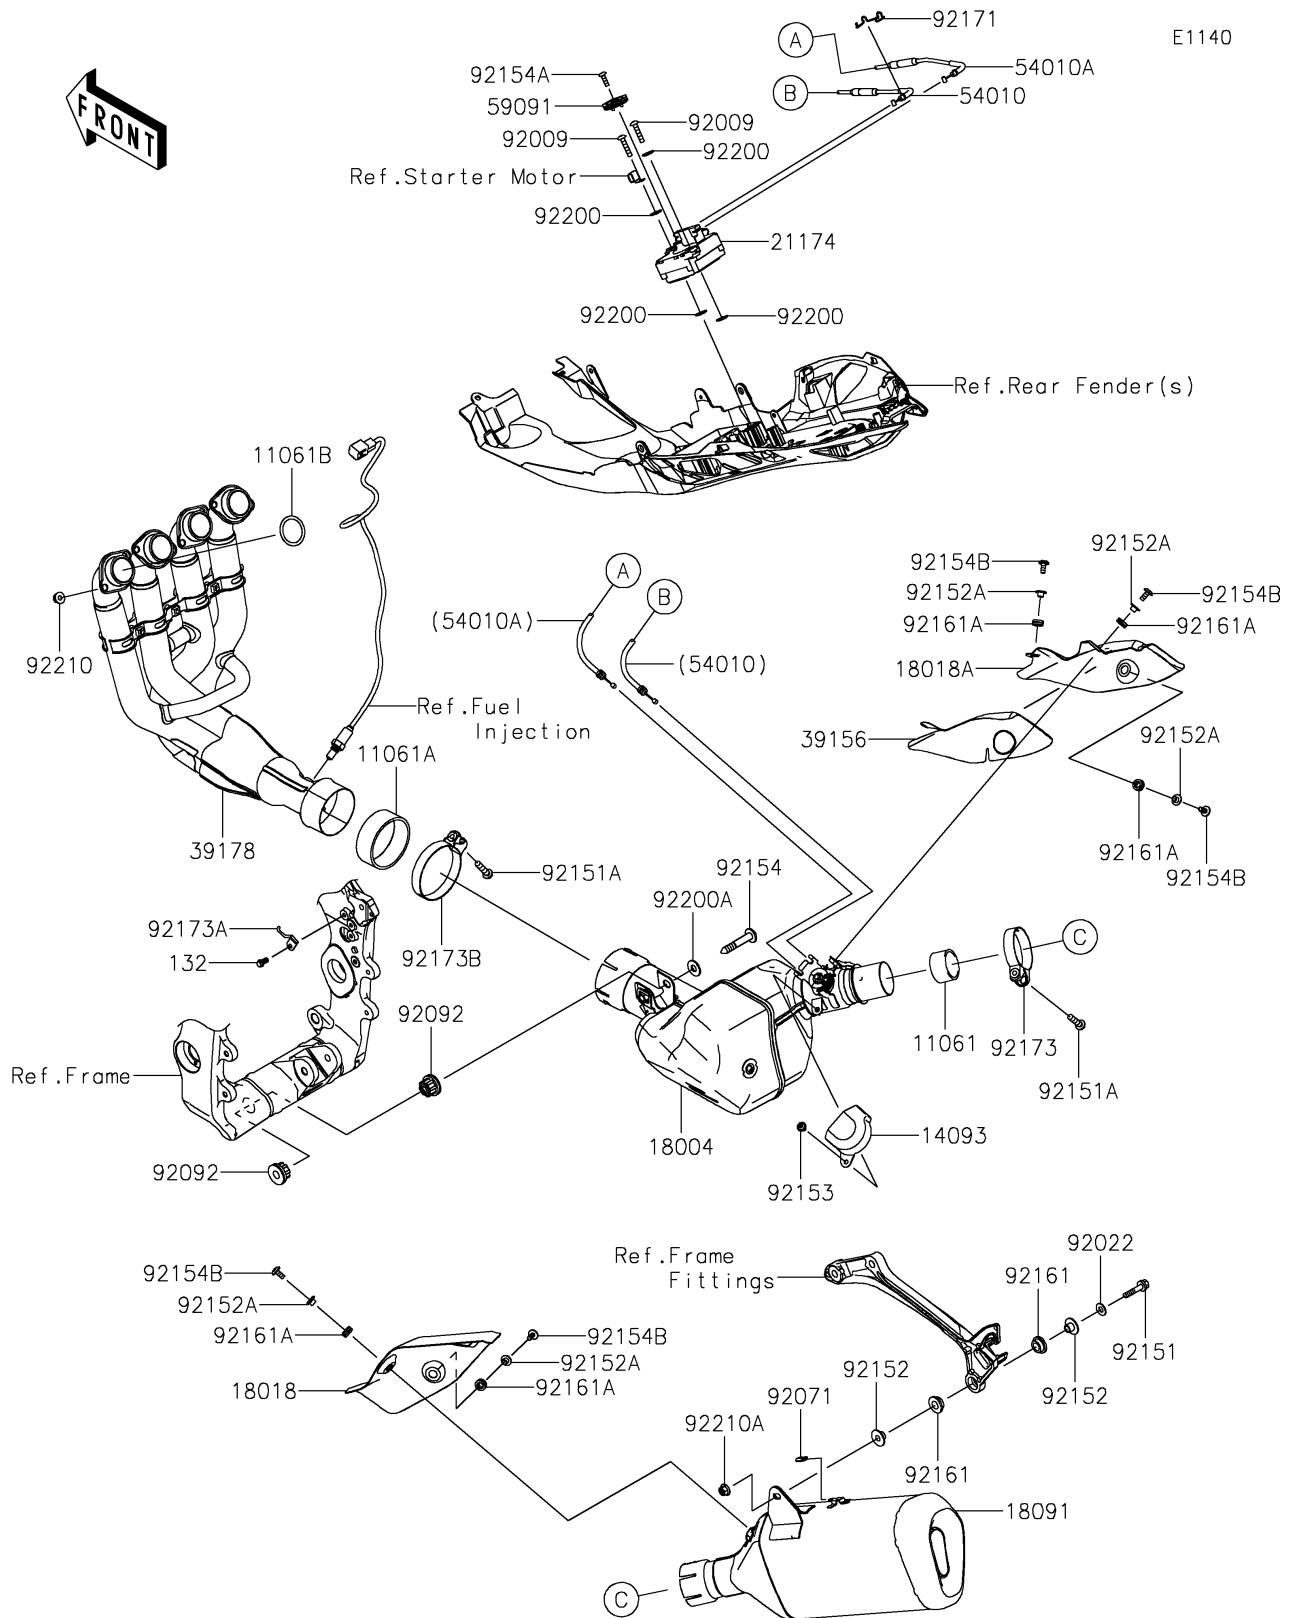

2026 NINJA® ZX™-10R

PARTS DIAGRAM

Muffler(s)

2026 NINJA® ZX™-10R

PARTS LIST

Muffler(s)

ITEM NAME	PART NUMBER	QUANTITY
GASKET,50.8X62X30 (Ref # 11061)	11061-0447	1
GASKET,76X84X30 (Ref # 11061A)	11061-1384	1
GASKET,EXHAUST PIPE (Ref # 11061B)	11061-1387	4
COVER,PULLEY (Ref # 14093)	14093-1062	1
CHAMBER-PREMUFLER (Ref # 18004)	18004-0114	1
PLATE-HEAT GUARD,MUFFLER (Ref # 18018)	18018-0627	1
PLATE-HEAT GUARD,CHAMBER (Ref # 18018A)	18018-0628	1
BODY-COMP-MUFFLER (Ref # 18091)	18091-1195	1
MOTOR-ELECTRIC (Ref # 21174)	21174-0009	1
PAD,HEAT GUARD (Ref # 39156)	39156-2619	1
MANIFOLD-COMP-EXHAUST (Ref # 39178)	39178-0390	1
CABLE,OPEN (Ref # 54010)	54010-0610	1
CABLE,CLOSE (Ref # 54010A)	54010-0611	1
PULLEY (Ref # 59091)	59091-0007	1
SCREW,TAPPING,6X30 (Ref # 92009)	92009-1481	2
WASHER,8.5X19X1.2 (Ref # 92022)	92022-3730	1
GROMMET (Ref # 92071)	92071-1270	1
BUSHING-RUBBER,MUFFLER (Ref # 92092)	92092-1087	2
BOLT,FLANGED,8X40 (Ref # 92151)	92151-1532	1
BOLT,FLANGED,8X35 (Ref # 92151A)	92151-1537	2
COLLAR (Ref # 92152)	92152-0188	2
COLLAR,6.3X8.3X16 (Ref # 92152A)	92152-2180	5
BOLT,SOCKET,6X10 (Ref # 92153)	92153-1527	1
BOLT,SOCKET,10X61 (Ref # 92154)	92154-0125	1
BOLT,TORX,5X18 (Ref # 92154A)	92154-0217	1
BOLT,SOCKET,6X14 (Ref # 92154B)	92154-0907	5
DAMPER (Ref # 92161)	92161-0135	2
DAMPER (Ref # 92161A)	92161-0308	5
CLAMP (Ref # 92171)	92171-0292	1

2026 NINJA® ZX™-10R

PARTS LIST

Muffler(s)

ITEM NAME	PART NUMBER	QUANTITY
CLAMP,64.5MM (Ref # 92173)	92173-0284	1
CLAMP (Ref # 92173A)	92173-1528	1
CLAMP (Ref # 92173B)	92173-2317	1
WASHER (Ref # 92200)	92200-0078	4
WASHER,10.5X25X2.0 (Ref # 92200A)	92200-1377	1
NUT,8MM (Ref # 92210)	92210-0076	8
NUT,8MM (Ref # 92210A)	92210-0121	1
BOLT-FLANGED-SMALL,6X12 (Ref # 132)	132BA0612	1