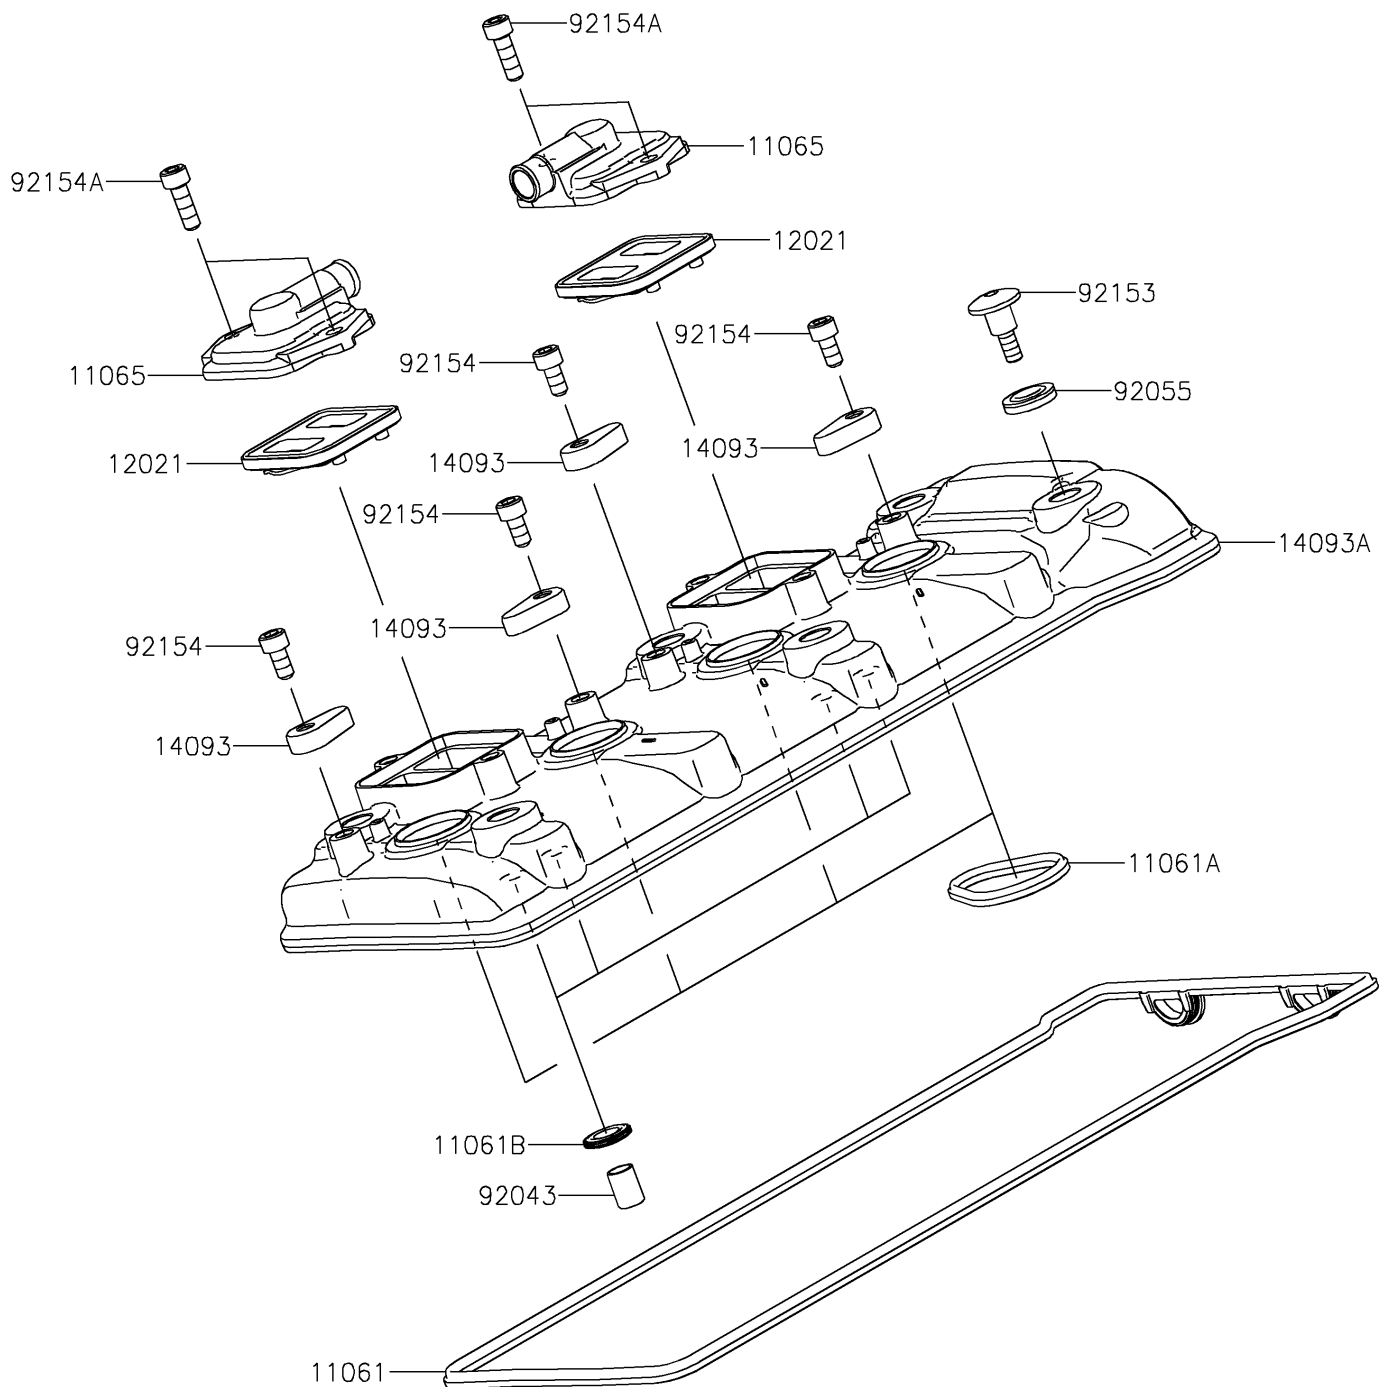

# 2026 NINJA® ZX™-10R

## PARTS DIAGRAM Cylinder Head Cover

E1112

## PARTS LIST

### Cylinder Head Cover

ITEM NAME	PART NUMBER	QUANTITY
GASKET,HEAD COVER (Ref # 11061)	11061-1290	1
GASKET,PLUG HOLE (Ref # 11061A)	11061-1291	4
GASKET (Ref # 11061B)	11061-1292	4
CAP (Ref # 11065)	11065-0360	2
VALVE-ASSY-REED (Ref # 12021)	12021-0021	2
COVER (Ref # 14093)	14093-0770	4
COVER,HEAD (Ref # 14093A)	14093-1092	1
PIN,DOWEL,10X14 (Ref # 92043)	92043-1037	4
RING-O (Ref # 92055)	92055-0785	6
BOLT,SOCKET,6X22.5 (Ref # 92153)	92153-1779	6
BOLT,SOCKET,6X12 (Ref # 92154)	92154-1820	4
BOLT,SOCKET,6X18 (Ref # 92154A)	92154-1832	4