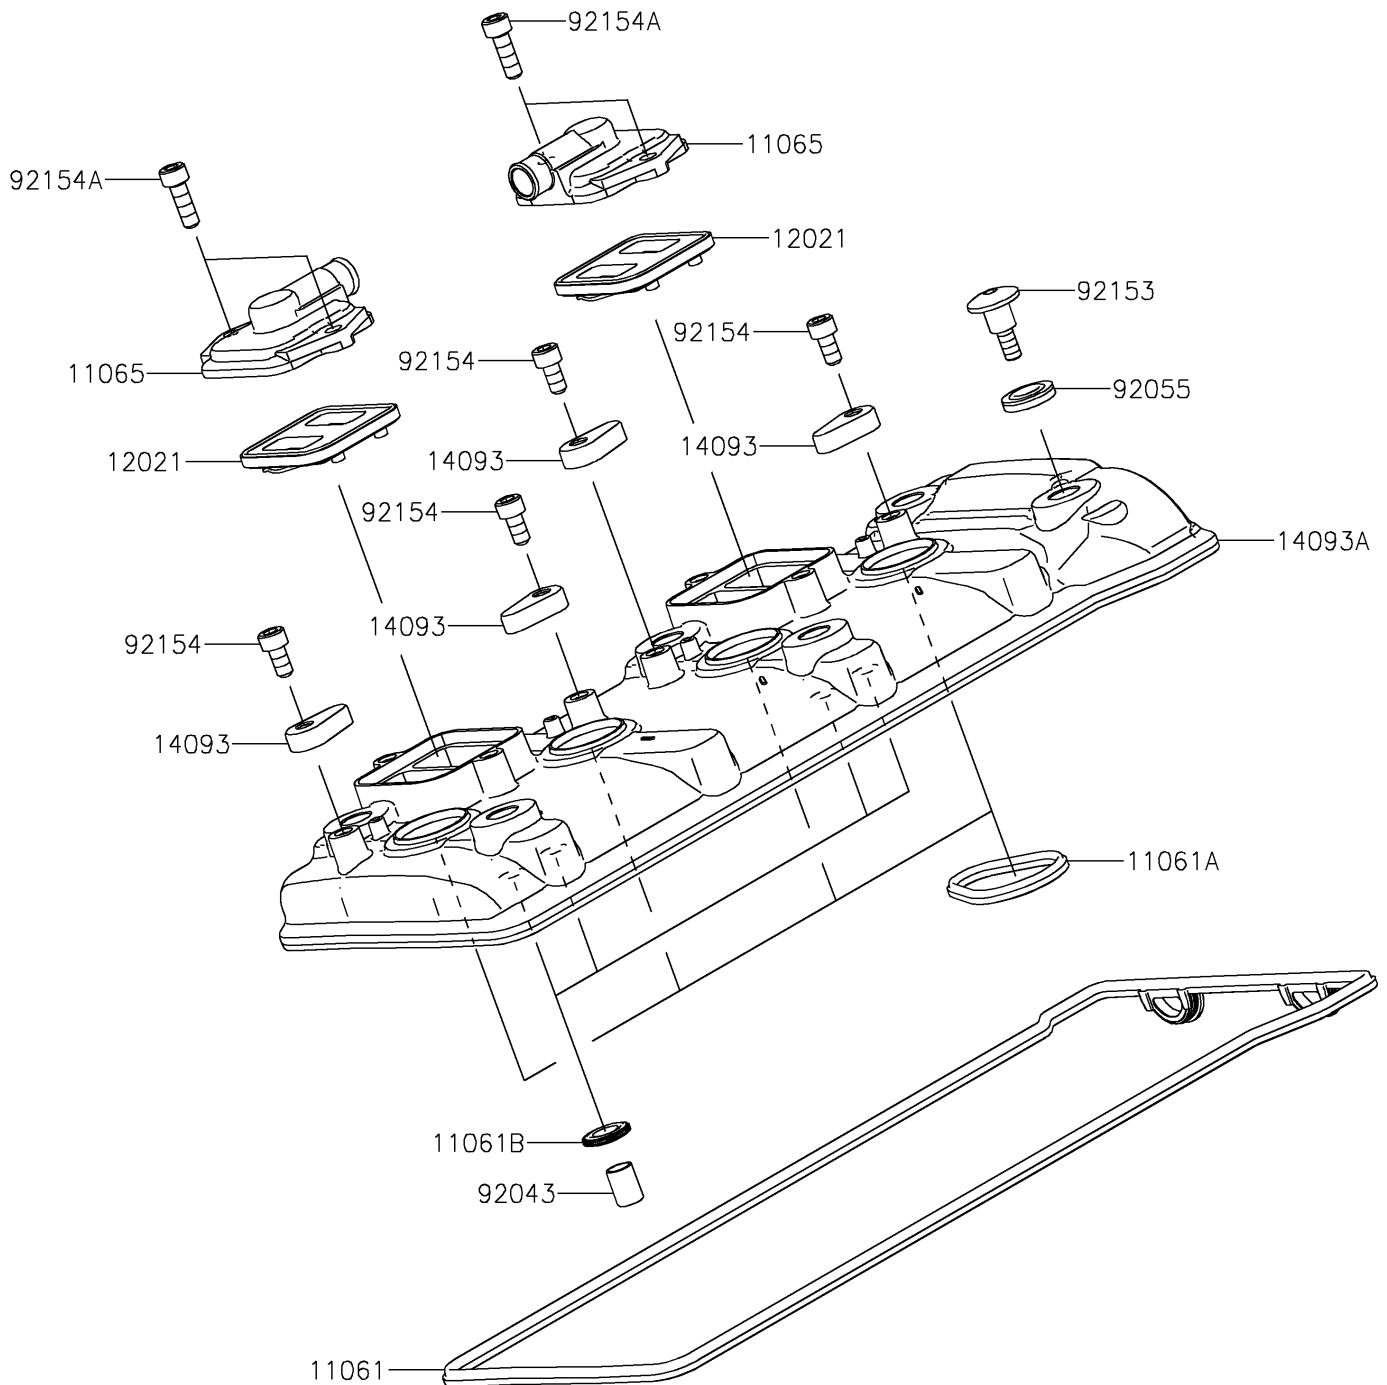

2026 Ninja ZX-10R

PARTS DIAGRAM

Cylinder Head Cover

E1112

2026 Ninja ZX-10R

PARTS LIST

Cylinder Head Cover

ITEM NAME	PART NUMBER	QUANTITY
GASKET,HEAD COVER (Ref # 11061)	11061-1290	1
GASKET,PLUG HOLE (Ref # 11061A)	11061-1291	4
GASKET (Ref # 11061B)	11061-1292	4
CAP (Ref # 11065)	11065-0360	2
VALVE-ASSY-REED (Ref # 12021)	12021-0021	2
COVER (Ref # 14093)	14093-0770	4
COVER,HEAD (Ref # 14093A)	14093-1092	1
PIN,DOWEL,10X14 (Ref # 92043)	92043-1037	4
RING-O (Ref # 92055)	92055-0785	6
BOLT,SOCKET,6X22.5 (Ref # 92153)	92153-1779	6
BOLT,SOCKET,6X12 (Ref # 92154)	92154-1820	4
BOLT,SOCKET,6X18 (Ref # 92154A)	92154-1832	4