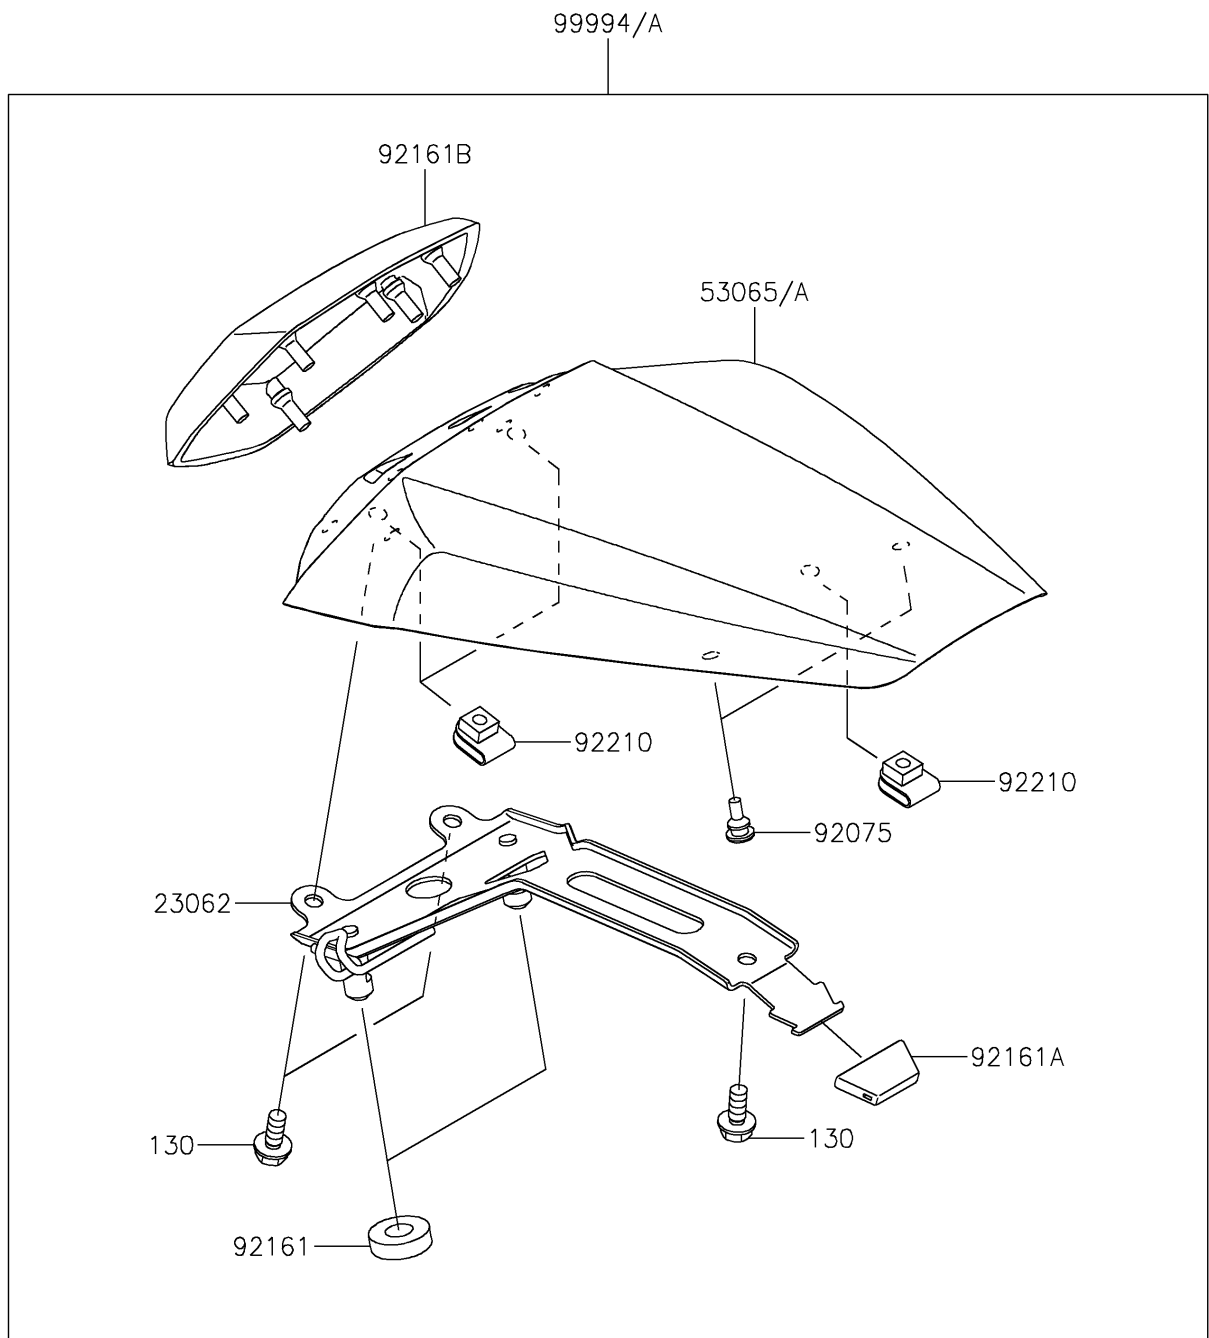

2026 NINJA® ZX™-10R ABS

PARTS DIAGRAM

Accessory(Pillion Seat Cover)

F2910A

2026 NINJA® ZX™-10R ABS

PARTS LIST

Accessory(Pillion Seat Cover)

ITEM NAME	PART NUMBER	QUANTITY
BRACKET-COMP (Ref # 23062)	23062-1303	1
COVER SEAT,M.S.BLACK (Ref # 53065)	53065-0038-660	1
COVER SEAT,L.GREEN (Ref # 53065A)	53065-0038-777	1
DAMPER,6X10X15 (Ref # 92075)	92075-1808	2
DAMPER (Ref # 92161)	92161-0174	2
DAMPER (Ref # 92161A)	92161-0629	1
DAMPER,SEAT PAD (Ref # 92161B)	92161-1812	1
NUT,6MM (Ref # 92210)	92210-0277	3
PILLION SEAT COVER,M.S.BLACK (Ref # 99994)	99994-1484-660	1
PILLION SEAT COVER,L.GREEN (Ref # 99994A)	99994-1484-777	1
BOLT-FLANGED,6X14 (Ref # 130)	130BA0614	3