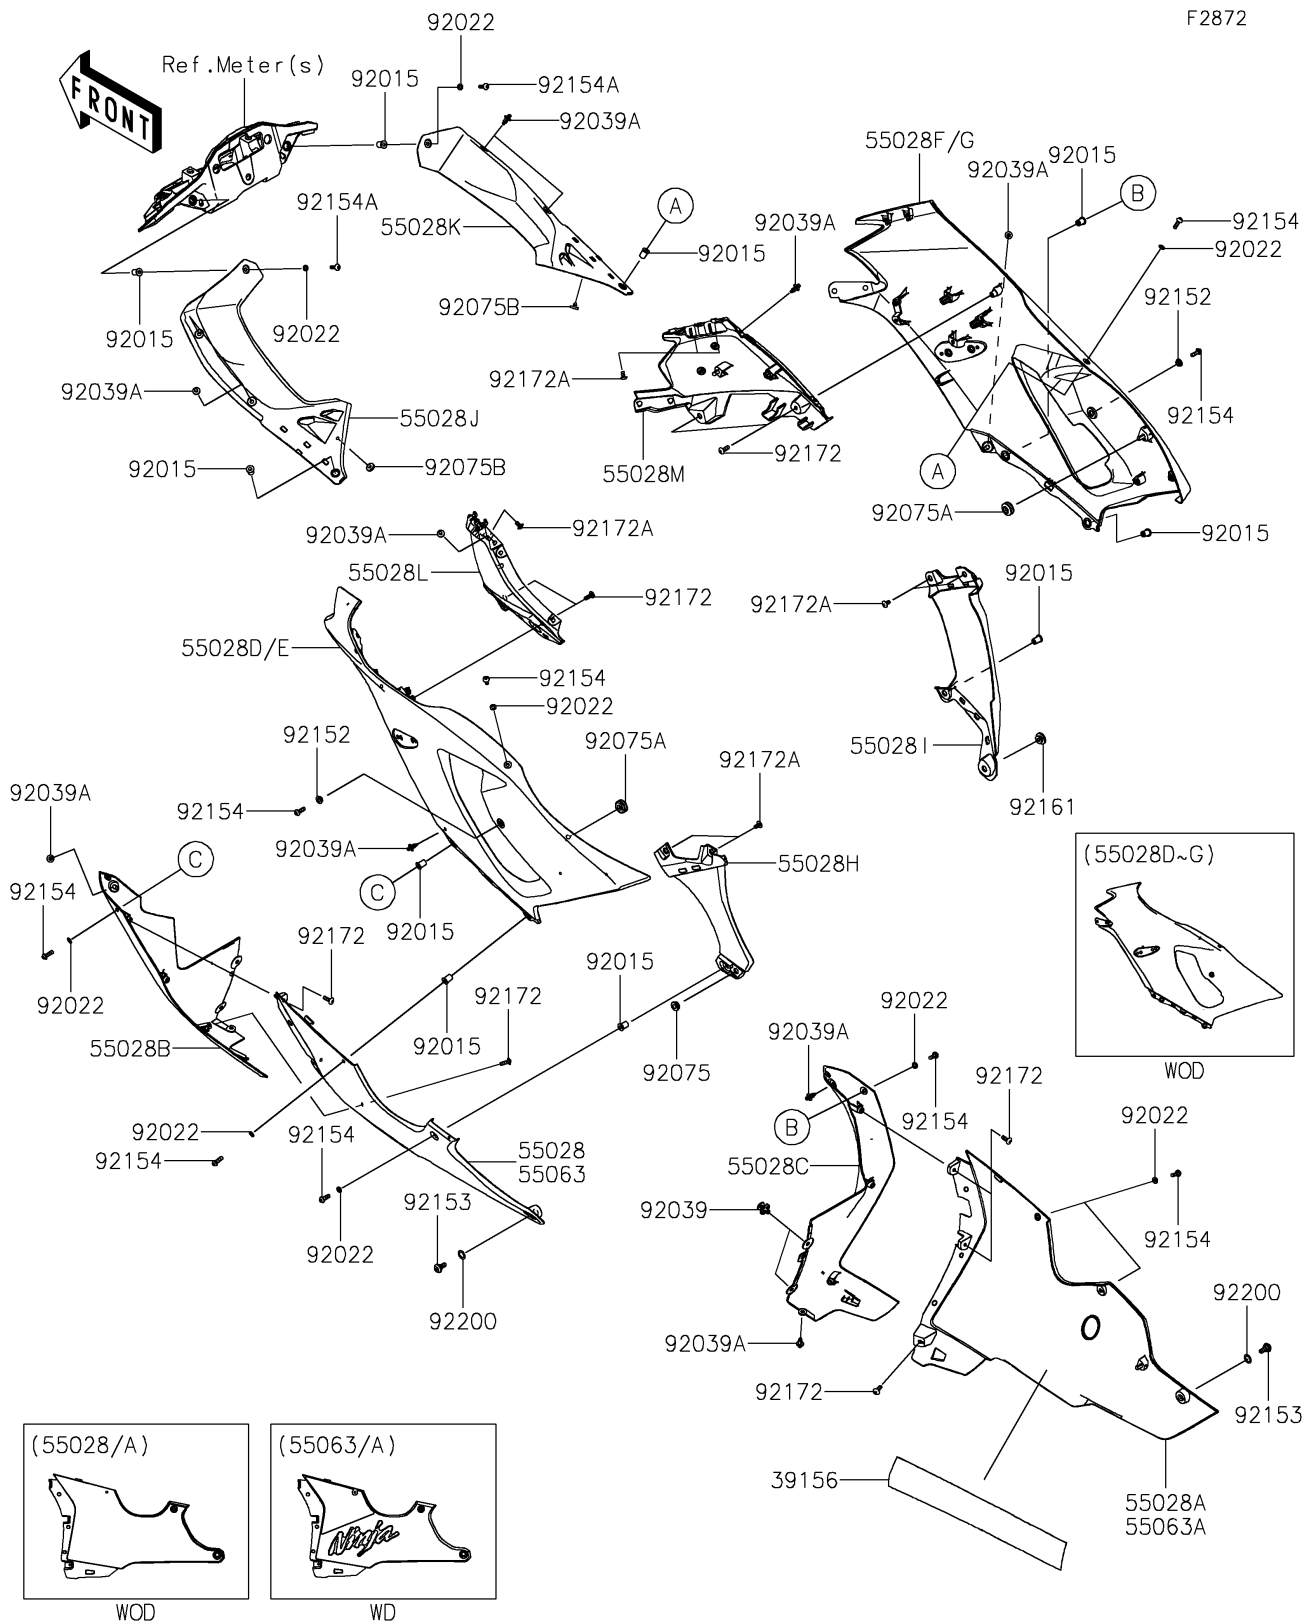

2026 Ninja ZX-10R ABS

PARTS DIAGRAM

Cowling Lower

F2872

2026 Ninja ZX-10R ABS

PARTS LIST

Cowling Lowers

ITEM NAME	PART NUMBER	QUANTITY
PAD,49X400X0.3 (Ref # 39156)	39156-0753	1
COWLING,LWR,LH,L.GREEN (Ref # 55028)	55028-0763-777	1
COWLING,LWR,RH,L.GREEN (Ref # 55028A)	55028-0764-777	1
COWLING,FR,LWR,LH (Ref # 55028B)	55028-0765	1
COWLING,FR,LWR,RH (Ref # 55028C)	55028-0766	1
COWLING,SIDE,LH,M.M.G.GRAY (Ref # 55028D)	55028-0935-68P	1
COWLING,SIDE,LH,L.GREEN (Ref # 55028E)	55028-0935-777	1
COWLING,SIDE,RH,M.M.G.GRAY (Ref # 55028F)	55028-0936-68P	1
COWLING,SIDE,RH,L.GREEN (Ref # 55028G)	55028-0936-777	1
COWLING,LWR,LH (Ref # 55028H)	55028-0937	1
COWLING,LWR,RH (Ref # 55028I)	55028-0938	1
COWLING,INNER,LH (Ref # 55028J)	55028-0940	1
COWLING,INNER,RH (Ref # 55028K)	55028-0941	1
COWLING,LWR,INNER,LH (Ref # 55028L)	55028-0942	1
COWLING,LWR,INNER,RH (Ref # 55028M)	55028-0943	1
COWLING,LWR,LH,M.S.BLACK (Ref # 55063)	55063-5405-660	1
COWLING,LWR,RH,M.S.BLACK (Ref # 55063A)	55063-5406-660	1
NUT,WELL,5MM (Ref # 92015)	92015-1757	10
WASHER,5.1X10X1.0 (Ref # 92022)	92022-1977	10
RIVET,HOLE 8MM (Ref # 92039)	92039-0014	2
RIVET (Ref # 92039A)	92039-0068	11
DAMPER,6X16X7 (Ref # 92075)	92075-1011	1
DAMPER (Ref # 92075A)	92075-1067	2
DAMPER,BOOST SENSOR (Ref # 92075B)	92075-2113	2
COLLAR (Ref # 92152)	92152-2740	2
BOLT,SOCKET,6MM (Ref # 92153)	92153-0489	2
BOLT,SOCKET,5X16 (Ref # 92154)	92154-0209	10
BOLT,SOCKET,5X16 (Ref # 92154A)	92154-1701	2
DAMPER,6X20X7.5 (Ref # 92161)	92161-1937	1

2026 Ninja ZX-10R ABS

PARTS LIST

Cowling Lowers

ITEM NAME	PART NUMBER	QUANTITY
SCREW,TAPPING,5X16 (Ref # 92172)	92172-0175	10
SCREW,TAPPING,5X10 (Ref # 92172A)	92172-0262	8
WASHER,10.4X15.9X0.5 (Ref # 92200)	92200-0157	2