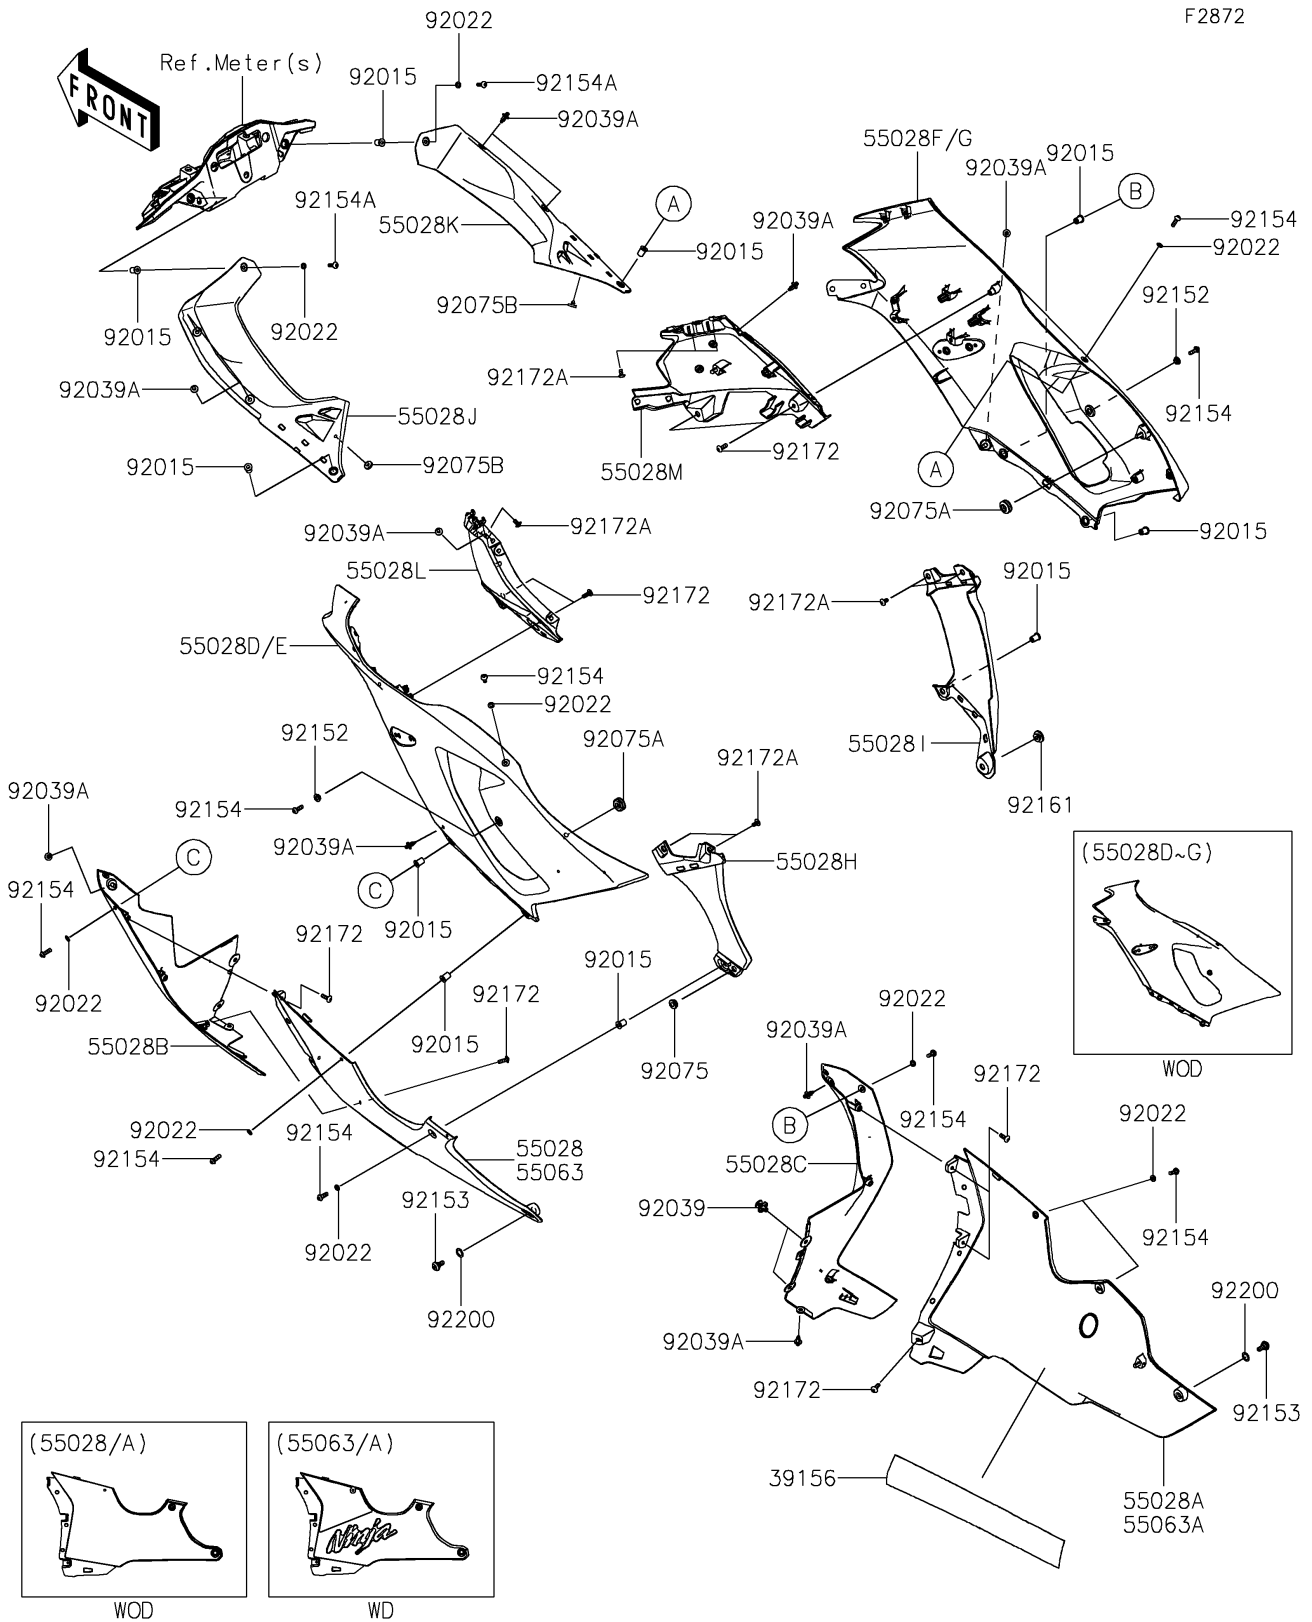

2026 NINJA® ZX™-10R ABS

PARTS DIAGRAM

Cowling Lower

F2872

2026 NINJA® ZX™-10R ABS

PARTS LIST

Cowling Lowers

ITEM NAME	PART NUMBER	QUANTITY
PAD,49X400X0.3 (Ref # 39156)	39156-0753	1
COWLING,LWR,LH,L.GREEN (Ref # 55028)	55028-0763-777	1
COWLING,LWR,RH,L.GREEN (Ref # 55028A)	55028-0764-777	1
COWLING,FR,LWR,LH (Ref # 55028B)	55028-0765	1
COWLING,FR,LWR,RH (Ref # 55028C)	55028-0766	1
COWLING,SIDE,LH,M.M.G.GRAY (Ref # 55028D)	55028-0935-68P	1
COWLING,SIDE,LH,L.GREEN (Ref # 55028E)	55028-0935-777	1
COWLING,SIDE,RH,M.M.G.GRAY (Ref # 55028F)	55028-0936-68P	1
COWLING,SIDE,RH,L.GREEN (Ref # 55028G)	55028-0936-777	1
COWLING,LWR,LH (Ref # 55028H)	55028-0937	1
COWLING,LWR,RH (Ref # 55028I)	55028-0938	1
COWLING,INNER,LH (Ref # 55028J)	55028-0940	1
COWLING,INNER,RH (Ref # 55028K)	55028-0941	1
COWLING,LWR,INNER,LH (Ref # 55028L)	55028-0942	1
COWLING,LWR,INNER,RH (Ref # 55028M)	55028-0943	1
COWLING,LWR,LH,M.S.BLACK (Ref # 55063)	55063-5405-660	1
COWLING,LWR,RH,M.S.BLACK (Ref # 55063A)	55063-5406-660	1
NUT,WELL,5MM (Ref # 92015)	92015-1757	10
WASHER,5.1X10X1.0 (Ref # 92022)	92022-1977	10
RIVET,HOLE 8MM (Ref # 92039)	92039-0014	2
RIVET (Ref # 92039A)	92039-0068	11
DAMPER,6X16X7 (Ref # 92075)	92075-1011	1
DAMPER (Ref # 92075A)	92075-1067	2
DAMPER,BOOST SENSOR (Ref # 92075B)	92075-2113	2
COLLAR (Ref # 92152)	92152-2740	2
BOLT,SOCKET,6MM (Ref # 92153)	92153-0489	2
BOLT,SOCKET,5X16 (Ref # 92154)	92154-0209	10
BOLT,SOCKET,5X16 (Ref # 92154A)	92154-1701	2
DAMPER,6X20X7.5 (Ref # 92161)	92161-1937	1

2026 NINJA® ZX™-10R ABS

PARTS LIST

Cowling Lowers

ITEM NAME	PART NUMBER	QUANTITY
SCREW,TAPPING,5X16 (Ref # 92172)	92172-0175	10
SCREW,TAPPING,5X10 (Ref # 92172A)	92172-0262	8
WASHER,10.4X15.9X0.5 (Ref # 92200)	92200-0157	2