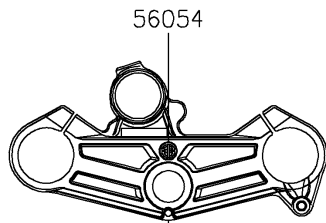

# 2026 Ninja ZX-10R ABS

## PARTS DIAGRAM

Decals(Gray)(ATFAN/ATFAL)

F2861A

Ref.Front Fork

Ref.Fuel Tank

Ref.Cowling Lowers

Ref.Fuel Tank

Ref.Cowling Lowers