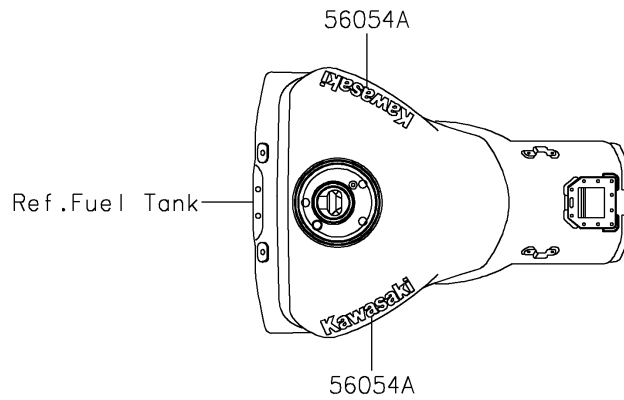

# 2026 Ninja ZX-10R ABS

## PARTS DIAGRAM

Decals(Gray)(ATFAN/ATFAL)

F2861A

Ref.Front Fork

Ref.Fuel Tank

Ref.Cowling Lowers

Ref.Fuel Tank

Ref.Cowling Lowers