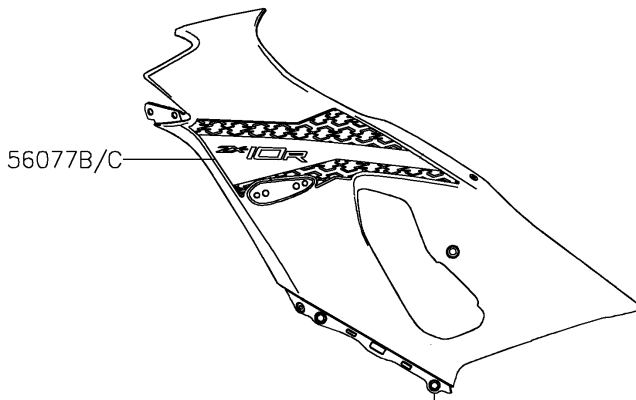

# 2026 Ninja ZX-10R ABS

## PARTS DIAGRAM

Decals(Gray)(ATFAN/ATFAL)

F2861A

Ref.Front Fork

Ref.Fuel Tank

Ref.Cowling Lowers

Ref.Fuel Tank

Ref.Cowling Lowers

Ref.Side Covers/Chain Cover