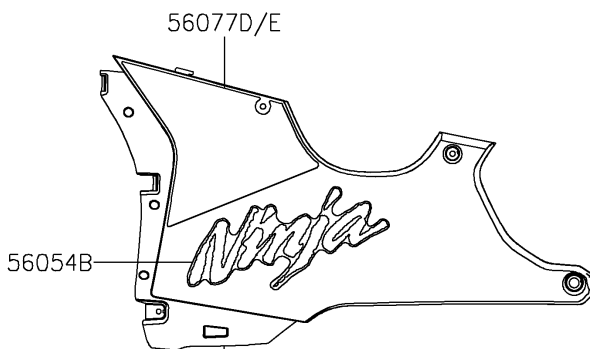

## PARTS DIAGRAM

Decals(Gray)(ATFAN/ATFAL)

F2861A

Ref.Front Fork

Ref.Fuel Tank

Ref.Cowling Lowers

Ref.Fuel Tank

Ref.Cowling Lowers

Ref.Side Covers/Chain Cover