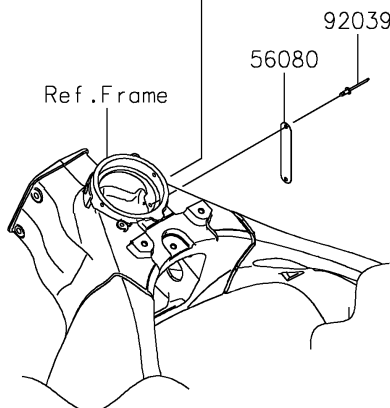

2026 NINJA® ZX™-10R ABS

PARTS DIAGRAM

Labels

F2860

56071

Ref. Fuel Tank

56030A

56030

Ref. Fuel Tank

56053/A

Ref. Rear Fender(s)

59465

Ref. Frame

92039

56080

Ref. Side Covers/Chain Cover

56033/A

2026 NINJA® ZX™-10R ABS

PARTS LIST

Labels

ITEM NAME	PART NUMBER	QUANTITY
LABEL,GASOLINE (Ref # 56030)	56030-0357	1
LABEL,GASOLINE (Ref # 56030A)	56030-0358	1
LABEL-MANUAL,CHAIN (Ref # 56033)	56033-0927	1
LABEL-MANUAL,CHAIN (Ref # 56033A)	56033-0935	1
LABEL-SPECIFICATION,TIRE&LOAD (Ref # 56053)	56053-2441	1
LABEL-SPECIFICATION,TIRE&LOAD (Ref # 56053A)	56053-2442	1
LABEL-WARNING,EVAPO (Ref # 56071)	56071-0158	1
LABEL-BRAND,KAWASAKI (Ref # 56080)	56080-1077	1
LABEL-CERTIFICATION,EVAPO (Ref # 59465)	59465-2127	1
RIVET (Ref # 92039)	92039-1251	2