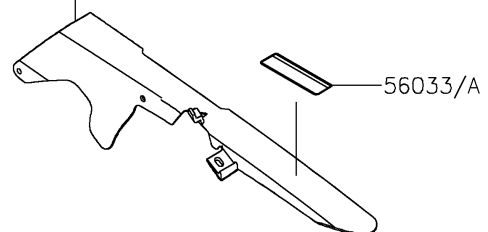

2026 NINJA® ZX™-10R ABS

PARTS DIAGRAM

Labels

F2860

56071

Ref. Fuel Tank

56030A

56030

Ref. Fuel Tank

56053/A

Ref. Rear Fender(s)

59465

Ref. Frame

92039

56080

Ref. Side Covers/Chain Cover

56033/A

2026 NINJA® ZX™-10R ABS

PARTS LIST

Labels

ITEM NAME	PART NUMBER	QUANTITY
LABEL,GASOLINE (Ref # 56030)	56030-0357	1
LABEL,GASOLINE (Ref # 56030A)	56030-0358	1
LABEL-MANUAL,CHAIN (Ref # 56033)	56033-0927	1
LABEL-MANUAL,CHAIN (Ref # 56033A)	56033-0935	1
LABEL-SPECIFICATION,TIRE&LOAD (Ref # 56053)	56053-2441	1
LABEL-SPECIFICATION,TIRE&LOAD (Ref # 56053A)	56053-2442	1
LABEL-WARNING,EVAPO (Ref # 56071)	56071-0158	1
LABEL-BRAND,KAWASAKI (Ref # 56080)	56080-1077	1
LABEL-CERTIFICATION,EVAPO (Ref # 59465)	59465-2127	1
RIVET (Ref # 92039)	92039-1251	2