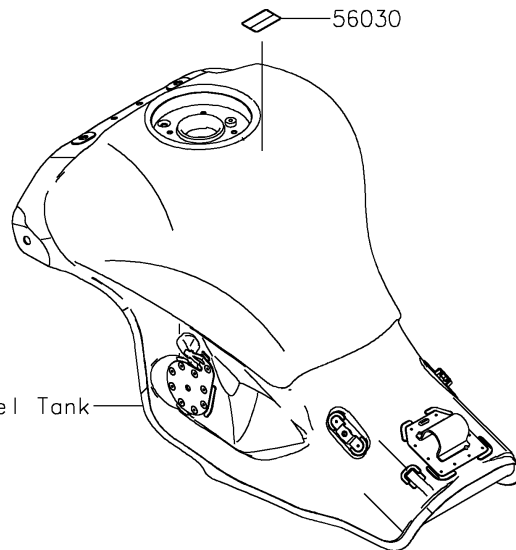

2026 NINJA® ZX™-10R ABS

PARTS DIAGRAM

Labels

F2860

56071

Ref. Fuel Tank

56030A

56030

Ref. Fuel Tank

56053/A

Ref. Rear Fender(s)

59465

Ref. Frame

92039

56080

Ref. Side Covers/Chain Cover

56033/A

2026 NINJA® ZX™-10R ABS

PARTS LIST

Labels

ITEM NAME	PART NUMBER	QUANTITY
LABEL,GASOLINE (Ref # 56030)	56030-0357	1
LABEL,GASOLINE (Ref # 56030A)	56030-0358	1
LABEL-MANUAL,CHAIN (Ref # 56033)	56033-0927	1
LABEL-MANUAL,CHAIN (Ref # 56033A)	56033-0935	1
LABEL-SPECIFICATION,TIRE&LOAD (Ref # 56053)	56053-2441	1
LABEL-SPECIFICATION,TIRE&LOAD (Ref # 56053A)	56053-2442	1
LABEL-WARNING,EVAPO (Ref # 56071)	56071-0158	1
LABEL-BRAND,KAWASAKI (Ref # 56080)	56080-1077	1
LABEL-CERTIFICATION,EVAPO (Ref # 59465)	59465-2127	1
RIVET (Ref # 92039)	92039-1251	2