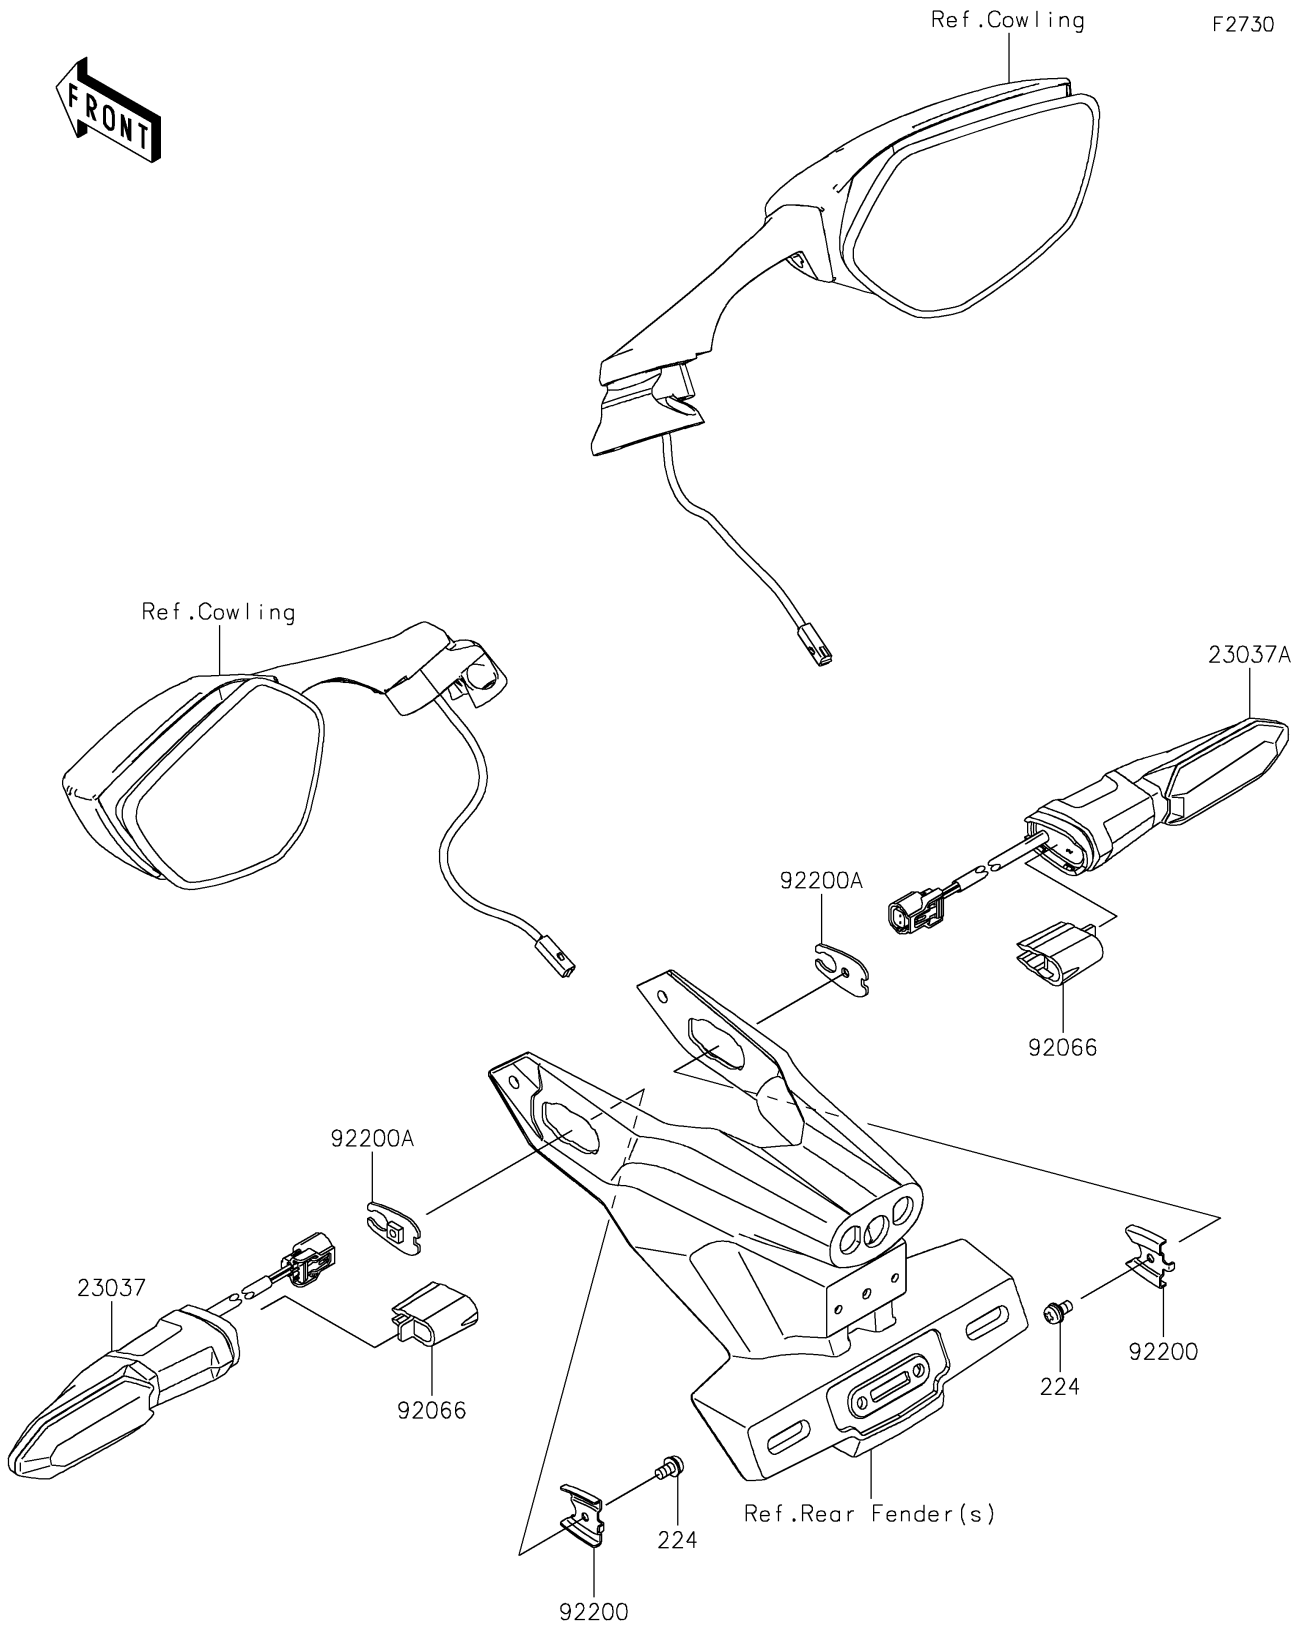

2026 Ninja ZX-10R ABS

PARTS DIAGRAM

Turn Signals

2026 Ninja ZX-10R ABS

PARTS LIST

Turn Signals

ITEM NAME	PART NUMBER	QUANTITY
LAMP-ASSY-SIGNAL,LED,LH (Ref # 23037)	23037-0561	1
LAMP-ASSY-SIGNAL,LED,RH (Ref # 23037A)	23037-0562	1
PLUG,SIGNAL LAMP (Ref # 92066)	92066-0919	2
WASHER (Ref # 92200)	92200-0855	2
WASHER (Ref # 92200A)	92200-2268	2
SCREW-PAN-WP-CROS,4X8 (Ref # 224)	224AB0408	2