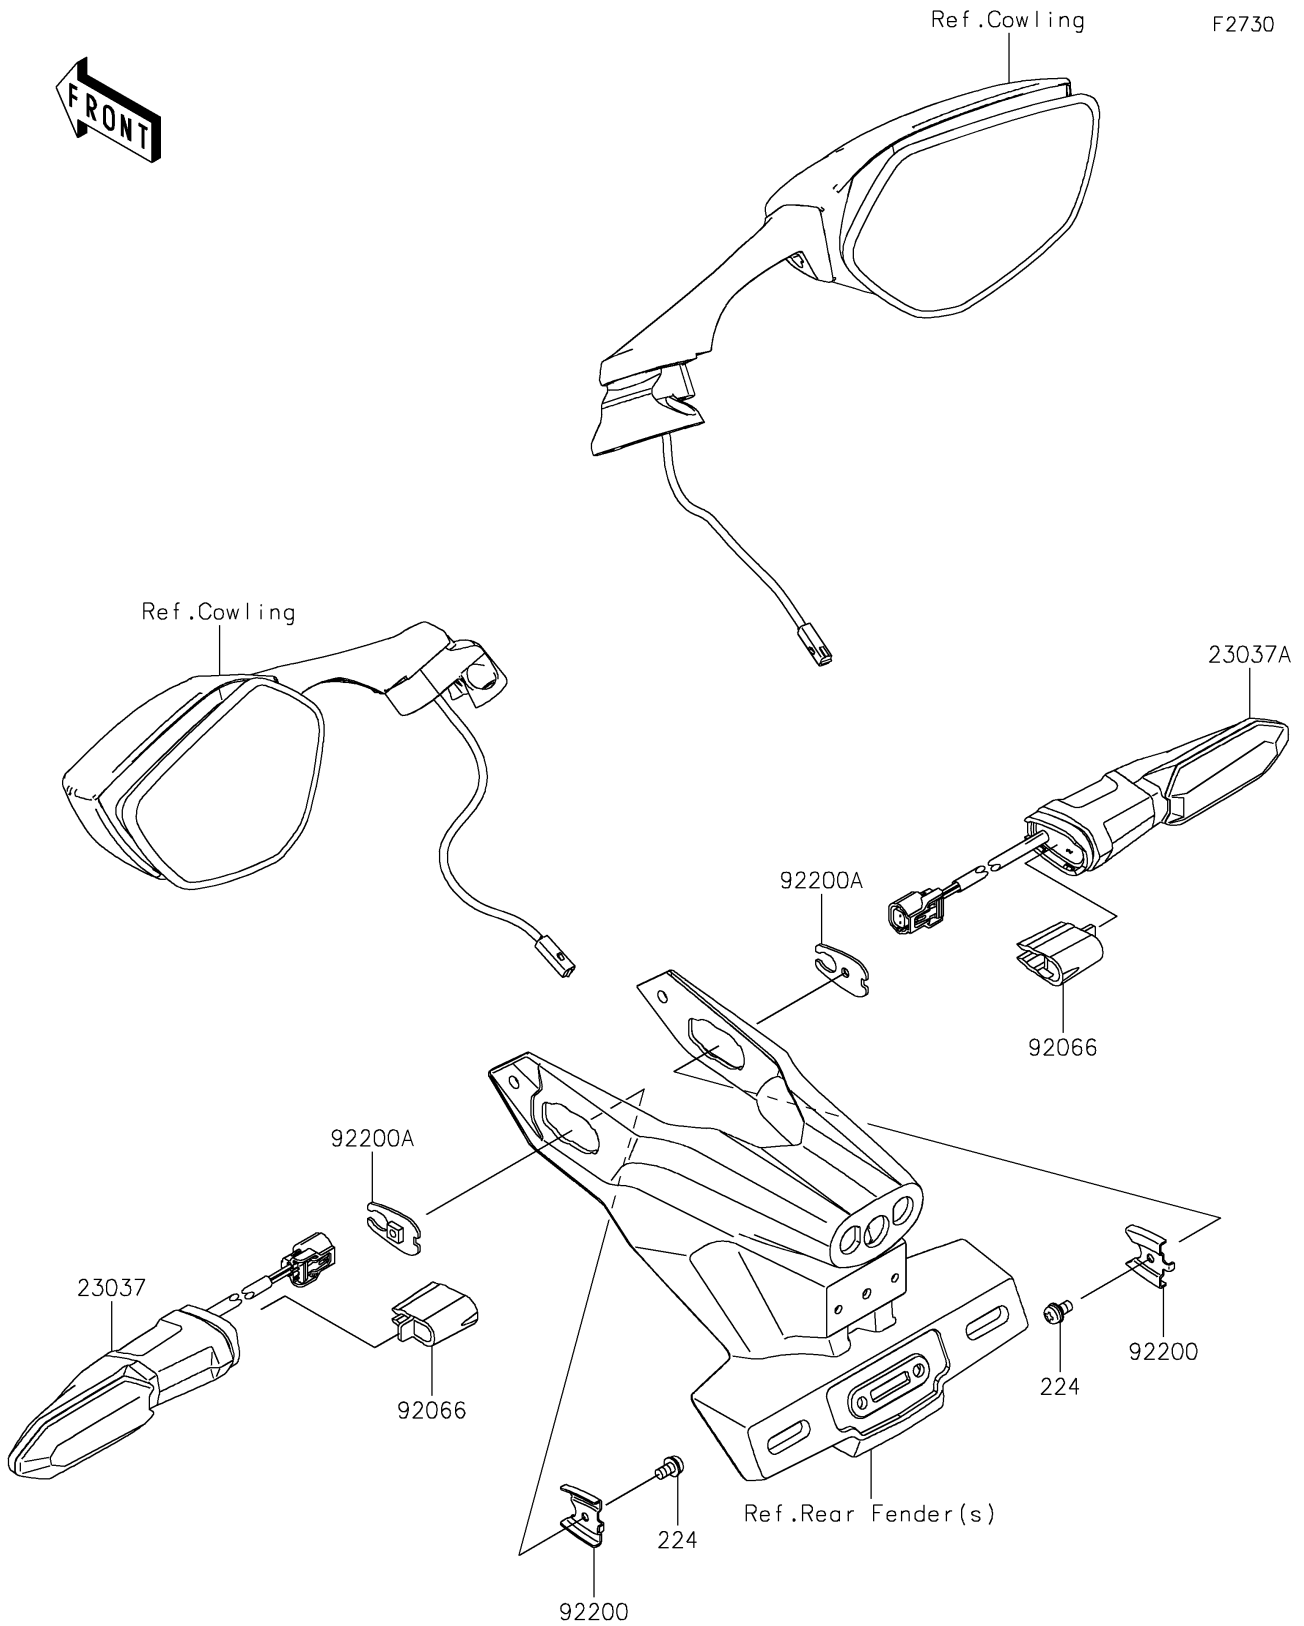

2026 NINJA[®] ZX[™]-10R ABS

PARTS DIAGRAM

Turn Signals

2026 NINJA® ZX™-10R ABS

PARTS LIST

Turn Signals

ITEM NAME	PART NUMBER	QUANTITY
LAMP-ASSY-SIGNAL,LED,LH (Ref # 23037)	23037-0561	1
LAMP-ASSY-SIGNAL,LED,RH (Ref # 23037A)	23037-0562	1
PLUG,SIGNAL LAMP (Ref # 92066)	92066-0919	2
WASHER (Ref # 92200)	92200-0855	2
WASHER (Ref # 92200A)	92200-2268	2
SCREW-PAN-WP-CROS,4X8 (Ref # 224)	224AB0408	2