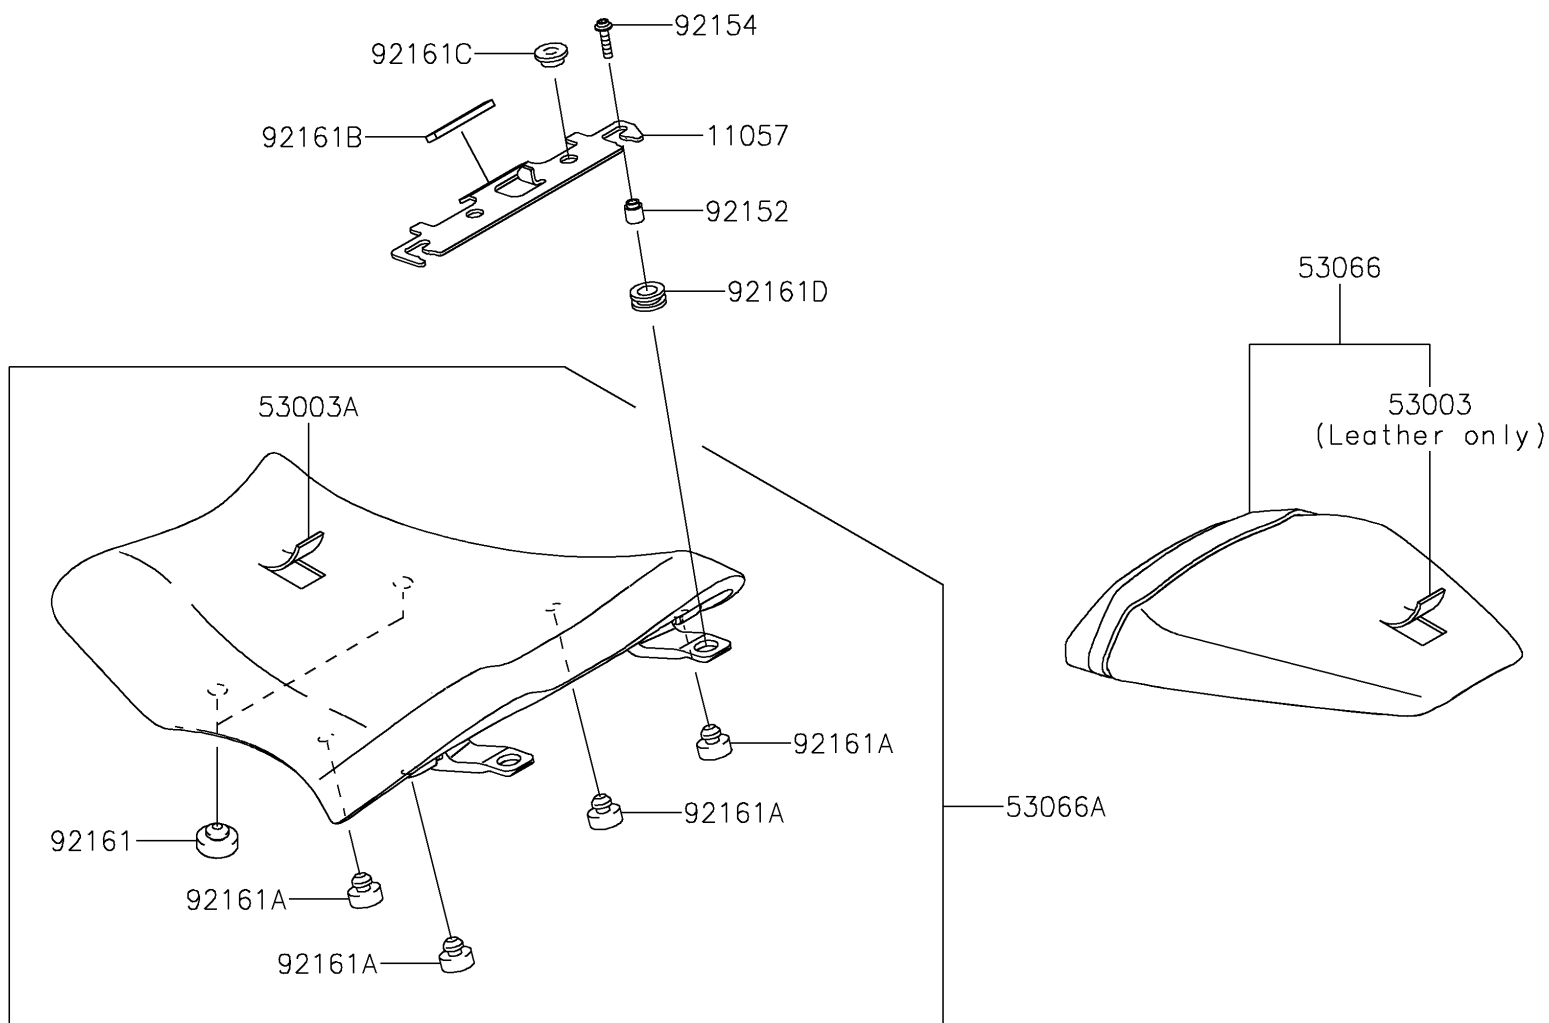

2026 Ninja ZX-10R ABS

PARTS DIAGRAM

Seat

F2510

2026 Ninja ZX-10R ABS

PARTS LIST

Seat

ITEM NAME	PART NUMBER	QUANTITY
BRACKET,SEAT (Ref # 11057)	11057-7381	1
LEATHER,RR SEAT,BLACK (Ref # 53003)	53003-0420-MA	1
LEATHER,FR SEAT,BLACK (Ref # 53003A)	53003-0535-MA	1
SEAT-ASSY,RR,BLACK/BLACK (Ref # 53066)	53066-0506-12Y	1
SEAT-ASSY,FR,BLACK (Ref # 53066A)	53066-0700-MA	1
COLLAR (Ref # 92152)	92152-2816	2
BOLT,SOCKET,5X20 (Ref # 92154)	92154-4257	2
DAMPER,SEAT,10X25X8 (Ref # 92161)	92161-0095	2
DAMPER,8X20X8 (Ref # 92161A)	92161-0223	4
DAMPER,10X50X4 (Ref # 92161B)	92161-1834	1
DAMPER,6X20X7.5 (Ref # 92161C)	92161-1937	2
DAMPER (Ref # 92161D)	92161-2403	2