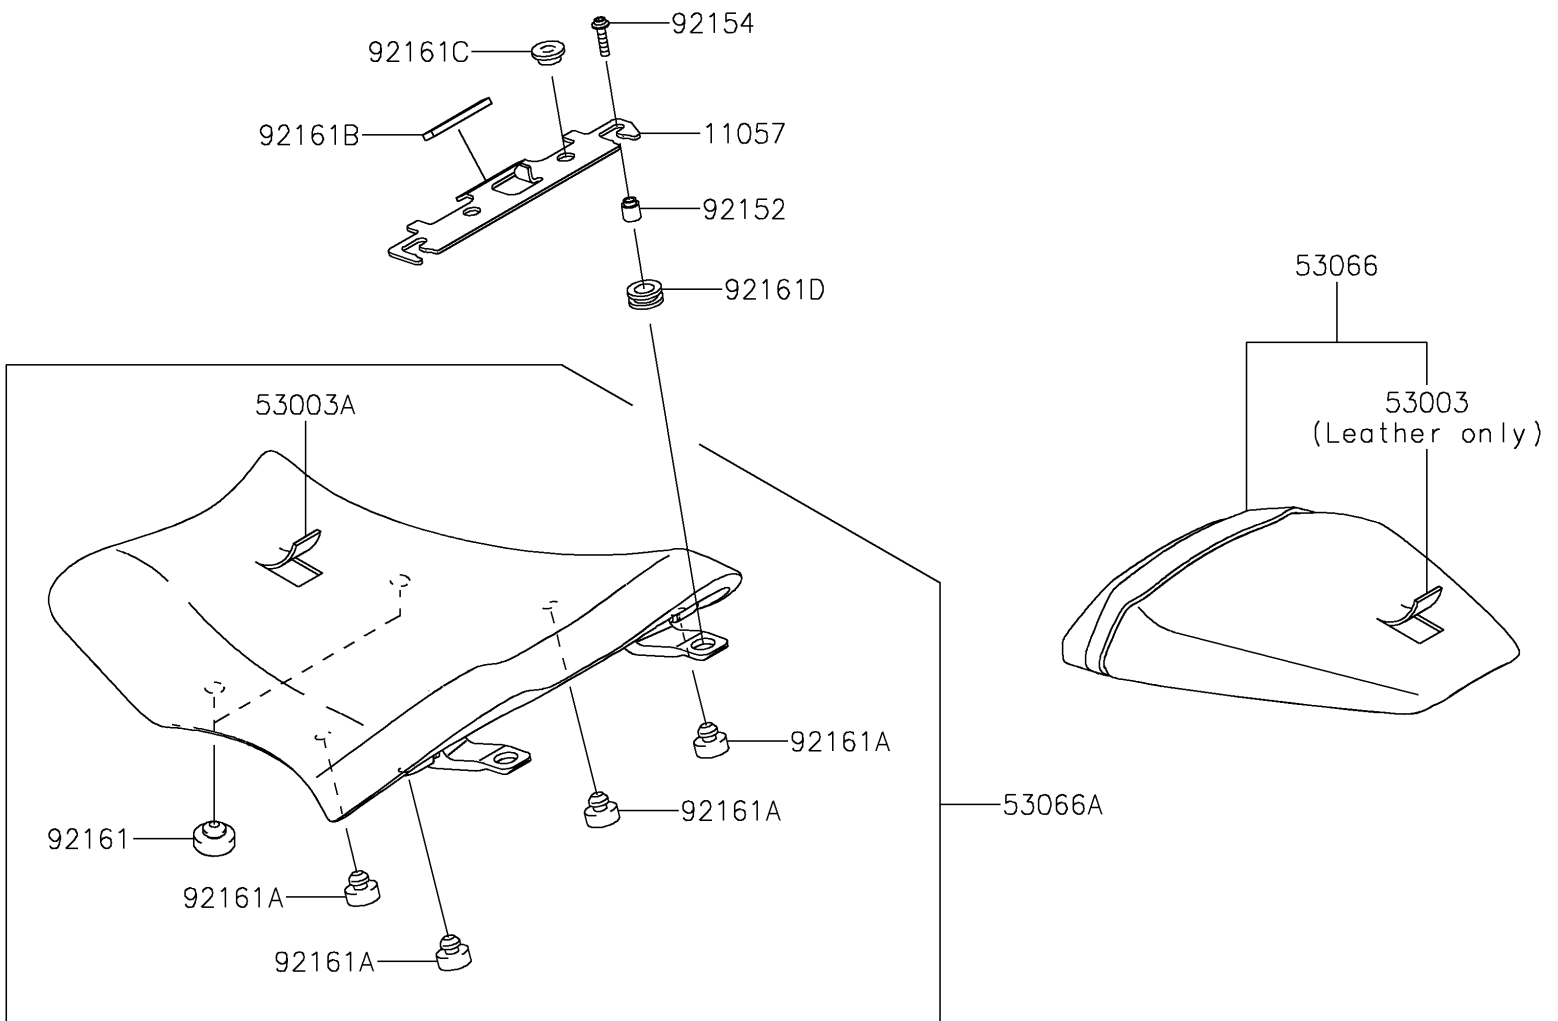

## PARTS DIAGRAM

### Seat

F2510

## PARTS LIST

### Seat

ITEM NAME	PART NUMBER	QUANTITY
BRACKET,SEAT (Ref # 11057)	11057-7381	1
LEATHER,RR SEAT,BLACK (Ref # 53003)	53003-0420-MA	1
LEATHER,FR SEAT,BLACK (Ref # 53003A)	53003-0535-MA	1
SEAT-ASSY,RR,BLACK/BLACK (Ref # 53066)	53066-0506-12Y	1
SEAT-ASSY,FR,BLACK (Ref # 53066A)	53066-0700-MA	1
COLLAR (Ref # 92152)	92152-2816	2
BOLT,SOCKET,5X20 (Ref # 92154)	92154-4257	2
DAMPER,SEAT,10X25X8 (Ref # 92161)	92161-0095	2
DAMPER,8X20X8 (Ref # 92161A)	92161-0223	4
DAMPER,10X50X4 (Ref # 92161B)	92161-1834	1
DAMPER,6X20X7.5 (Ref # 92161C)	92161-1937	2
DAMPER (Ref # 92161D)	92161-2403	2