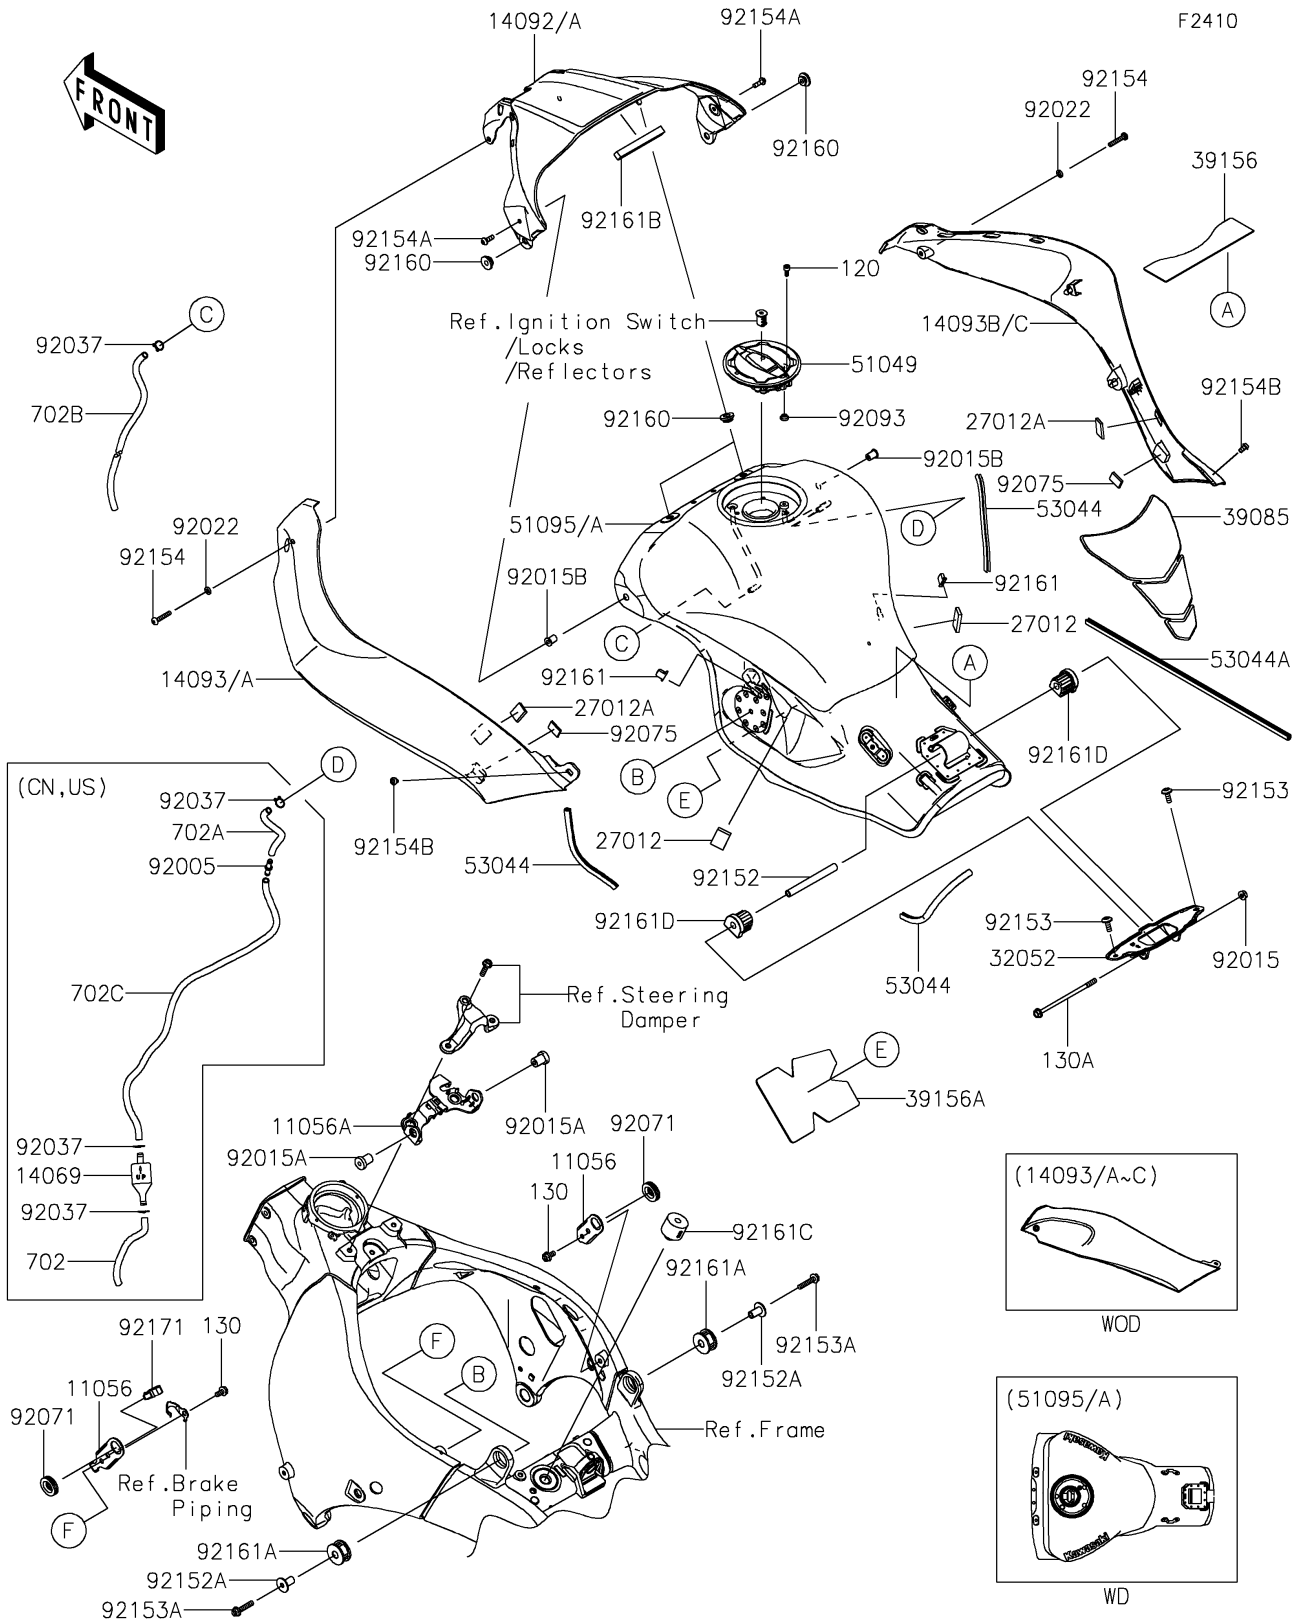

2026 Ninja ZX-10R ABS

PARTS DIAGRAM

Fuel Tank