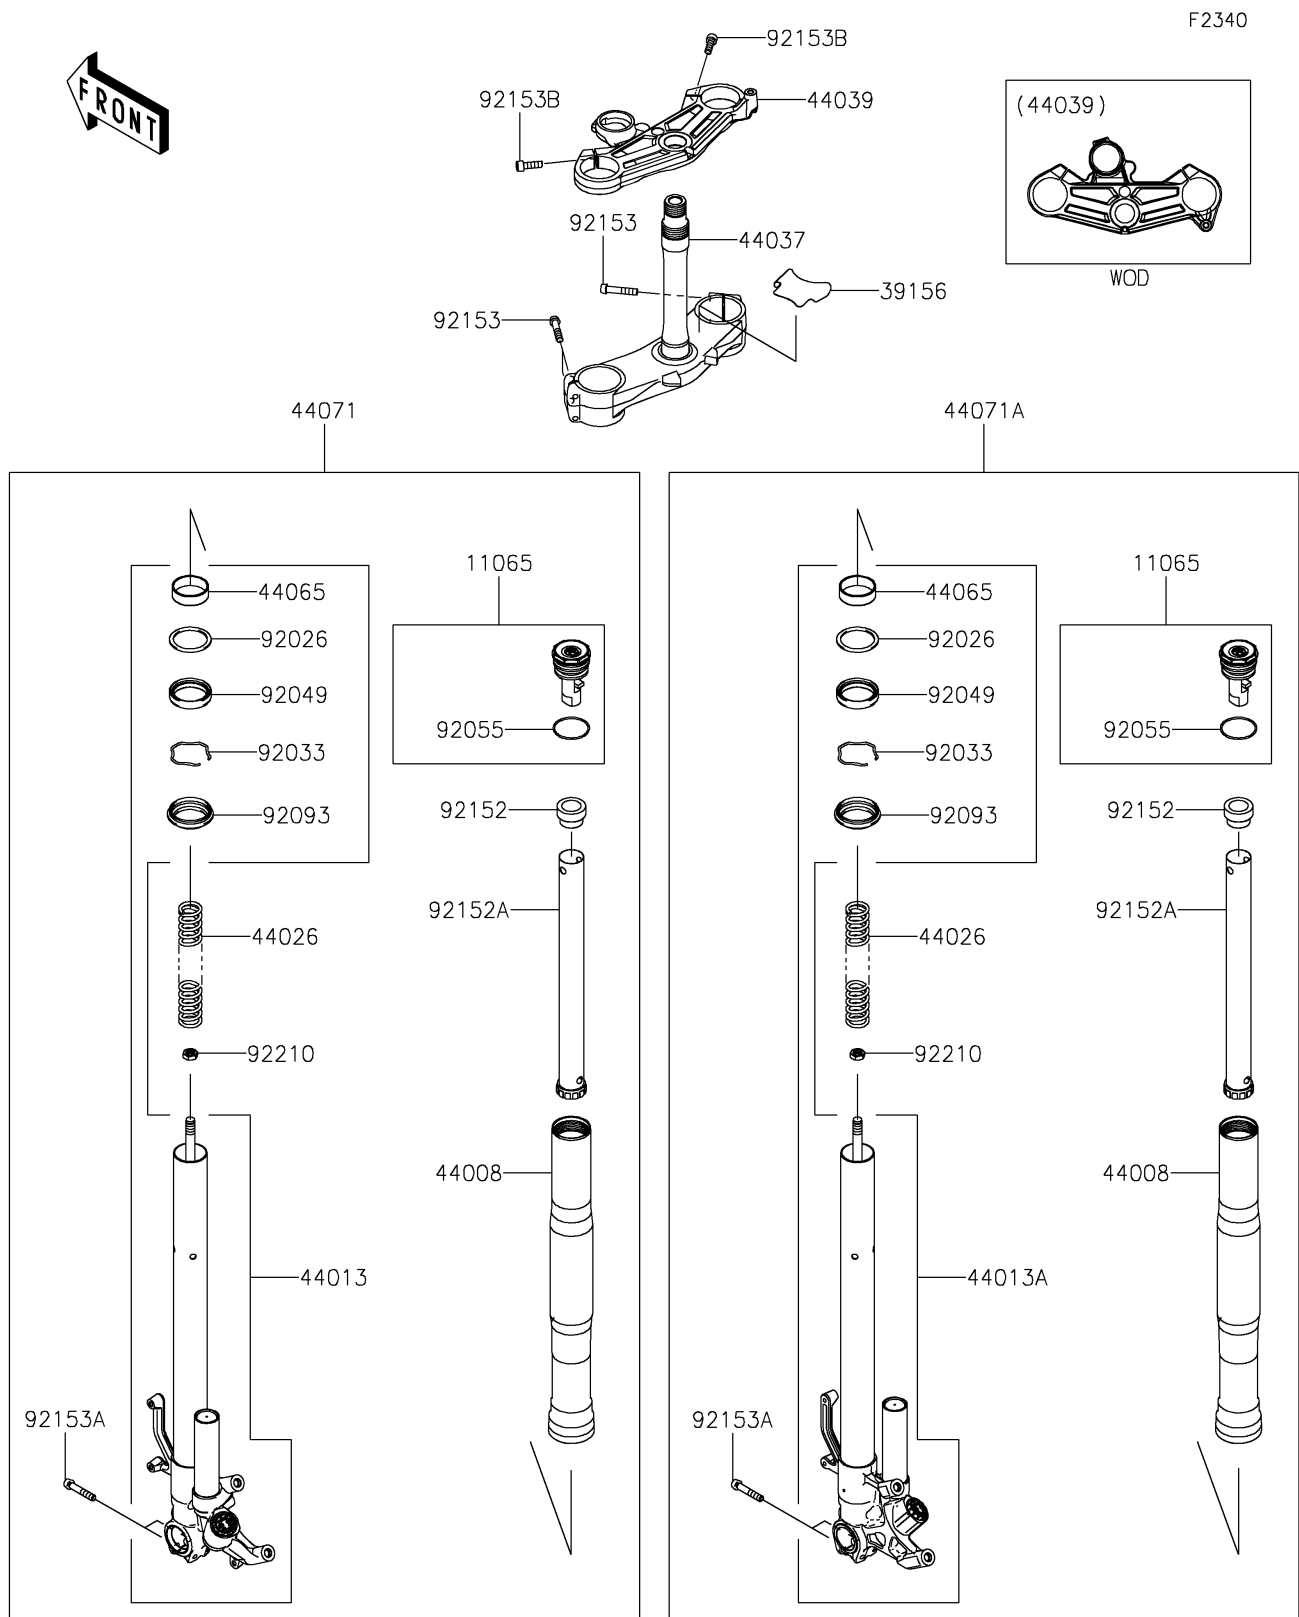

2026 Ninja ZX-10R ABS

PARTS DIAGRAM

Front Fork