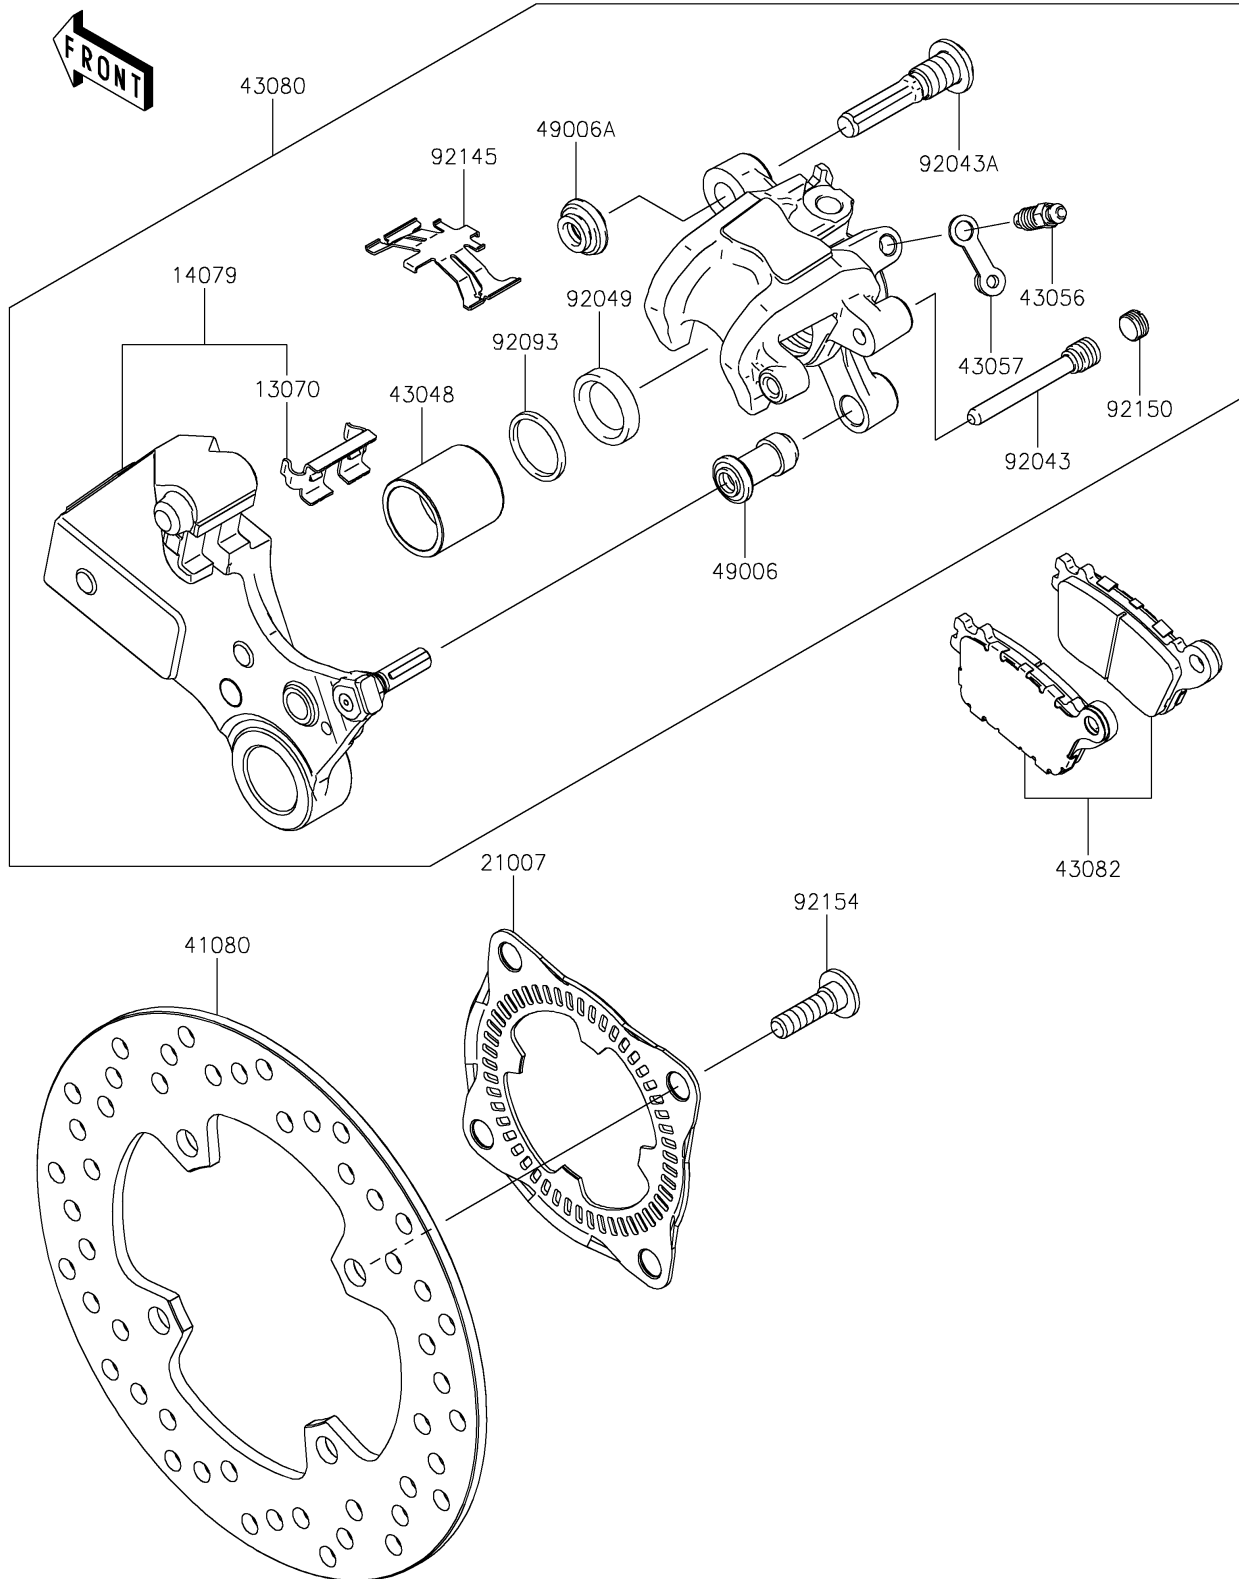

2026 Ninja ZX-10R ABS

PARTS DIAGRAM

Rear Brake

F2294

2026 Ninja ZX-10R ABS

PARTS LIST

Rear Brake

ITEM NAME	PART NUMBER	QUANTITY
-----------	-------------	----------
