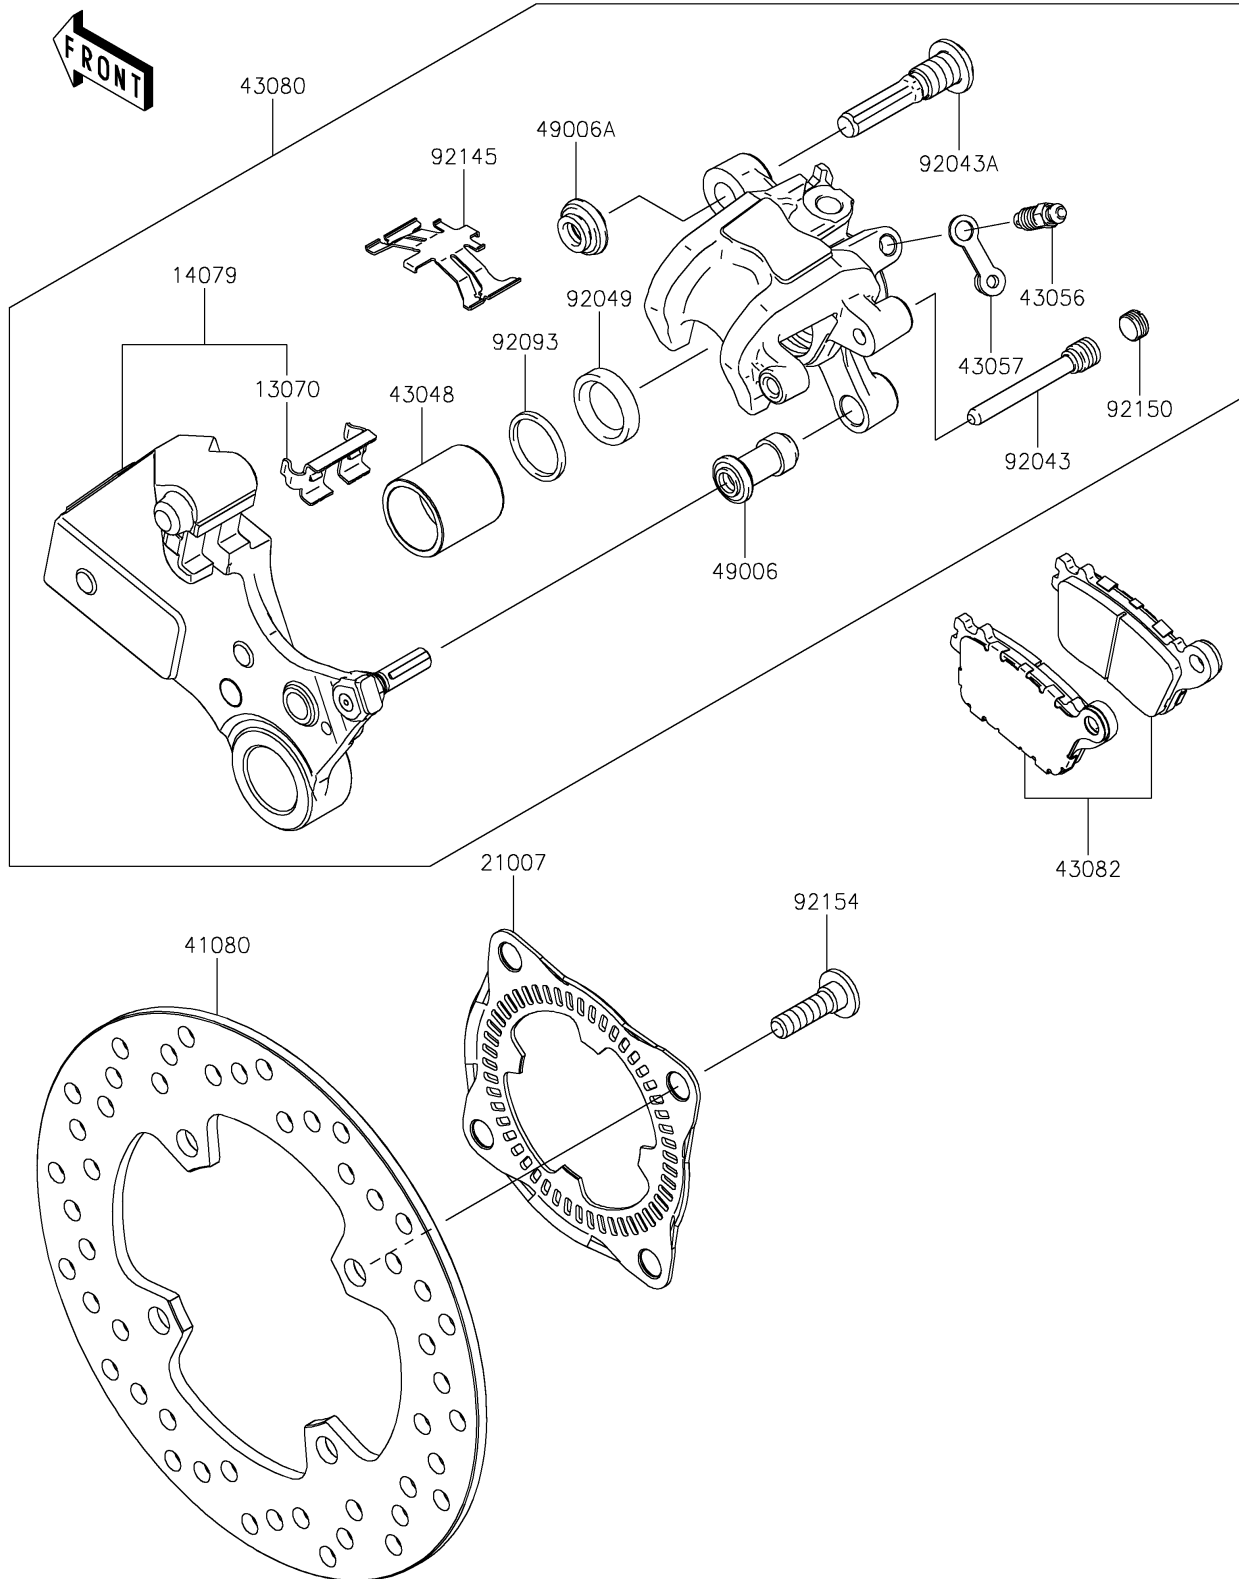

2026 NINJA® ZX™-10R ABS

PARTS DIAGRAM

Rear Brake

F2294

2026 NINJA® ZX™-10R ABS

PARTS LIST

Rear Brake

ITEM NAME	PART NUMBER	QUANTITY
-----------	-------------	----------
