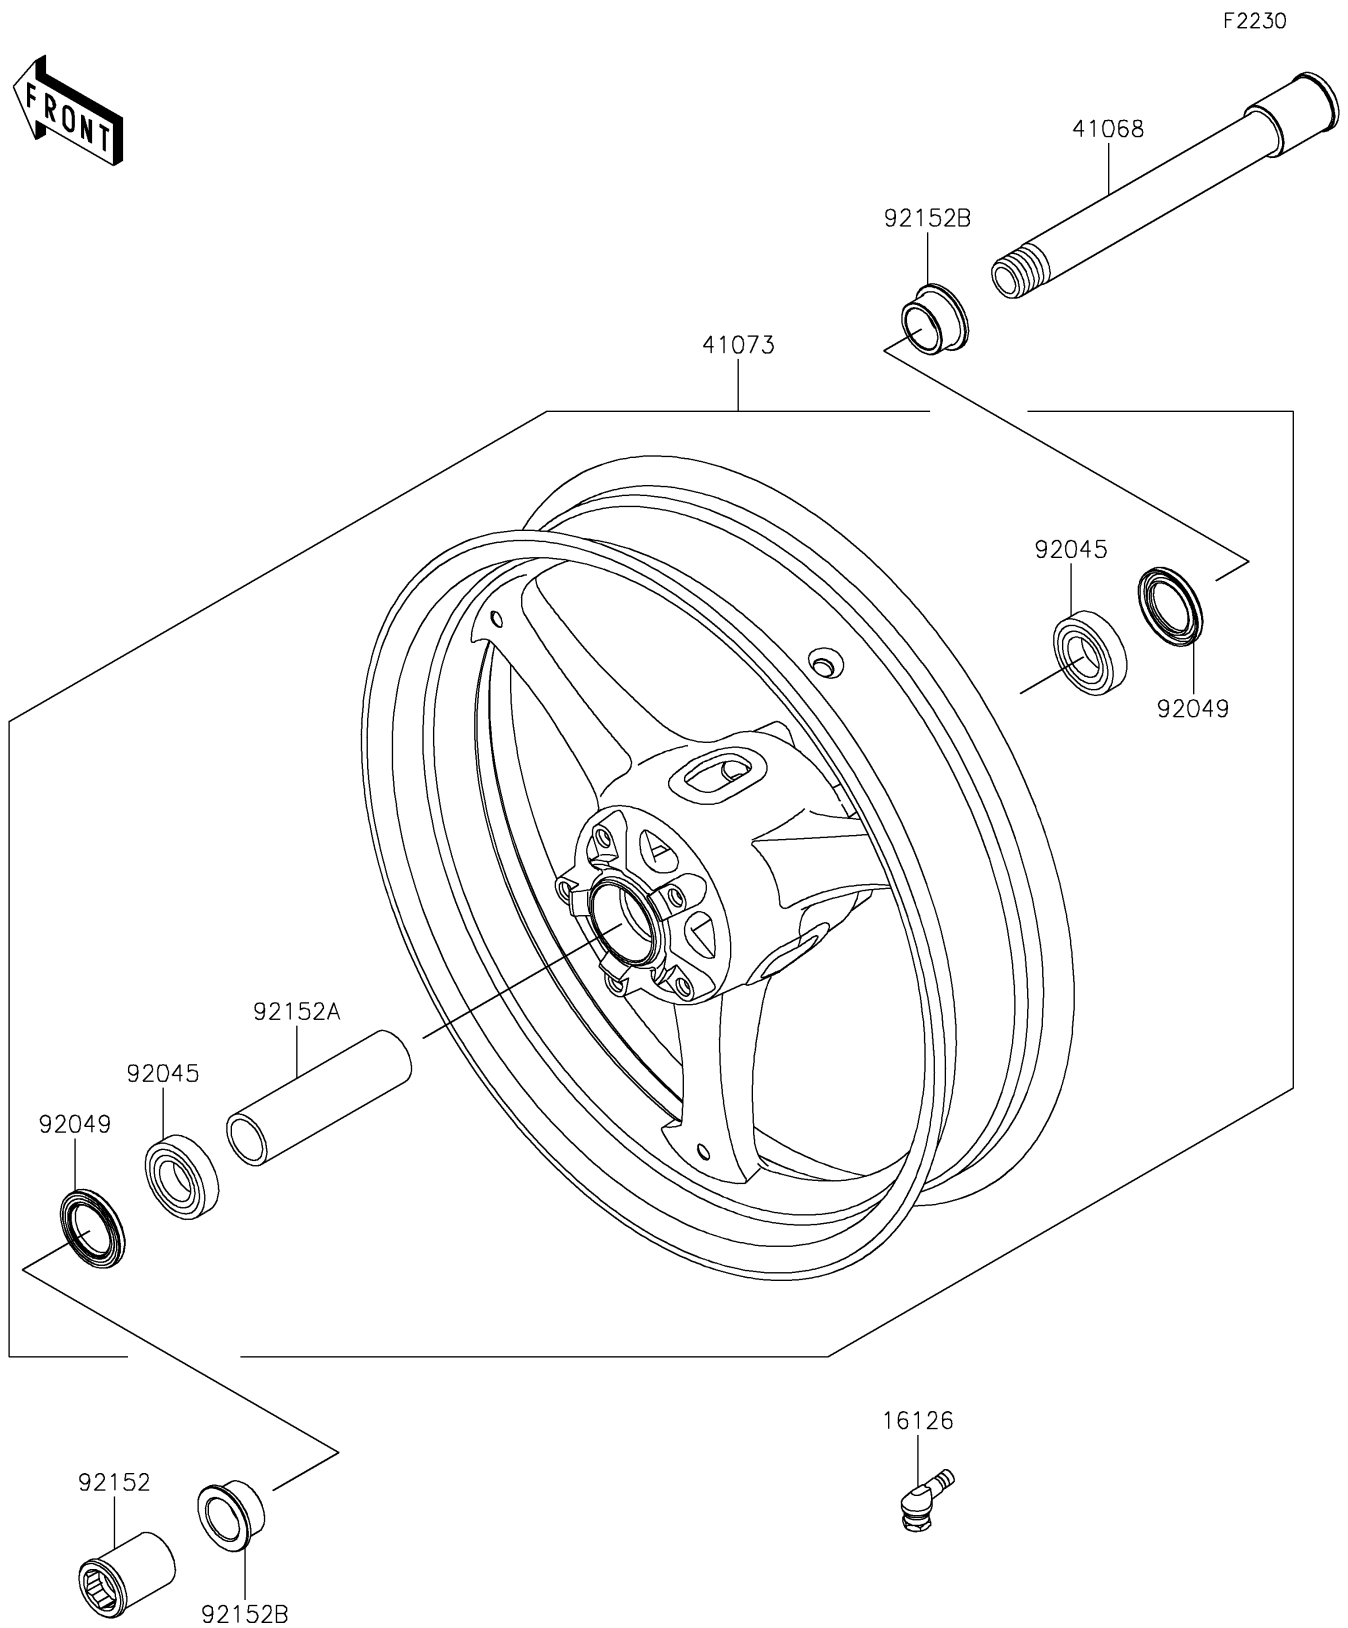

## PARTS DIAGRAM

### Front Wheel

## PARTS LIST

### Front Wheel

ITEM NAME	PART NUMBER	QUANTITY
VALVE (Ref # 16126)	16126-0735	1
AXLE,FR,25X205 (Ref # 41068)	41068-0594	1
WHEEL-ASSY,FR,G.BLACK (Ref # 41073)	41073-0757-18F	1
BEARING-BALL,25X47X12 (Ref # 92045)	92045-0803	2
SEAL-OIL,BJN-C2 32X47X5 (Ref # 92049)	92049-0050	2
COLLAR,FR AXLE,LH,L=44.5 (Ref # 92152)	92152-0240	1
COLLAR,FR HUB,L=115 (Ref # 92152A)	92152-0616	1
COLLAR,FR AXLE,L=18 (Ref # 92152B)	92152-2638	2