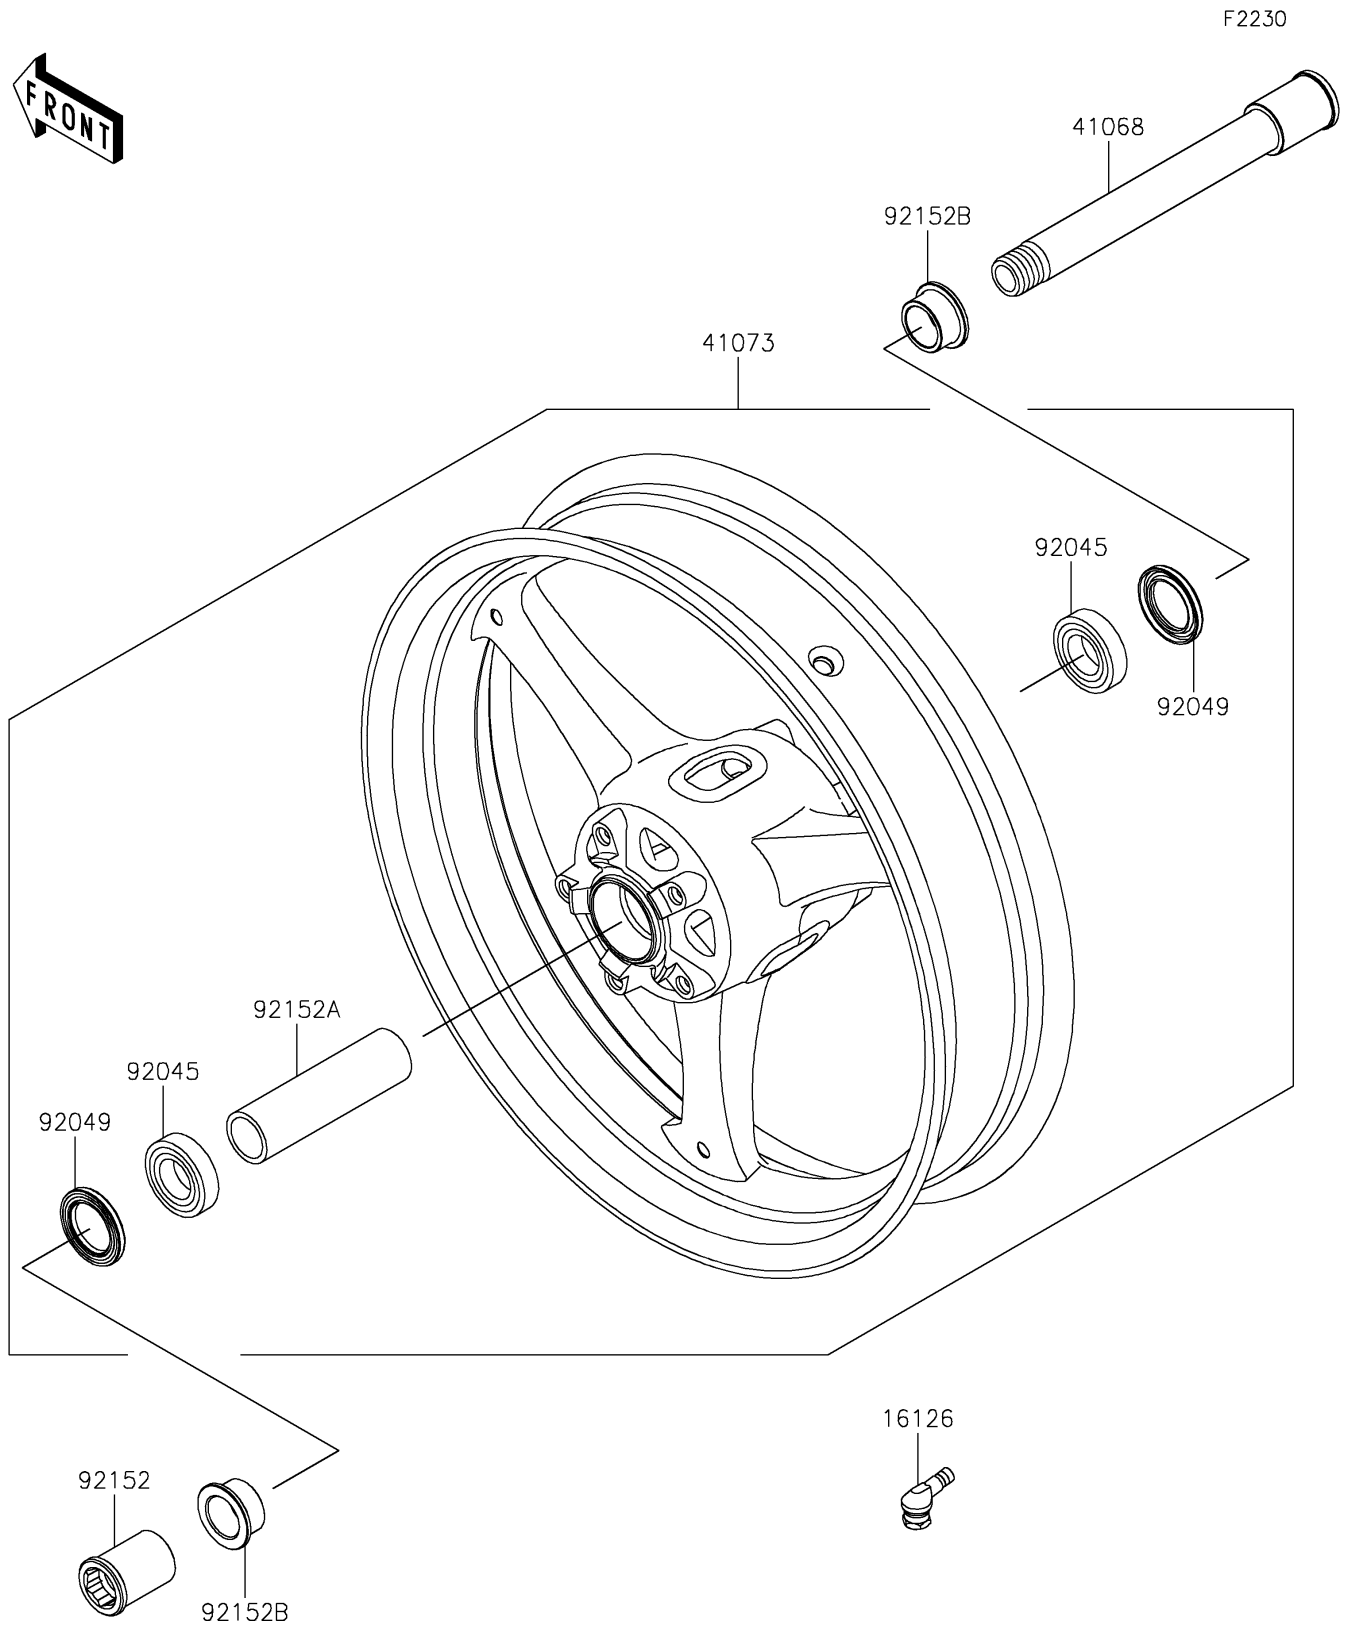

2026 NINJA[®] ZX[™]-10R ABS

PARTS DIAGRAM

Front Wheel

2026 NINJA® ZX™-10R ABS

PARTS LIST

Front Wheel

ITEM NAME	PART NUMBER	QUANTITY
VALVE (Ref # 16126)	16126-0735	1
AXLE,FR,25X205 (Ref # 41068)	41068-0594	1
WHEEL-ASSY,FR,G.BLACK (Ref # 41073)	41073-0757-18F	1
BEARING-BALL,25X47X12 (Ref # 92045)	92045-0803	2
SEAL-OIL,BJN-C2 32X47X5 (Ref # 92049)	92049-0050	2
COLLAR,FR AXLE,LH,L=44.5 (Ref # 92152)	92152-0240	1
COLLAR,FR HUB,L=115 (Ref # 92152A)	92152-0616	1
COLLAR,FR AXLE,L=18 (Ref # 92152B)	92152-2638	2