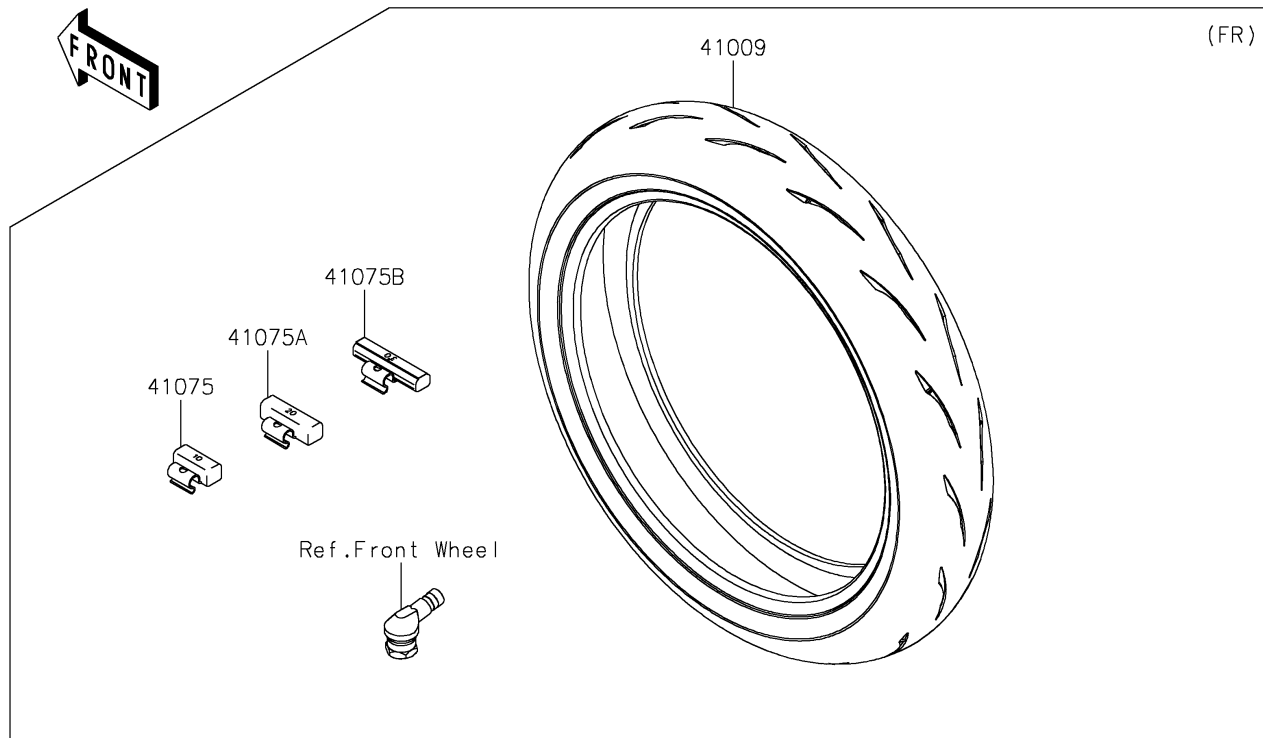

2026 Ninja ZX-10R ABS

PARTS DIAGRAM

Tires

F2210

2026 Ninja ZX-10R ABS

PARTS LIST

Tires

ITEM NAME	PART NUMBER	QUANTITY
TIRE,FR,120/70ZR17(58W),RS12F (Ref # 41009)	41009-1472	1
TIRE,RR,190/55ZR17(75W),RS12R (Ref # 41009A)	41009-1473	1
BALANCER-WHEEL,10G,SILVER (Ref # 41075)	41075-0007	AR
BALANCER-WHEEL,20G,SILVER (Ref # 41075A)	41075-0008	AR
BALANCER-WHEEL,30G,SILVER (Ref # 41075B)	41075-0009	AR