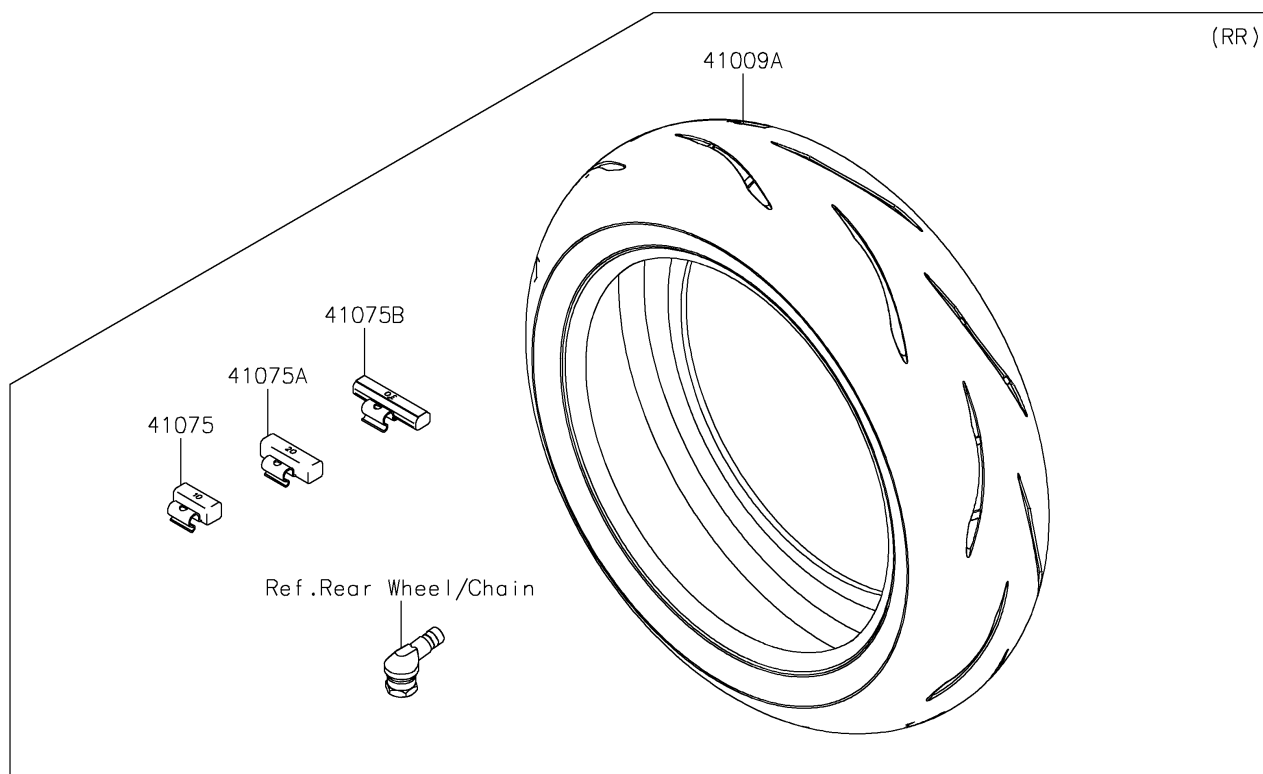

2026 Ninja ZX-10R ABS

PARTS DIAGRAM

Tires

F2210

2026 Ninja ZX-10R ABS

PARTS LIST

Tires

ITEM NAME	PART NUMBER	QUANTITY
TIRE,FR,120/70ZR17(58W),RS12F (Ref # 41009)	41009-1472	1
TIRE,RR,190/55ZR17(75W),RS12R (Ref # 41009A)	41009-1473	1
BALANCER-WHEEL,10G,SILVER (Ref # 41075)	41075-0007	AR
BALANCER-WHEEL,20G,SILVER (Ref # 41075A)	41075-0008	AR
BALANCER-WHEEL,30G,SILVER (Ref # 41075B)	41075-0009	AR