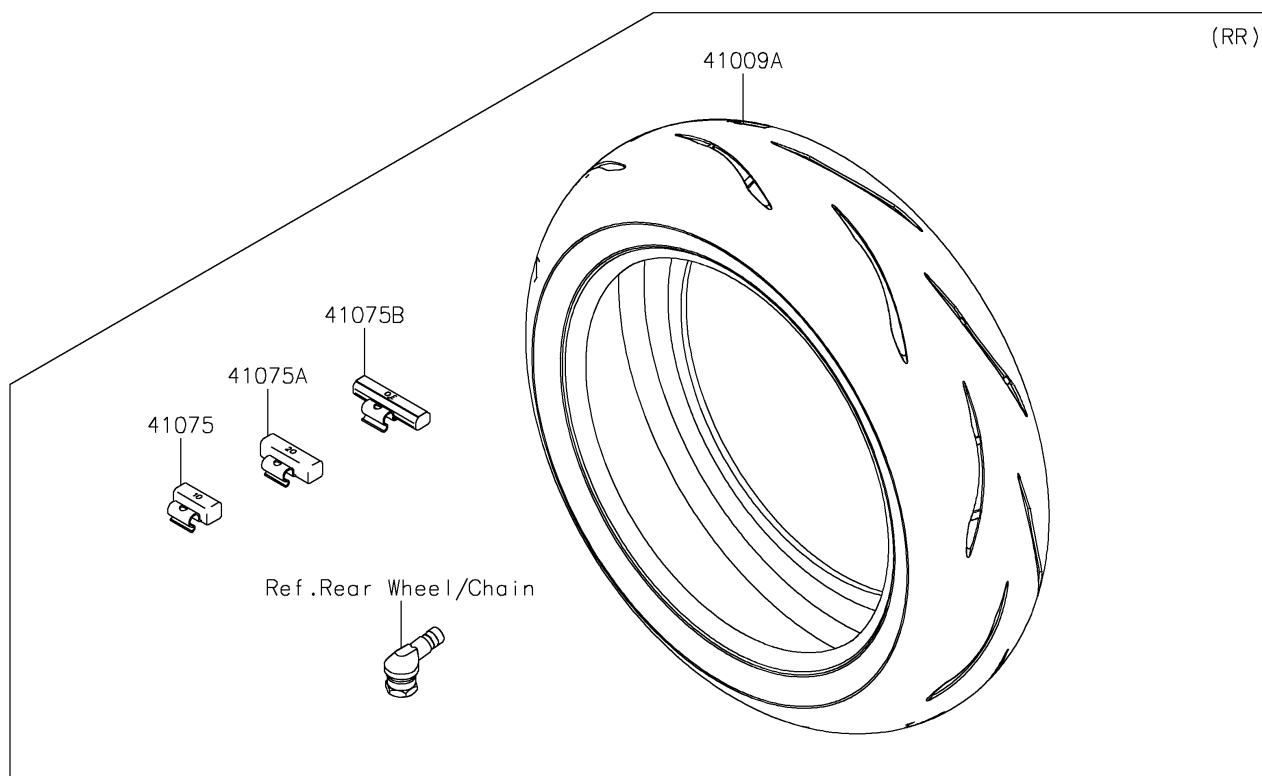

2026 NINJA® ZX™-10R ABS

PARTS DIAGRAM

Tires

F2210

2026 NINJA[®] ZX[™]-10R ABS

PARTS LIST

Tires

ITEM NAME	PART NUMBER	QUANTITY
TIRE,FR,120/70ZR17(58W),RS12F (Ref # 41009)	41009-1472	1
TIRE,RR,190/55ZR17(75W),RS12R (Ref # 41009A)	41009-1473	1
BALANCER-WHEEL,10G,SILVER (Ref # 41075)	41075-0007	AR
BALANCER-WHEEL,20G,SILVER (Ref # 41075A)	41075-0008	AR
BALANCER-WHEEL,30G,SILVER (Ref # 41075B)	41075-0009	AR