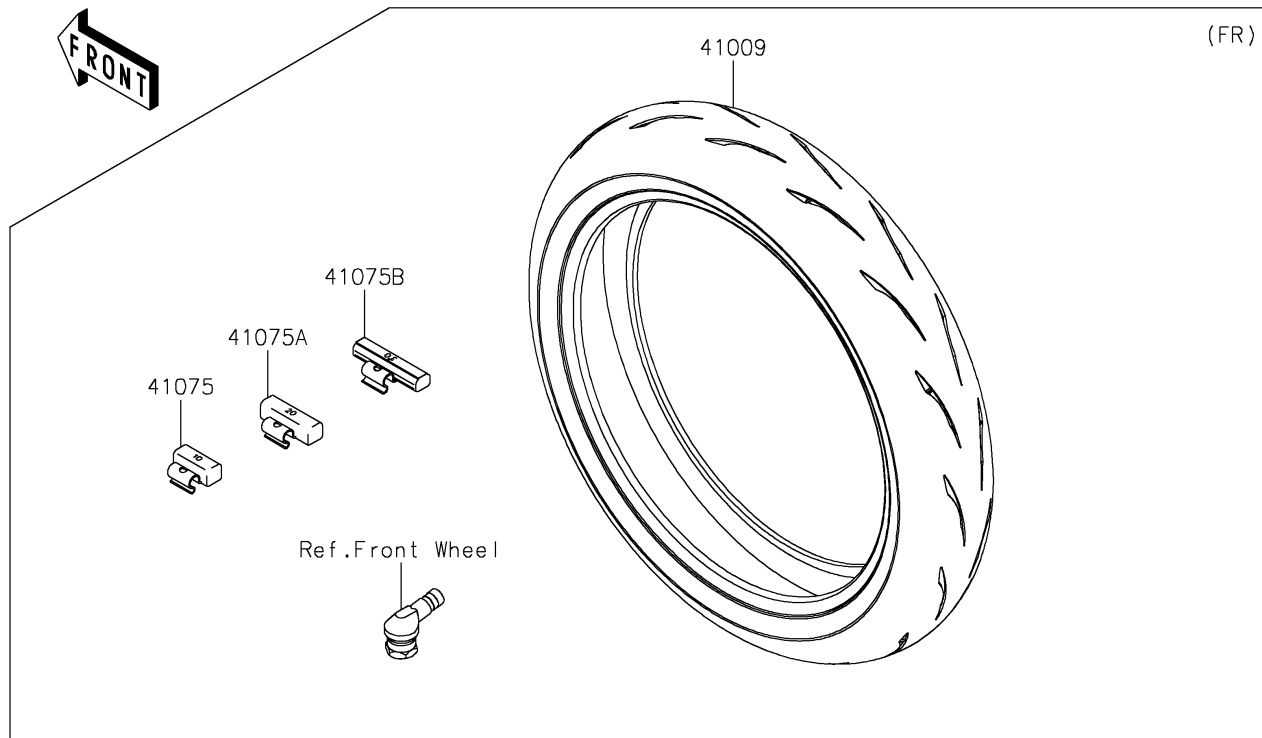

2026 NINJA® ZX™-10R ABS

PARTS DIAGRAM

Tires

F2210

2026 NINJA[®] ZX[™]-10R ABS

PARTS LIST

Tires

ITEM NAME	PART NUMBER	QUANTITY
TIRE,FR,120/70ZR17(58W),RS12F (Ref # 41009)	41009-1472	1
TIRE,RR,190/55ZR17(75W),RS12R (Ref # 41009A)	41009-1473	1
BALANCER-WHEEL,10G,SILVER (Ref # 41075)	41075-0007	AR
BALANCER-WHEEL,20G,SILVER (Ref # 41075A)	41075-0008	AR
BALANCER-WHEEL,30G,SILVER (Ref # 41075B)	41075-0009	AR