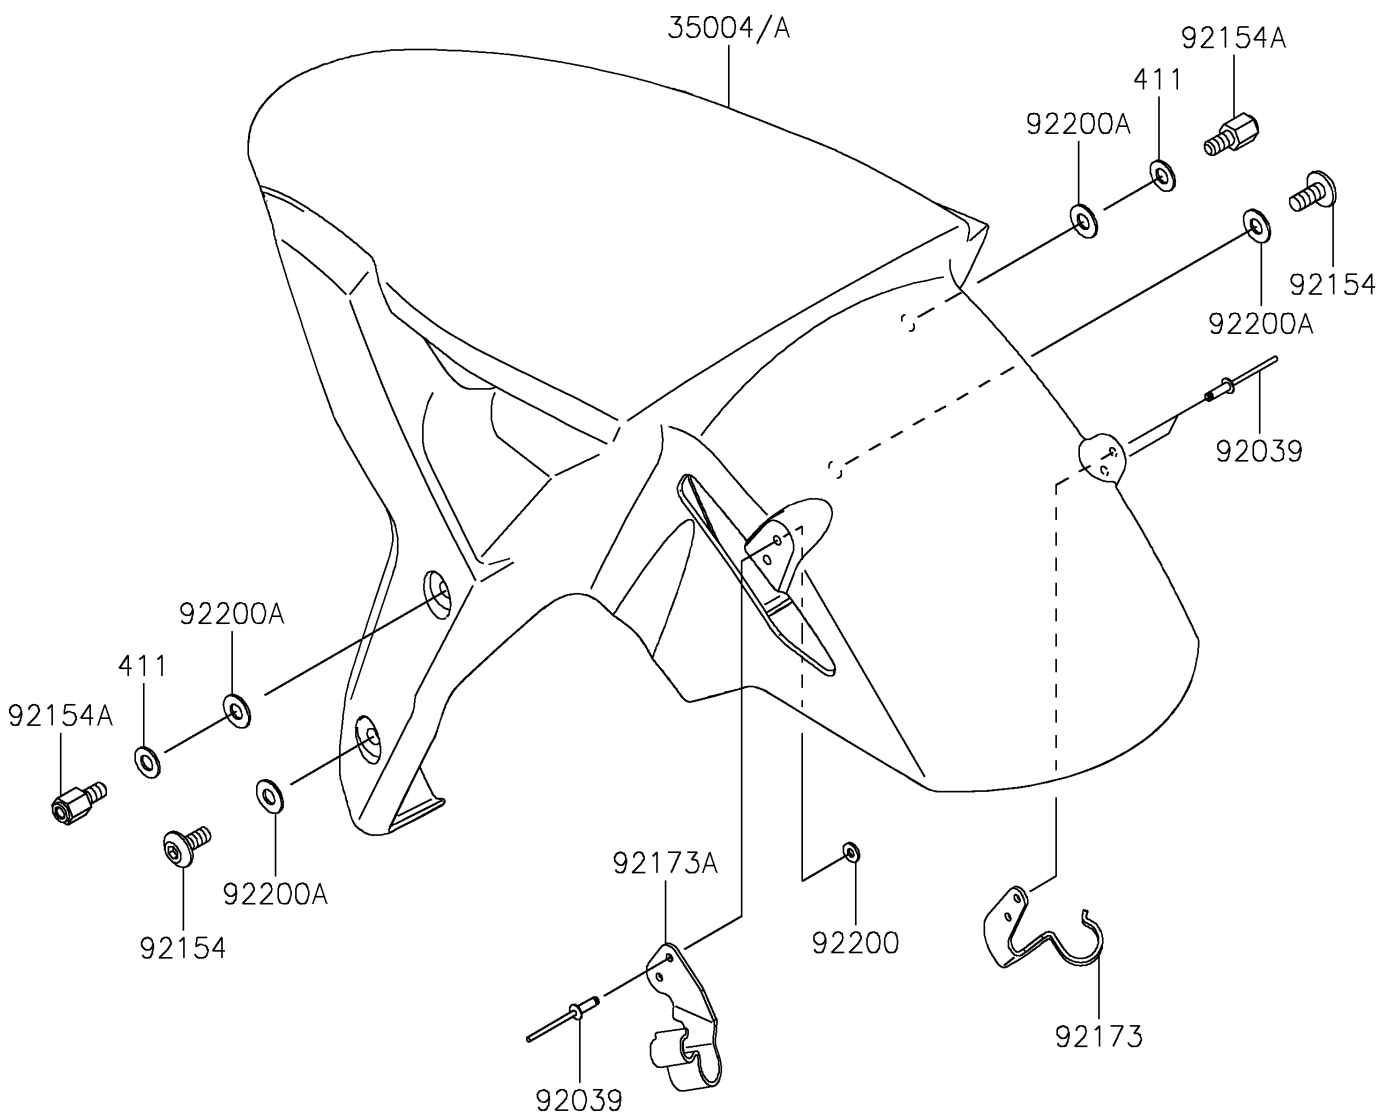

2026 NINJA® ZX™-10R ABS

PARTS DIAGRAM

Front Fender(s)

F2171

2026 NINJA® ZX™-10R ABS

Kawasaki

Let the Good Times Roll®

PARTS LIST

Front Fender(s)

ITEM NAME	PART NUMBER	QUANTITY
FENDER-FRONT,M.M.G.GRAY (Ref # 35004)	35004-0362-68P	1
FENDER-FRONT,L.GREEN (Ref # 35004A)	35004-0362-777	1
RIVET,3.2X9.5 (Ref # 92039)	92039-0752	4
BOLT,SOCKET,6X14 (Ref # 92154)	92154-1735	2
BOLT,6X12 (Ref # 92154A)	92154-1908	2
CLAMP,FENDER,RH (Ref # 92173)	92173-1481	1
CLAMP,FENDER,LH (Ref # 92173A)	92173-2063	1
WASHER,3.5X8X1 (Ref # 92200)	92200-1251	2
WASHER,6.2X14X1 (Ref # 92200A)	92200-1986	4
WASHER-PLAIN,6MM (Ref # 411)	411AB0600	2