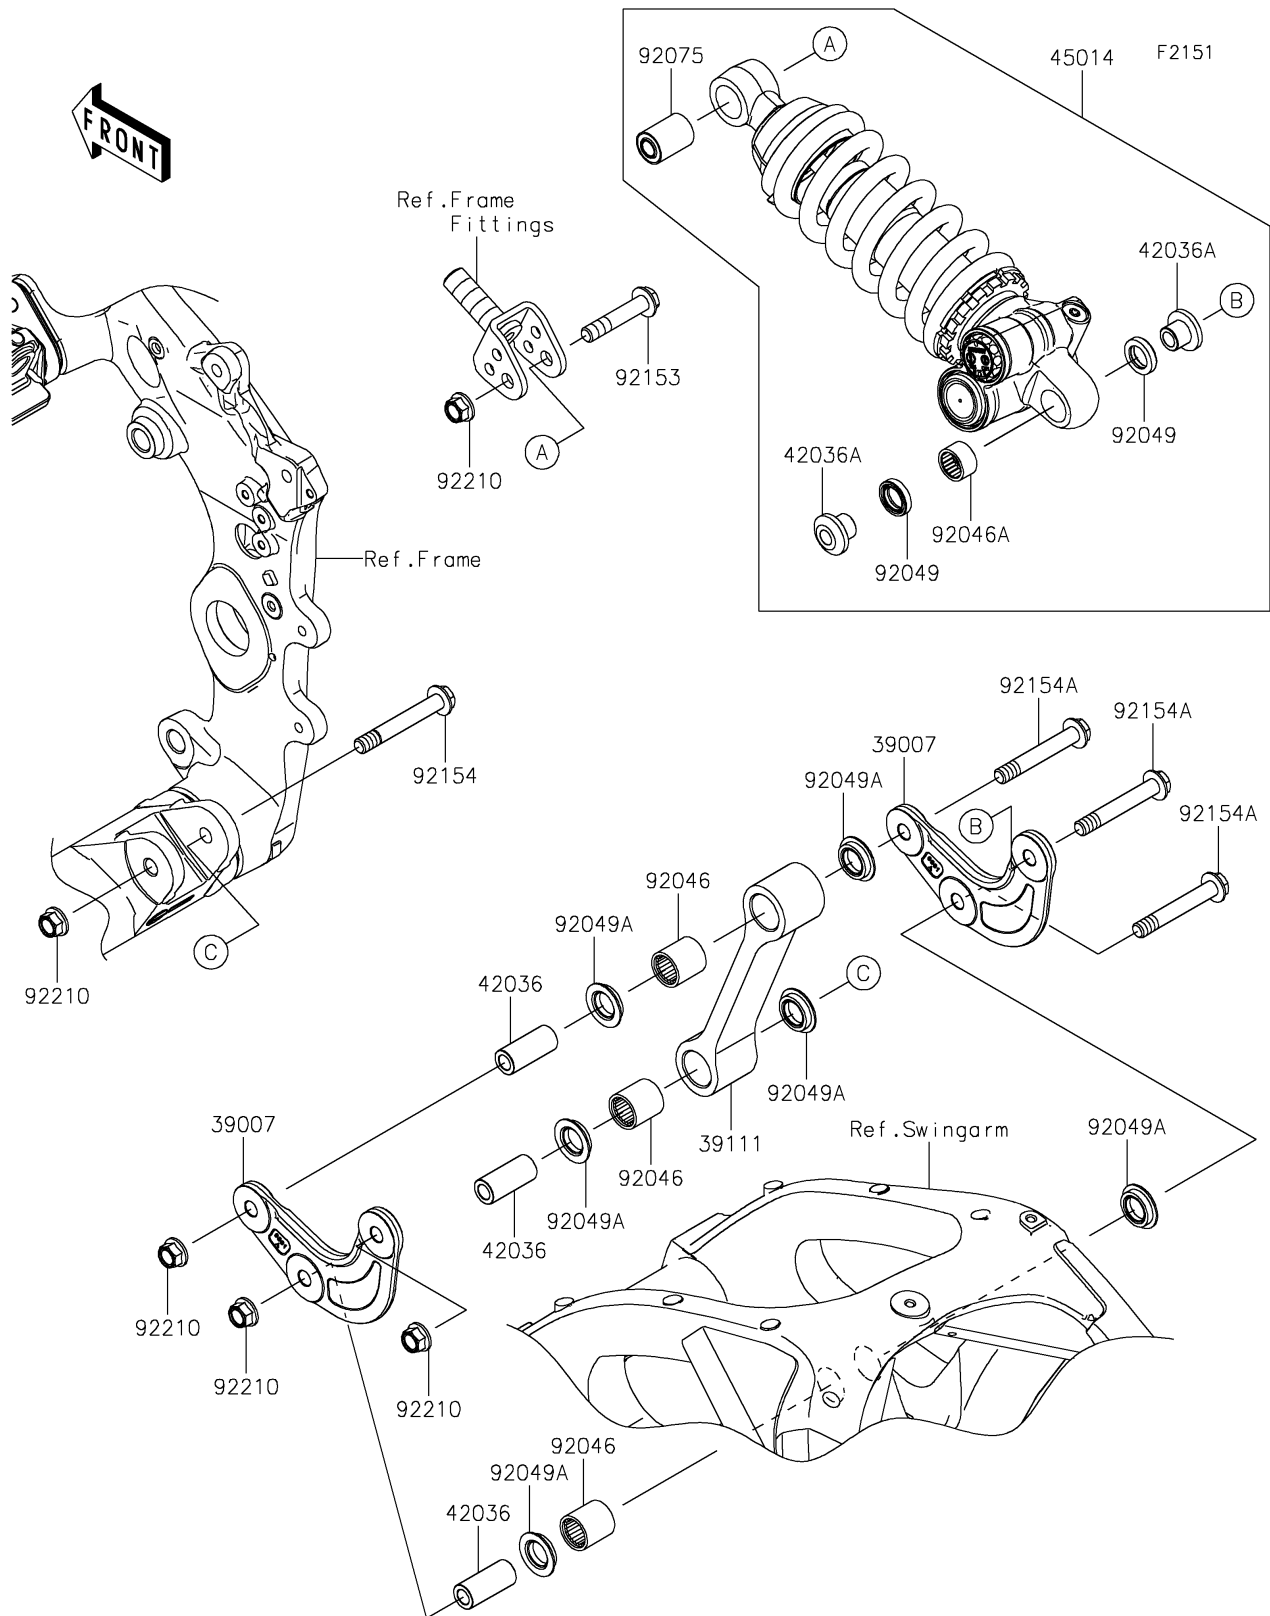

2026 Ninja ZX-10R ABS

PARTS DIAGRAM

Suspension/Shock Absorber