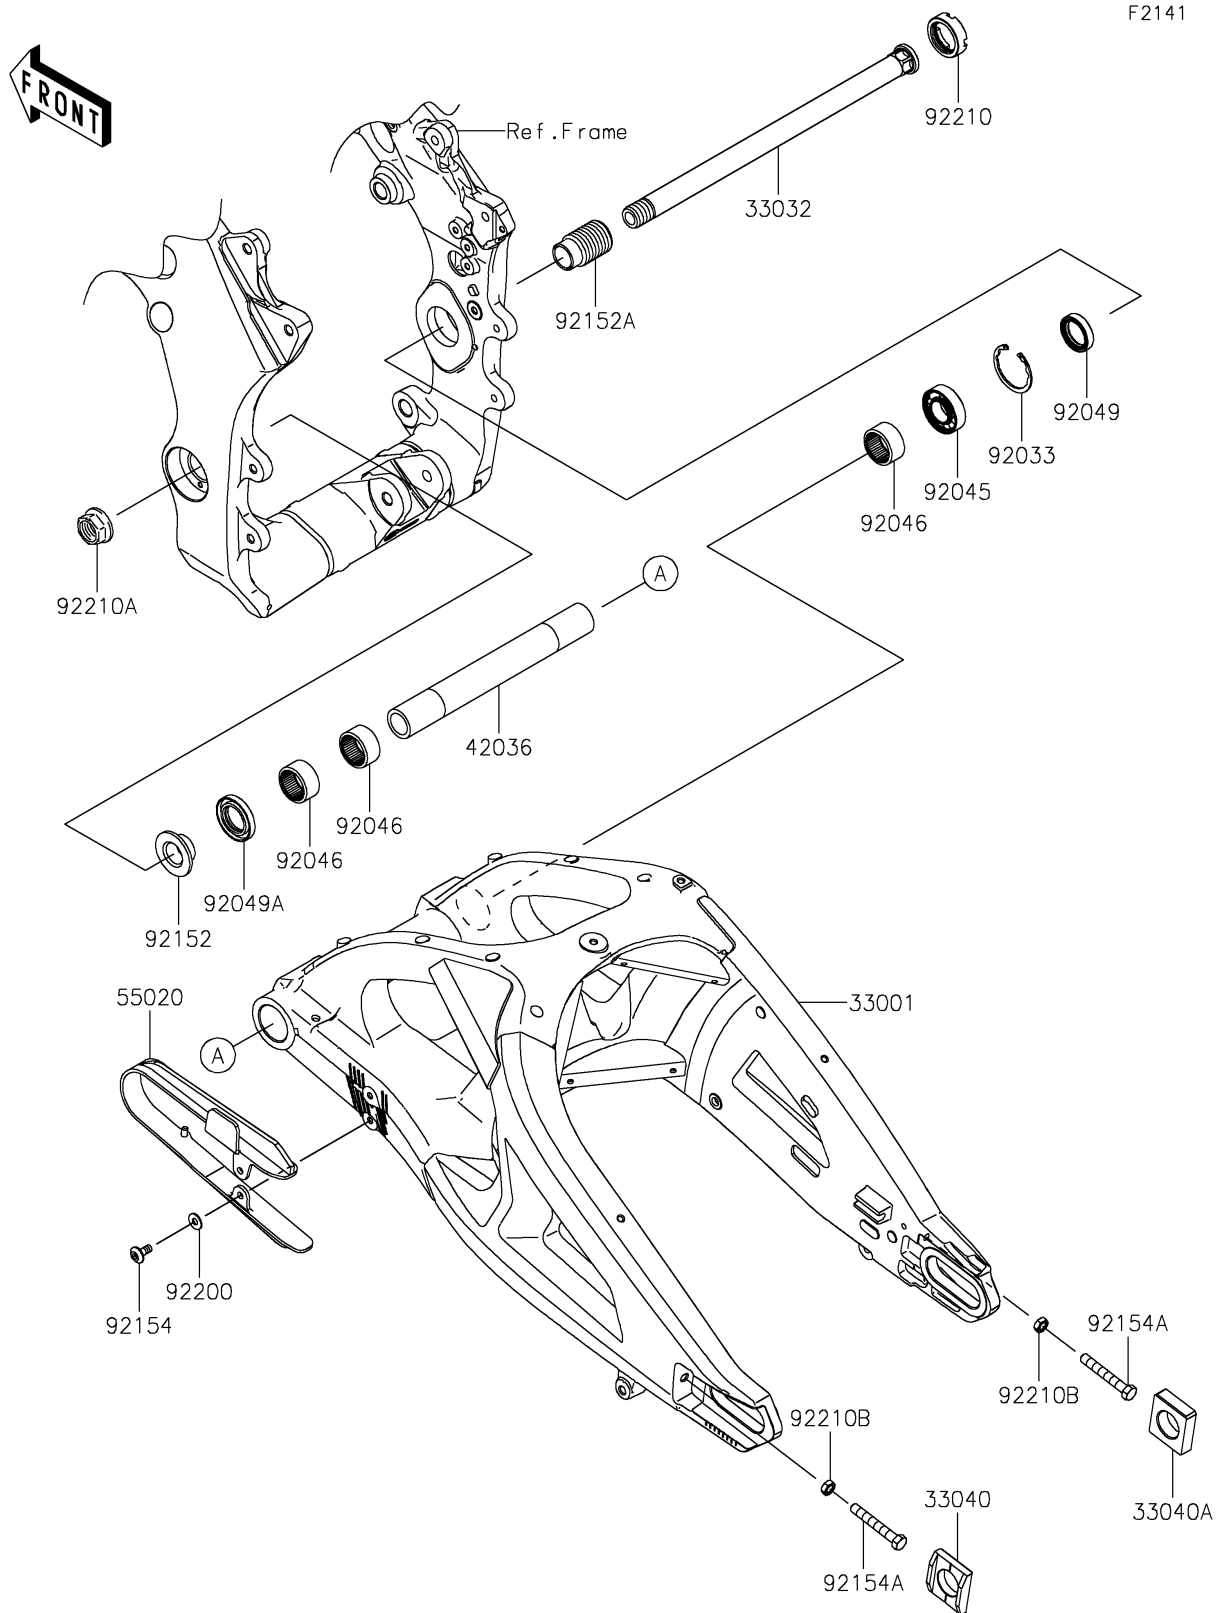

2026 Ninja ZX-10R ABS

PARTS DIAGRAM

Swingarm

2026 Ninja ZX-10R ABS

PARTS LIST

Swingarm

ITEM NAME	PART NUMBER	QUANTITY
ARM-COMP-SWING,F.S.BLACK (Ref # 33001)	33001-0724-18R	1
SHAFT-SWING ARM (Ref # 33032)	33032-0048	1
ADJUSTER-CHAIN,LH (Ref # 33040)	33040-0107	1
ADJUSTER-CHAIN,RH (Ref # 33040A)	33040-1114	1
SLEEVE,SWING ARM PIVOT,L=226 (Ref # 42036)	42036-1341	1
GUARD,CHAIN (Ref # 55020)	55020-0561	1
RING-SNAP,42MM (Ref # 92033)	92033-1041	1
BEARING-BALL,6004UL11 (Ref # 92045)	92045-0017	1
BEARING-NEEDLE,7E-HVS 28X34X17 (Ref # 92046)	92046-0008	3
SEAL-OIL,MHSA25X42X6 (Ref # 92049)	92049-1314	1
SEAL-OIL,MHSA25X34X7 (Ref # 92049A)	92049-1352	1
COLLAR,20.2X25X15 (Ref # 92152)	92152-2169	1
COLLAR,SWING ARM,L=47 (Ref # 92152A)	92152-2980	1
BOLT,SOCKET,6X14 (Ref # 92154)	92154-1807	1
BOLT-SMALL,8X55 (Ref # 92154A)	92154-1962	2
WASHER,6.2X15X1.2 (Ref # 92200)	92200-1762	1
NUT,30MM (Ref # 92210)	92210-0134	1
NUT,FLANGED,20MM (Ref # 92210A)	92210-0320	1
NUT-HEX-SMALL,8MM (Ref # 92210B)	92210-1459	2