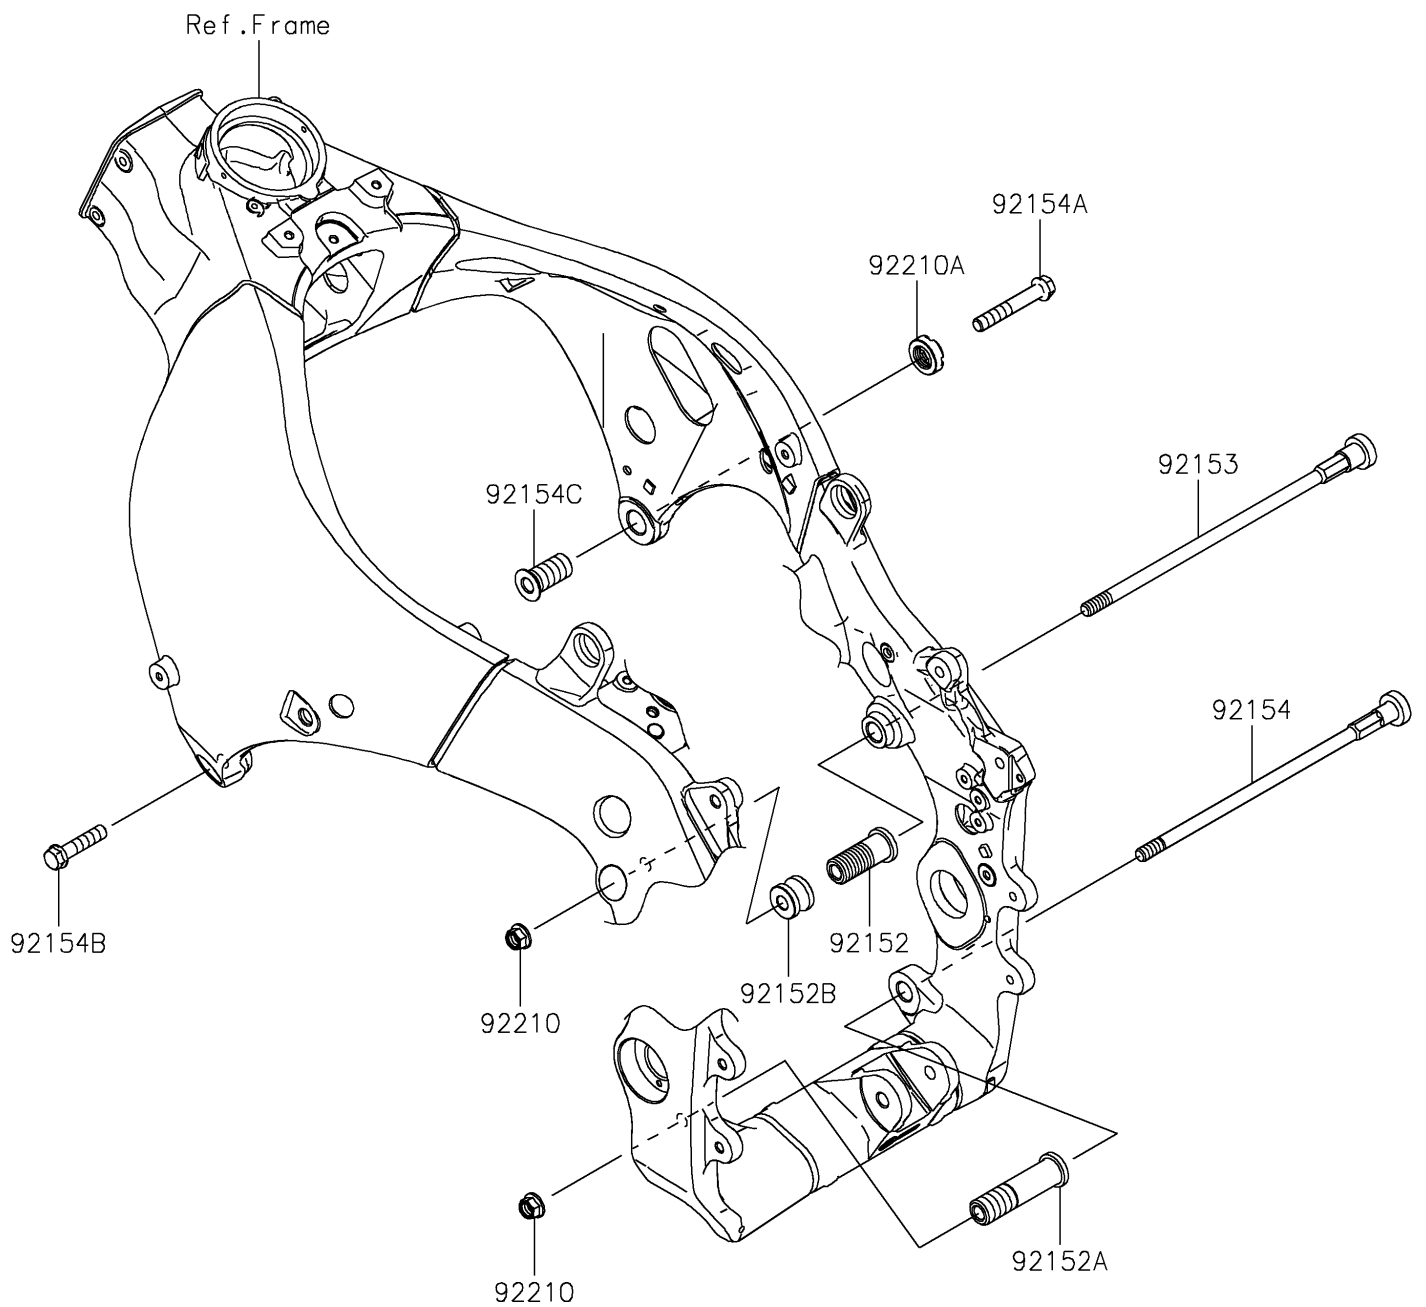

2026 Ninja ZX-10R ABS

PARTS DIAGRAM

Engine Mount

F2122