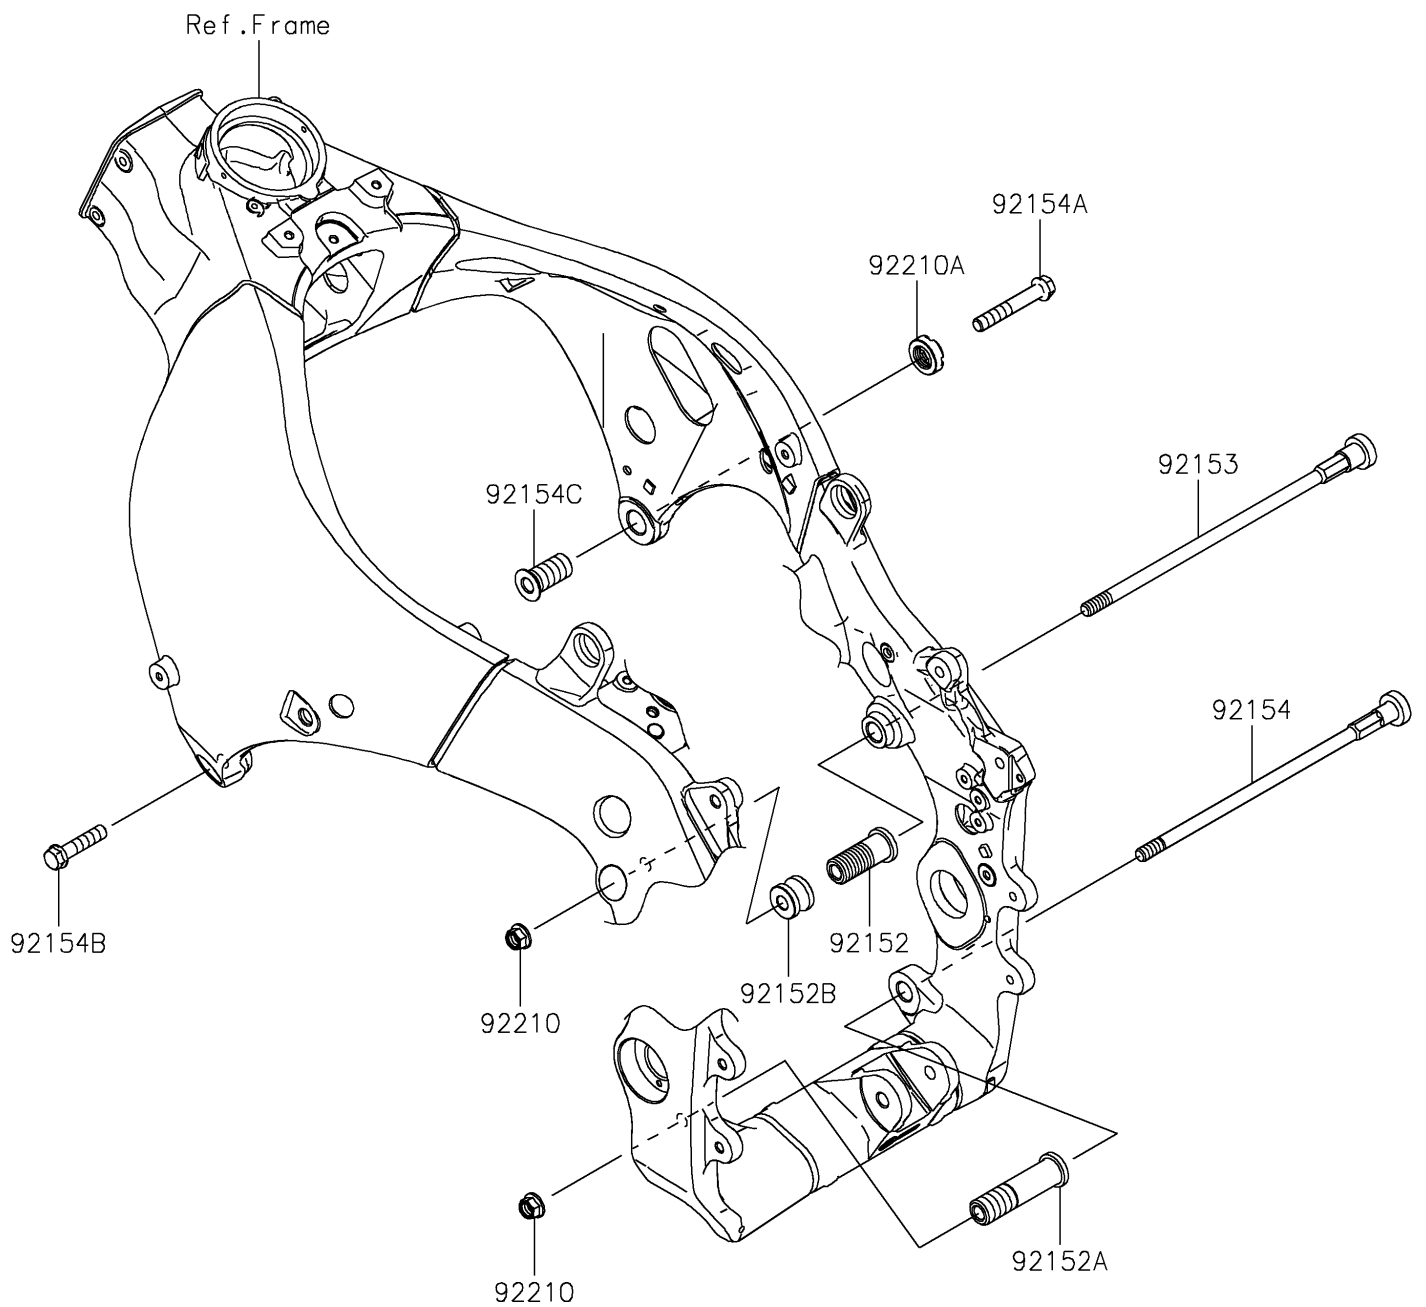

## PARTS DIAGRAM

### Engine Mount

F2122

## PARTS LIST

### Engine Mount

ITEM NAME	PART NUMBER	QUANTITY
COLLAR,ENGINE MOUNT (Ref # 92152)	92152-0076	1
COLLAR,10.5X20X80 (Ref # 92152A)	92152-0860	1
COLLAR (Ref # 92152B)	92152-0984	1
BOLT,SOCKET,10X279 (Ref # 92153)	92153-1329	1
BOLT,SOCKET,10X260 (Ref # 92154)	92154-0386	1
BOLT,FLANGED,10X65 (Ref # 92154A)	92154-1964	1
BOLT,FLANGED,10X40 (Ref # 92154B)	92154-1965	1
BOLT,SOCKET,18X38 (Ref # 92154C)	92154-1966	1
NUT,LOCK,FLANGED,10MM (Ref # 92210)	92210-1139	2
NUT,CASTLE,18MM (Ref # 92210A)	92210-1390	1