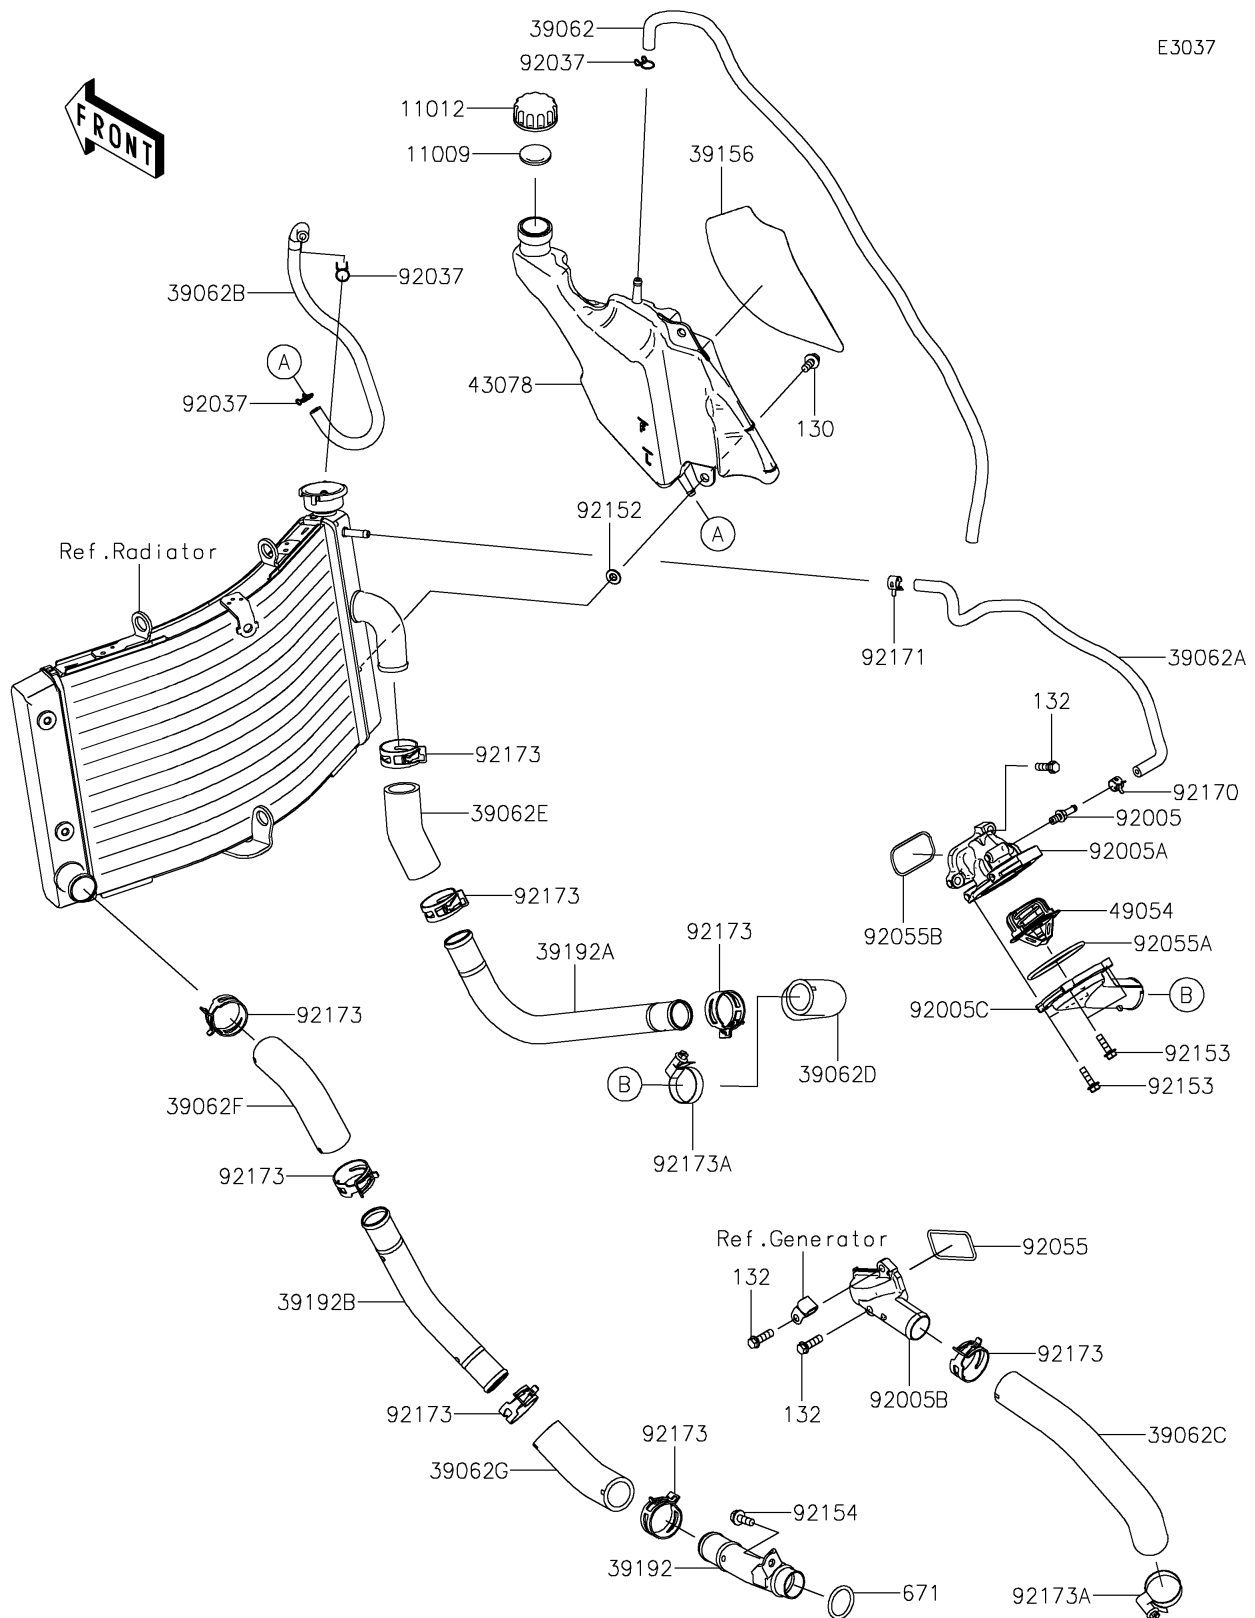

2026 NINJA® ZX™-10R ABS

PARTS DIAGRAM

Water Pipe

2026 NINJA® ZX™-10R ABS

PARTS LIST

Water Pipe

ITEM NAME	PART NUMBER	QUANTITY
GASKET,RESERVOIR TANK CAP (Ref # 11009)	11009-1145	1
CAP (Ref # 11012)	11012-1084	1
HOSE-COOLING,OVER FLOW (Ref # 39062)	39062-0729	1
HOSE-COOLING,THERMO CASE-RAD. (Ref # 39062A)	39062-0917	1
HOSE-COOLING,RETURN (Ref # 39062B)	39062-0921	1
HOSE-COOLING (Ref # 39062C)	39062-2142	1
HOSE-COOLING,THERMO CAP-W/PIPE (Ref # 39062D)	39062-2143	1
HOSE-COOLING,W/PIPE-RADIATOR (Ref # 39062E)	39062-2144	1
HOSE-COOLING,RADIATOR-W/PIPE (Ref # 39062F)	39062-2145	1
HOSE-COOLING (Ref # 39062G)	39062-2146	1
PAD,RESERVOIR (Ref # 39156)	39156-2987	1
PIPE,TUBE(RADIATOR)-WATER PUMP (Ref # 39192)	39192-0617	1
PIPE-WATER (Ref # 39192A)	39192-0677	1
PIPE-WATER (Ref # 39192B)	39192-0678	1
RESERVOIR (Ref # 43078)	43078-0627	1
THERMOSTAT (Ref # 49054)	49054-0004	1
FITTING (Ref # 92005)	92005-0826	1
FITTING,THERMO CASE (Ref # 92005A)	92005-0901	1
FITTING,CYLINDER (Ref # 92005B)	92005-0982	1
FITTING,THERMO CAP (Ref # 92005C)	92005-1412	1
CLAMP,TUBE (Ref # 92037)	92037-147	3
RING-O (Ref # 92055)	92055-0209	1
RING-O,53.5X2.6 (Ref # 92055A)	92055-0831	1
RING-O,27.6X49.6X1.9 (Ref # 92055B)	92055-0913	1
COLLAR (Ref # 92152)	92152-1414	2
BOLT,FLANGED,5X18 (Ref # 92153)	92153-1588	4
BOLT,FLANGED-SMALL,6X16 (Ref # 92154)	92154-1893	1
CLAMP (Ref # 92170)	92170-1493	1
CLAMP (Ref # 92171)	92171-0719	1

2026 NINJA® ZX™-10R ABS

PARTS LIST

Water Pipe

ITEM NAME	PART NUMBER	QUANTITY
CLAMP,34MM (Ref # 92173)	92173-1360	8
CLAMP (Ref # 92173A)	92173-1548	2
BOLT-FLANGED,6X14 (Ref # 130)	130BA0614	2
BOLT-FLANGED-SMALL,6X20 (Ref # 132)	132BC0620	4
O RING,25MM (Ref # 671)	671B2525	1