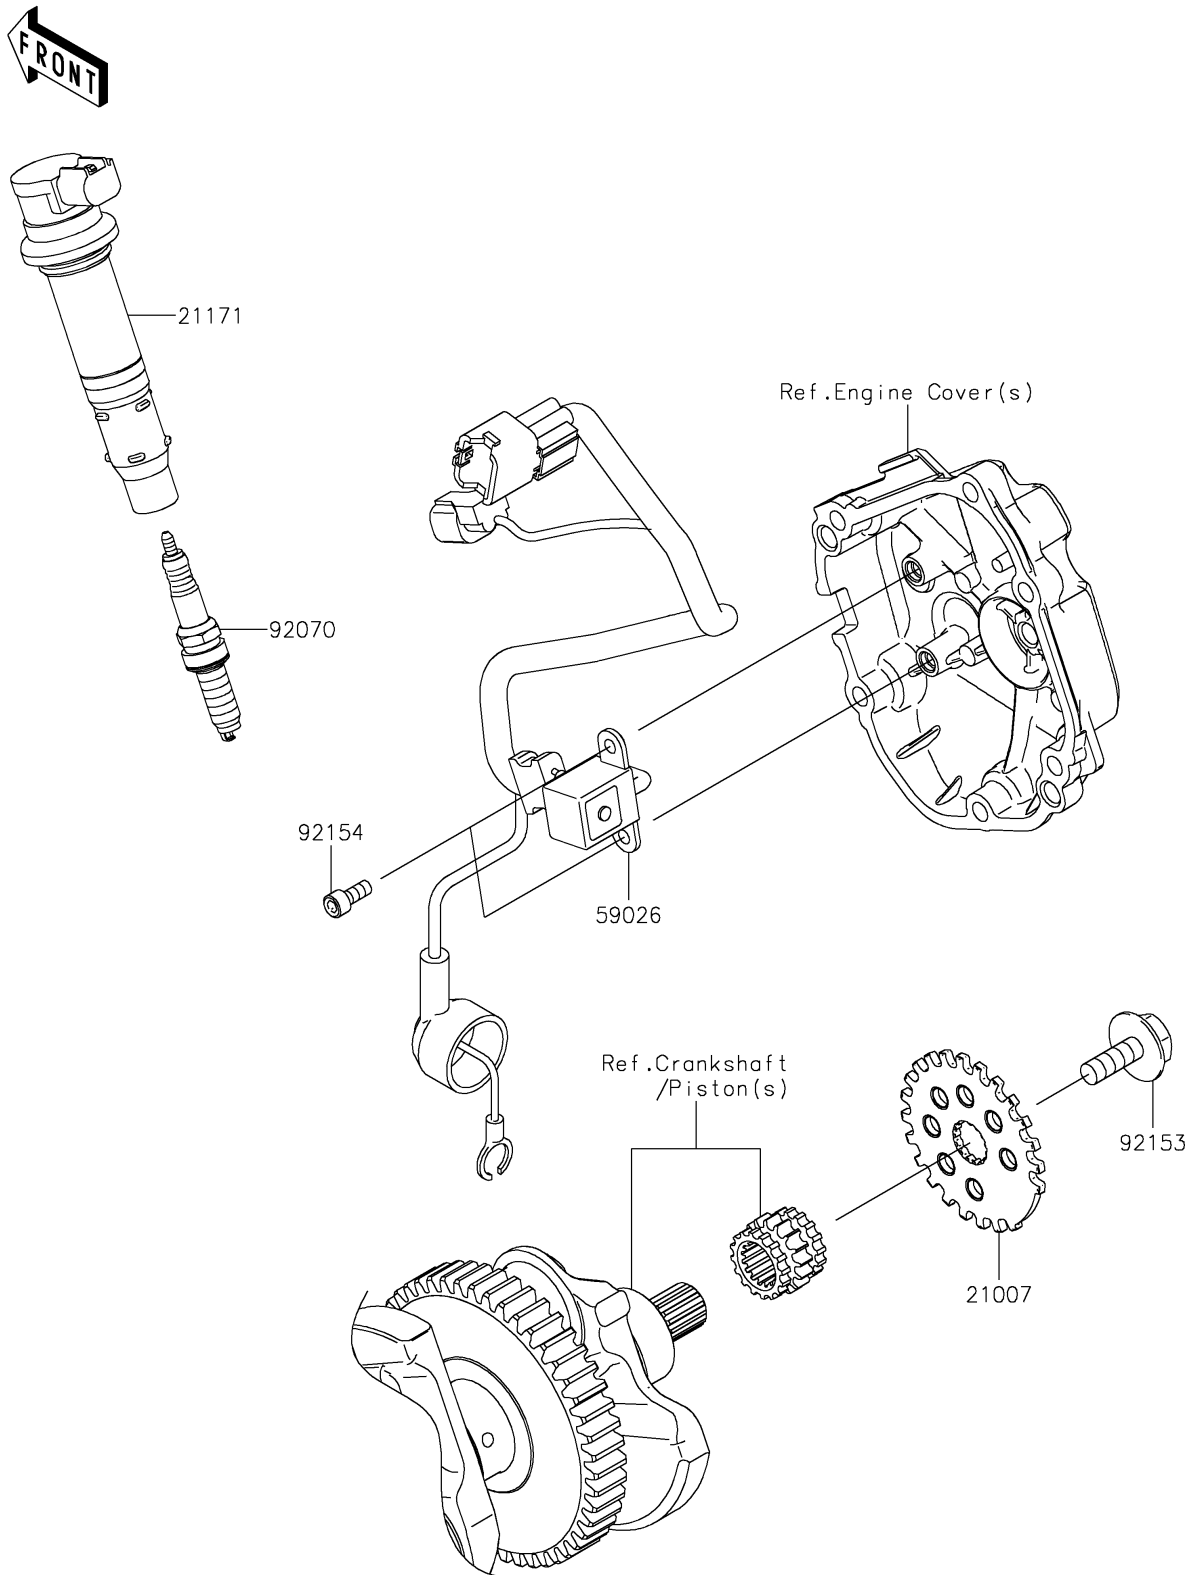

2026 Ninja ZX-10R ABS

PARTS DIAGRAM

Ignition System

E1830

2026 Ninja ZX-10R ABS

PARTS LIST

Ignition System

ITEM NAME	PART NUMBER	QUANTITY
ROTOR,PULSING (Ref # 21007)	21007-0705	1
COIL-ASSY-IGNITION (Ref # 21171)	21171-0756	4
COIL-PULSING (Ref # 59026)	59026-0044	1
PLUG-SPARK,SILMAR9B9(NGK) (Ref # 92070)	92070-0047	4
BOLT,FLANGED,8X23 (Ref # 92153)	92153-0549	1
BOLT,SOCKET,5X12 (Ref # 92154)	92154-0503	2