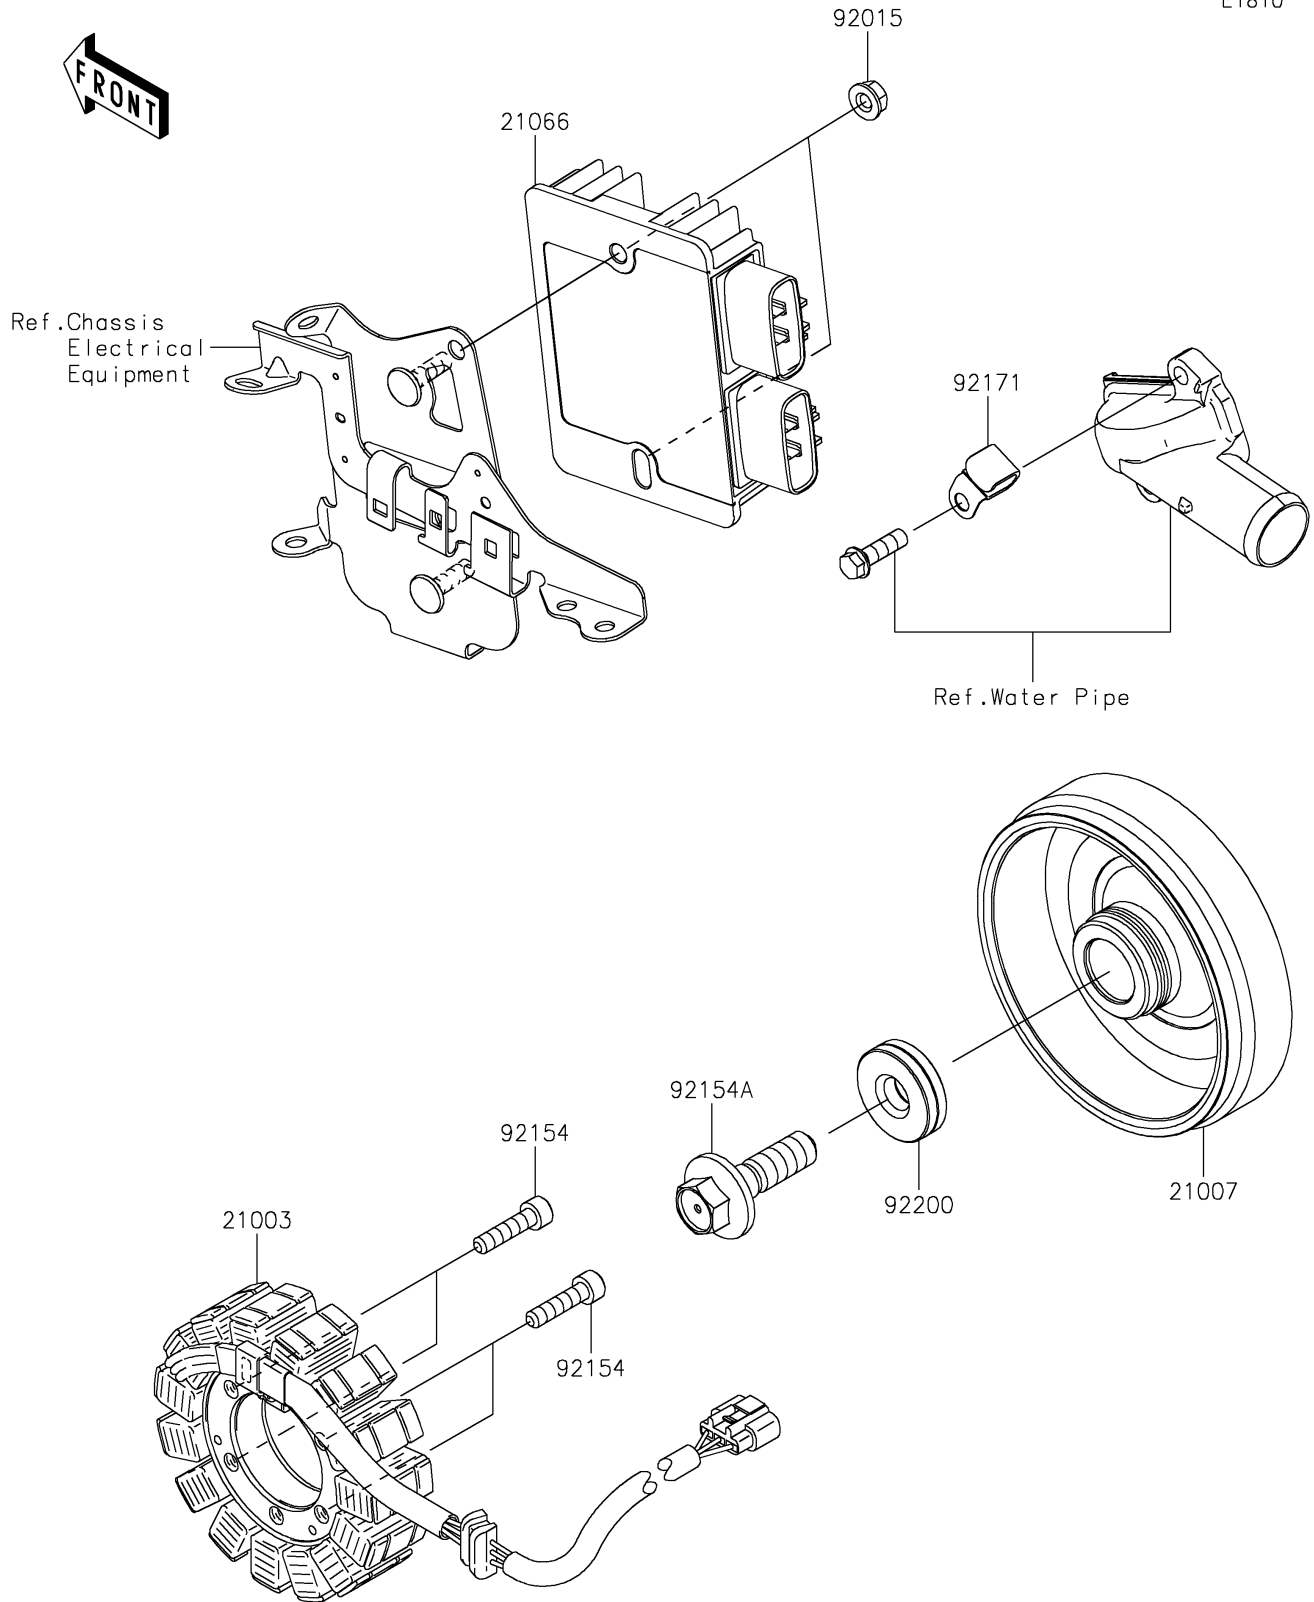

2026 NINJA® ZX™-10R ABS

PARTS DIAGRAM

Generator

E1810

2026 NINJA® ZX™-10R ABS

PARTS LIST

Generator

ITEM NAME	PART NUMBER	QUANTITY
STATOR (Ref # 21003)	21003-0107	1
ROTOR (Ref # 21007)	21007-0591	1
REGULATOR-VOLTAGE (Ref # 21066)	21066-0748	1
NUT,FLANGED,6MM (Ref # 92015)	92015-1367	2
BOLT,SOCKET,6X25 (Ref # 92154)	92154-0477	4
BOLT,12X40 (Ref # 92154A)	92154-1944	1
CLAMP (Ref # 92171)	92171-0534	1
WASHER,12X34X9 (Ref # 92200)	92200-0369	1