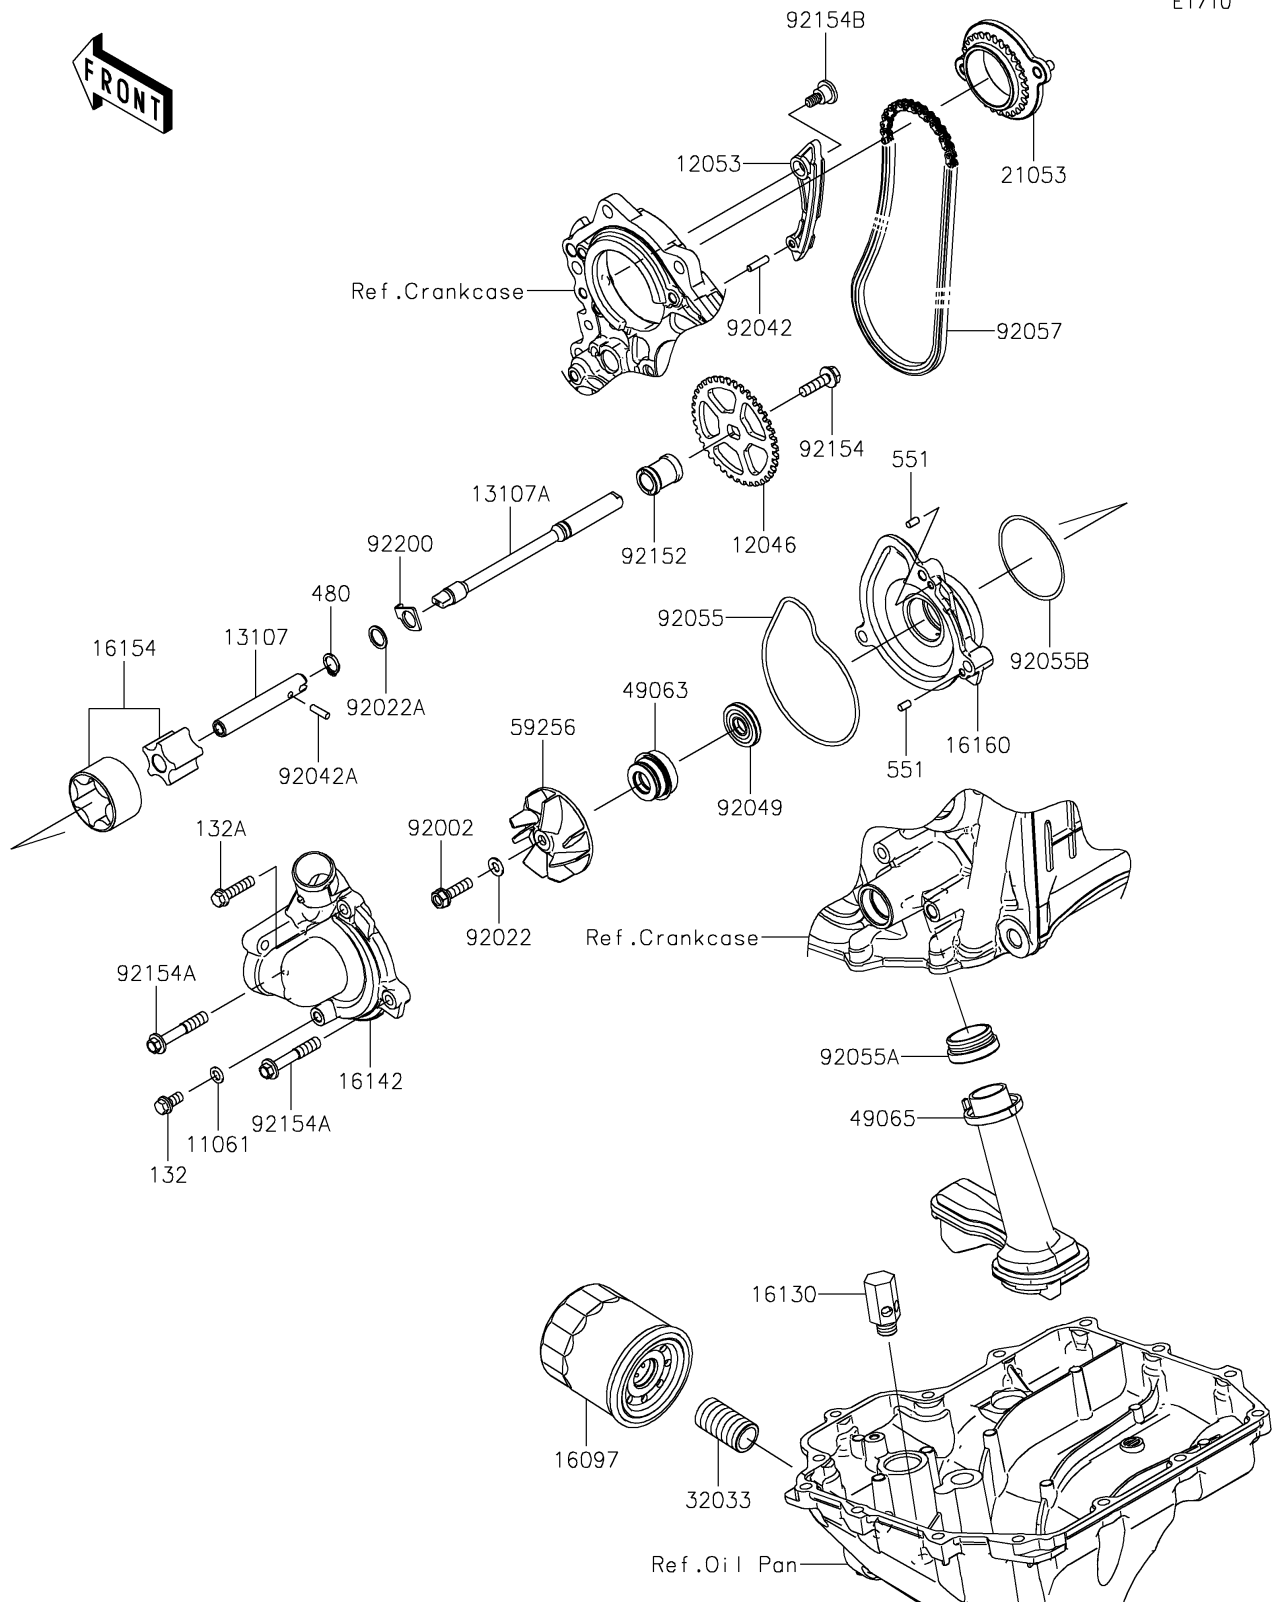

2026 NINJA® ZX™-10R ABS

PARTS DIAGRAM

Oil Pump/Oil Filter

E1710

2026 NINJA® ZX™-10R ABS

PARTS LIST

Oil Pump/Oil Filter

ITEM NAME	PART NUMBER	QUANTITY
-----------	-------------	----------
