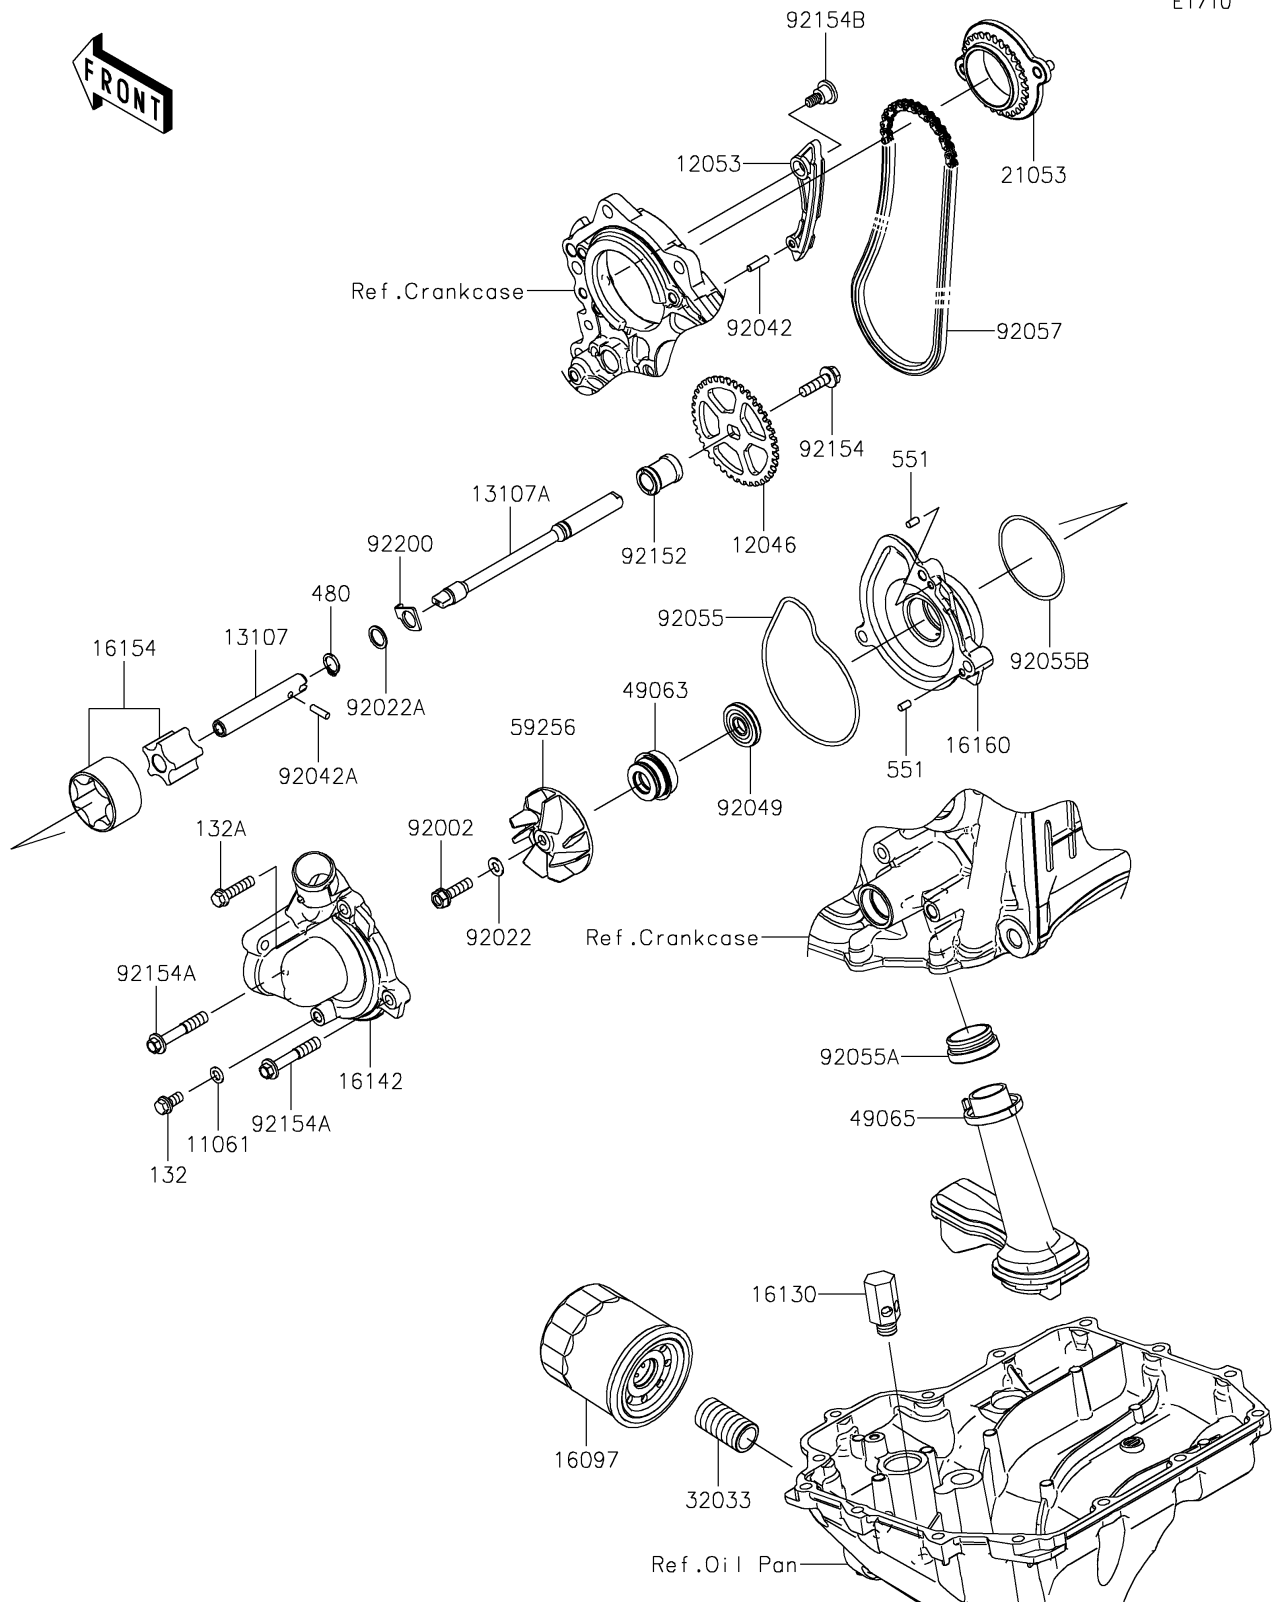

2026 NINJA® ZX™-10R ABS

PARTS DIAGRAM

Oil Pump/Oil Filter

E1710

2026 NINJA® ZX™-10R ABS

PARTS LIST

Oil Pump/Oil Filter

| ITEM NAME | PART NUMBER | QUANTITY |
|-----------|-------------|----------|
|-----------|-------------|----------|
