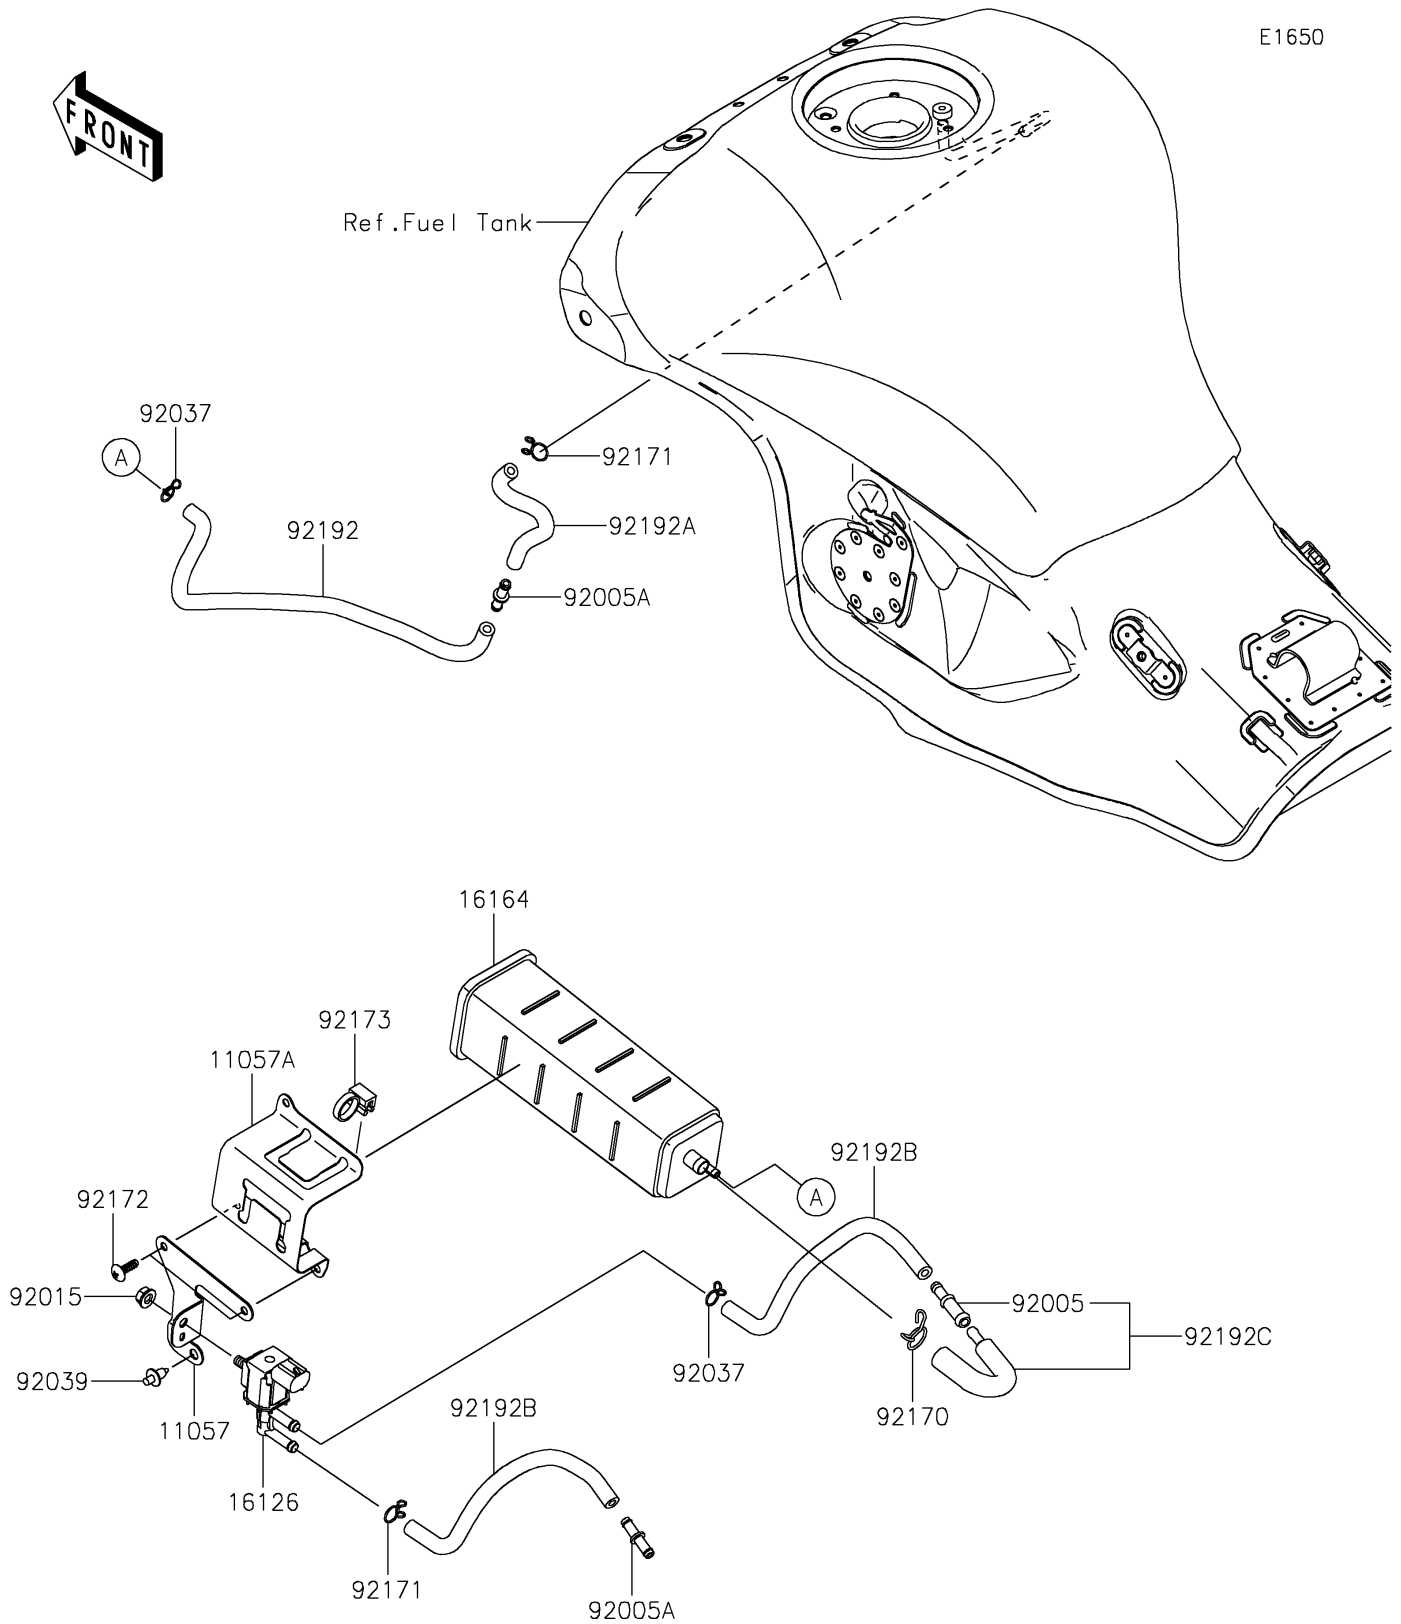

2026 Ninja ZX-10R ABS

PARTS DIAGRAM

Fuel Evaporative System(CA)

E1650