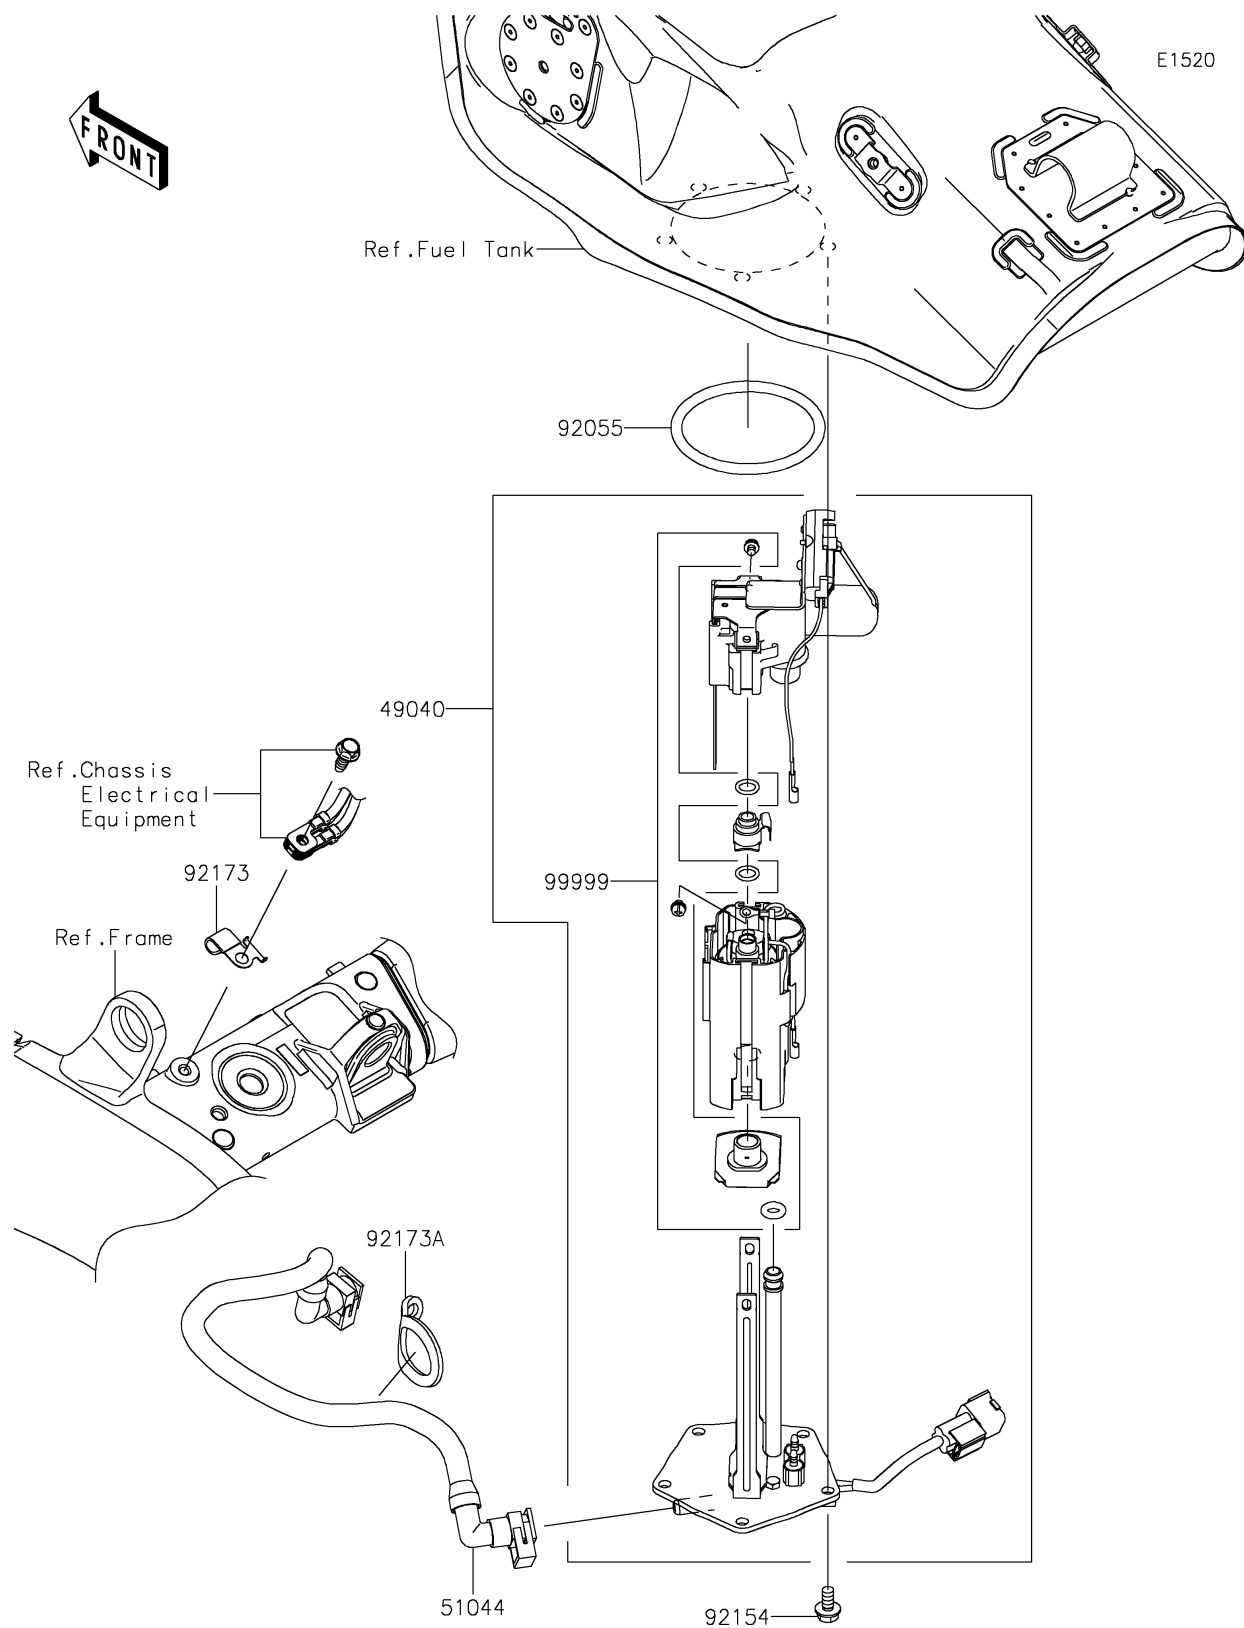

2026 Ninja ZX-10R ABS

Kawasaki

Let the Good Times Roll®

PARTS DIAGRAM

Fuel Pump

2026 Ninja ZX-10R ABS

PARTS LIST

Fuel Pump

| ITEM NAME | PART NUMBER | QUANTITY |
|---------------------------------|-------------|----------|
| PUMP-FUEL (Ref # 49040) | 49040-0798 | 1 |
| TUBE-ASSY,FUEL (Ref # 51044) | 51044-0858 | 1 |
| RING-O,70.6X5.7 (Ref # 92055) | 92055-0210 | 1 |
| BOLT,FLANGED,6X12 (Ref # 92154) | 92154-1848 | 5 |
| CLAMP (Ref # 92173) | 92173-0831 | 1 |
| CLAMP (Ref # 92173A) | 92173-0832 | 1 |
| KIT,FUEL FILTER (Ref # 99999) | 99999-0521 | 1 |