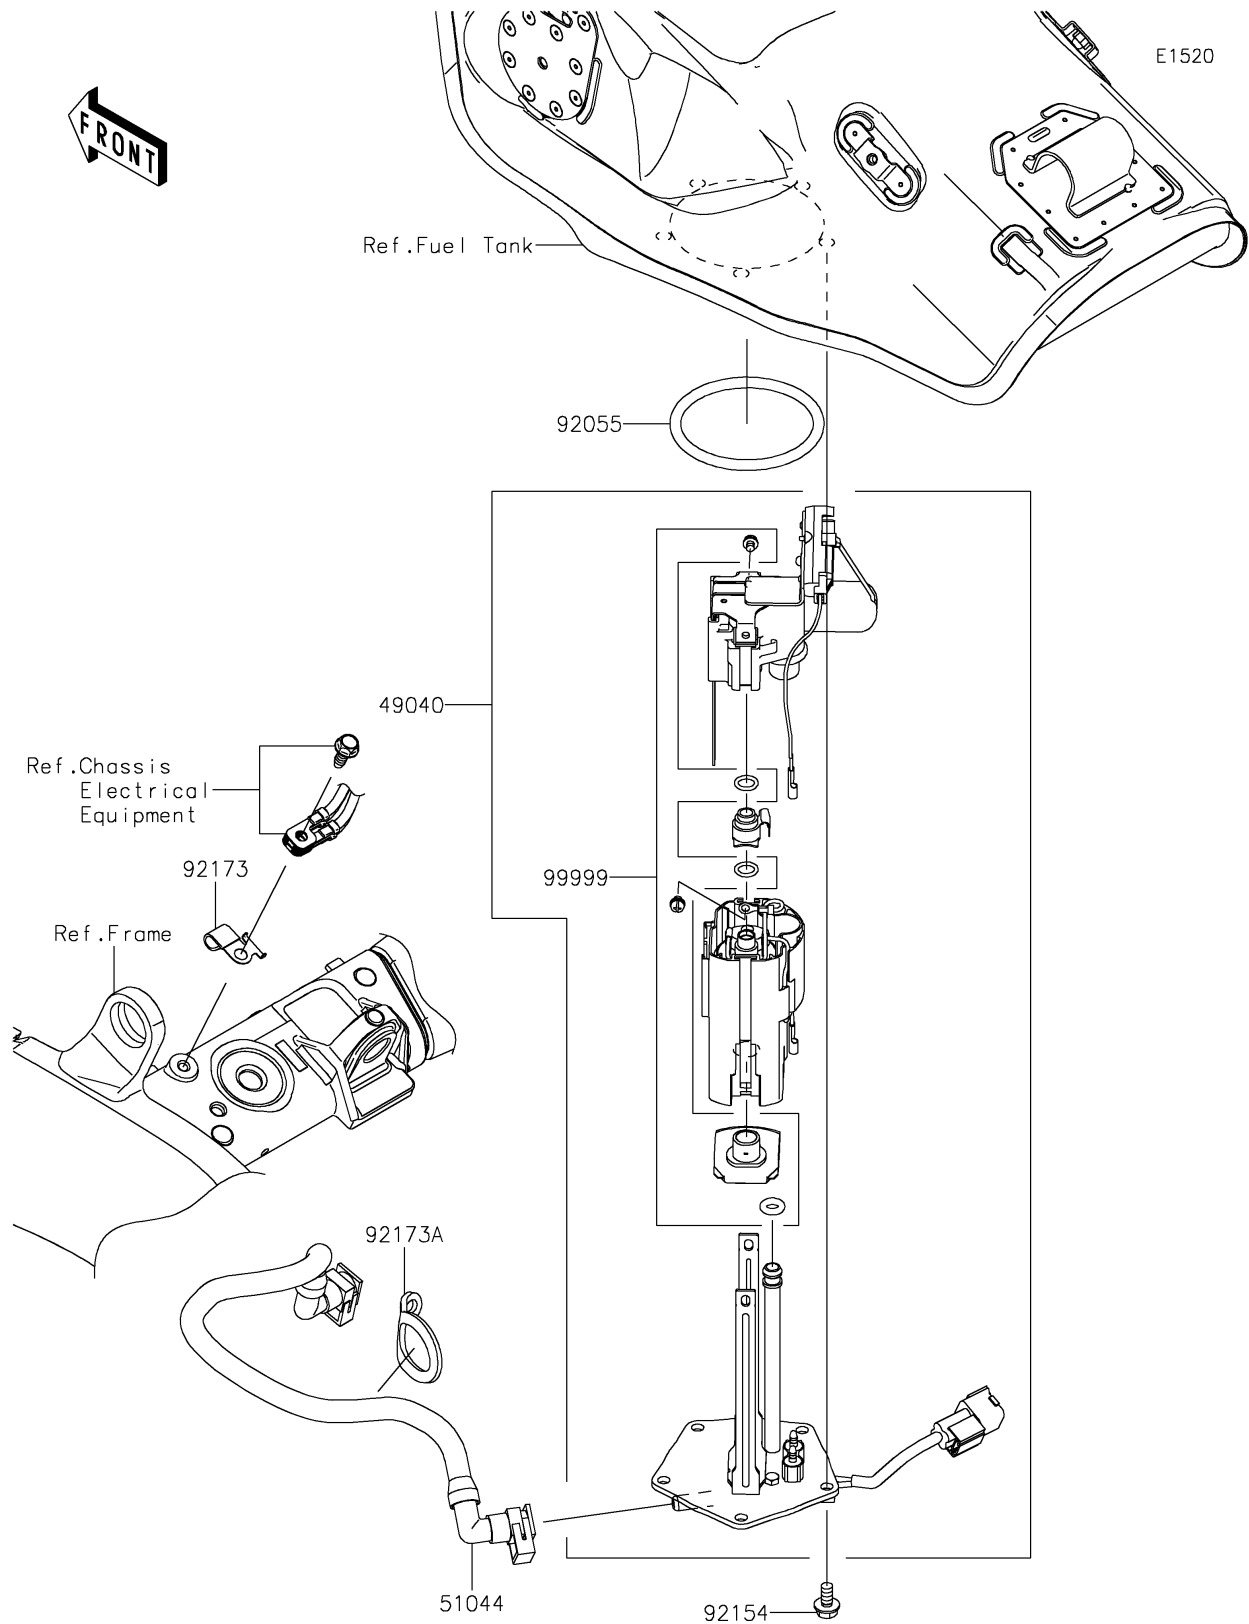

2026 NINJA® ZX™-10R ABS

PARTS DIAGRAM

Fuel Pump

2026 NINJA® ZX™-10R ABS

PARTS LIST

Fuel Pump

ITEM NAME	PART NUMBER	QUANTITY
PUMP-FUEL (Ref # 49040)	49040-0798	1
TUBE-ASSY,FUEL (Ref # 51044)	51044-0858	1
RING-O,70.6X5.7 (Ref # 92055)	92055-0210	1
BOLT,FLANGED,6X12 (Ref # 92154)	92154-1848	5
CLAMP (Ref # 92173)	92173-0831	1
CLAMP (Ref # 92173A)	92173-0832	1
KIT,FUEL FILTER (Ref # 99999)	99999-0521	1