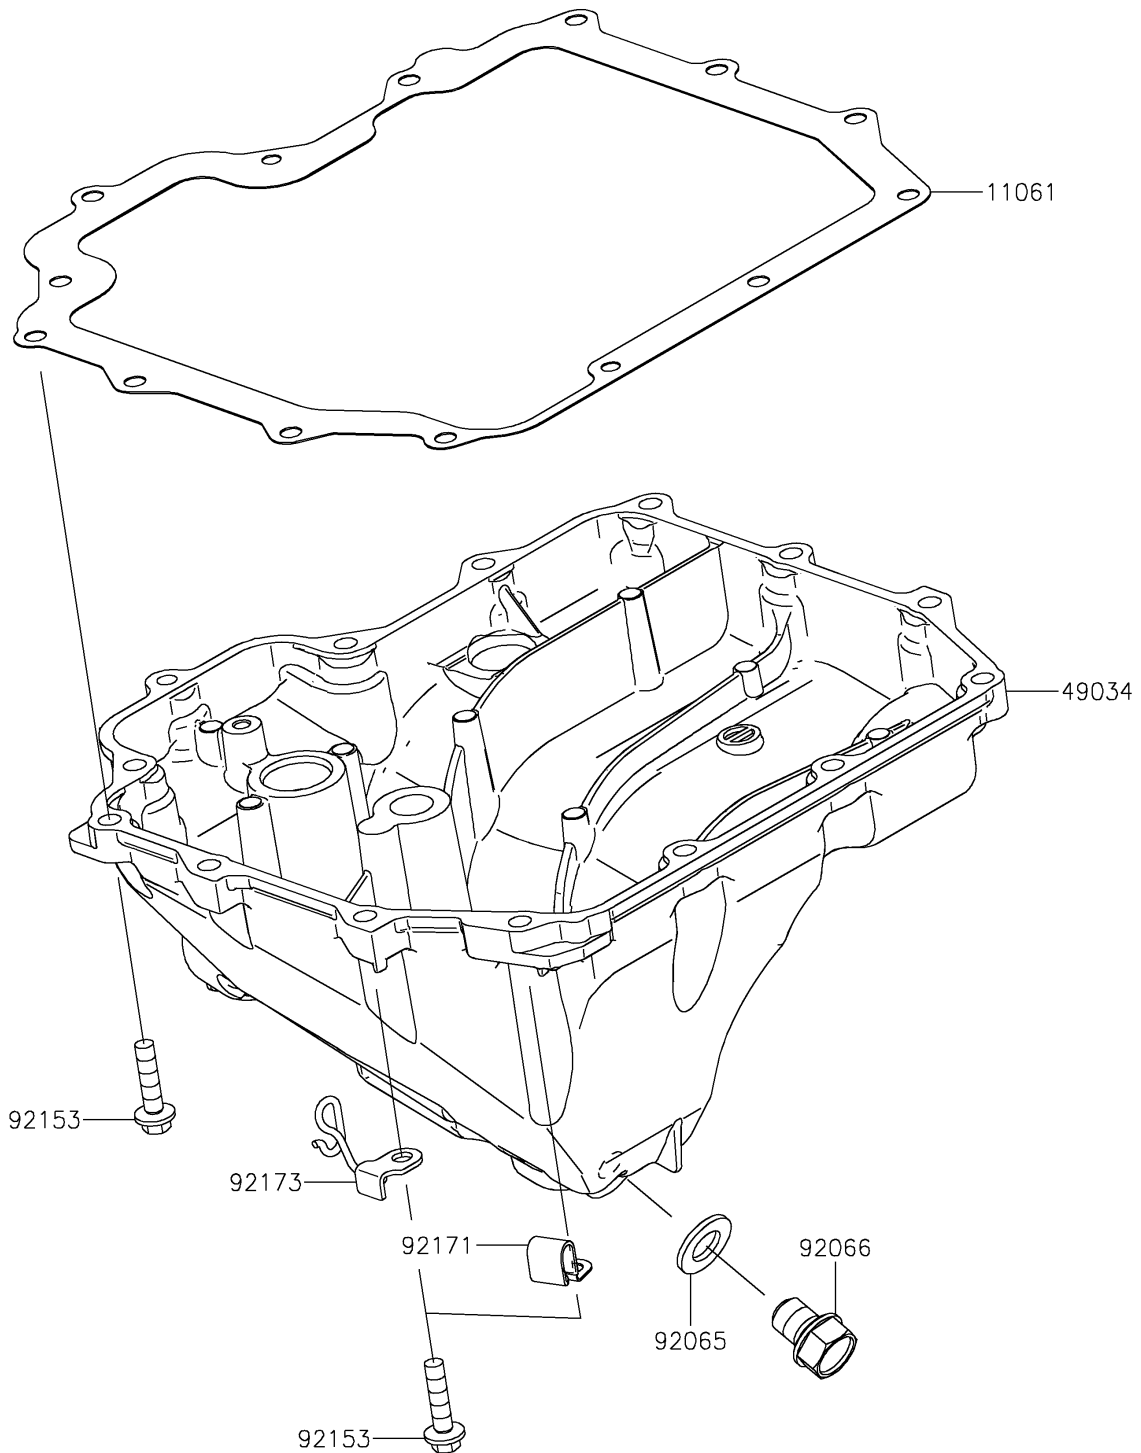

2026 Ninja ZX-10R ABS

PARTS DIAGRAM

Oil Pan

E1434

2026 Ninja ZX-10R ABS

PARTS LIST

Oil Pan

ITEM NAME	PART NUMBER	QUANTITY
GASKET,OIL PAN (Ref # 11061)	11061-0747	1
PAN-OIL (Ref # 49034)	49034-0593	1
GASKET,12X22X2 (Ref # 92065)	92065-097	1
PLUG,12X15 (Ref # 92066)	92066-0079	1
BOLT,FLANGED,6X25 (Ref # 92153)	92153-1569	14
CLAMP (Ref # 92171)	92171-0534	1
CLAMP (Ref # 92173)	92173-1555	1