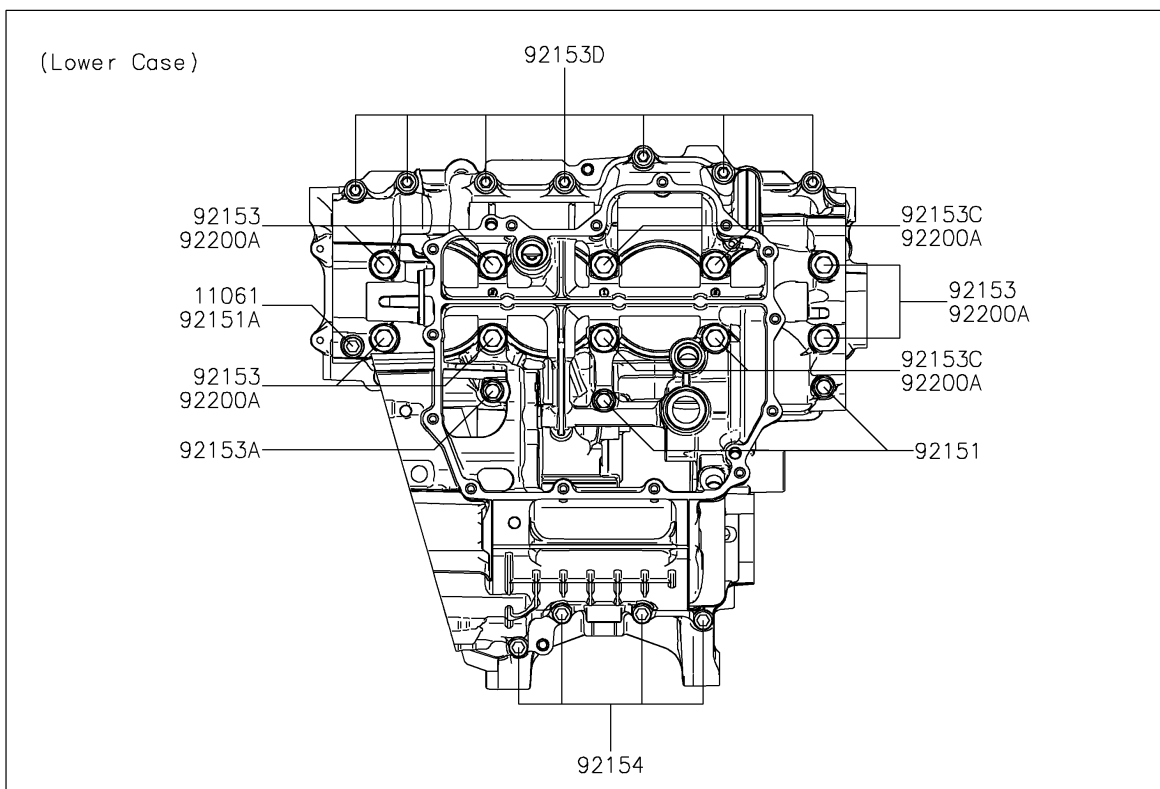

2026 Ninja ZX-10R ABS

PARTS DIAGRAM

Crankcase Bolt Pattern

E1412

2026 Ninja ZX-10R ABS

PARTS LIST

Crankcase Bolt Pattern

ITEM NAME

PART NUMBER

QUANTITY
