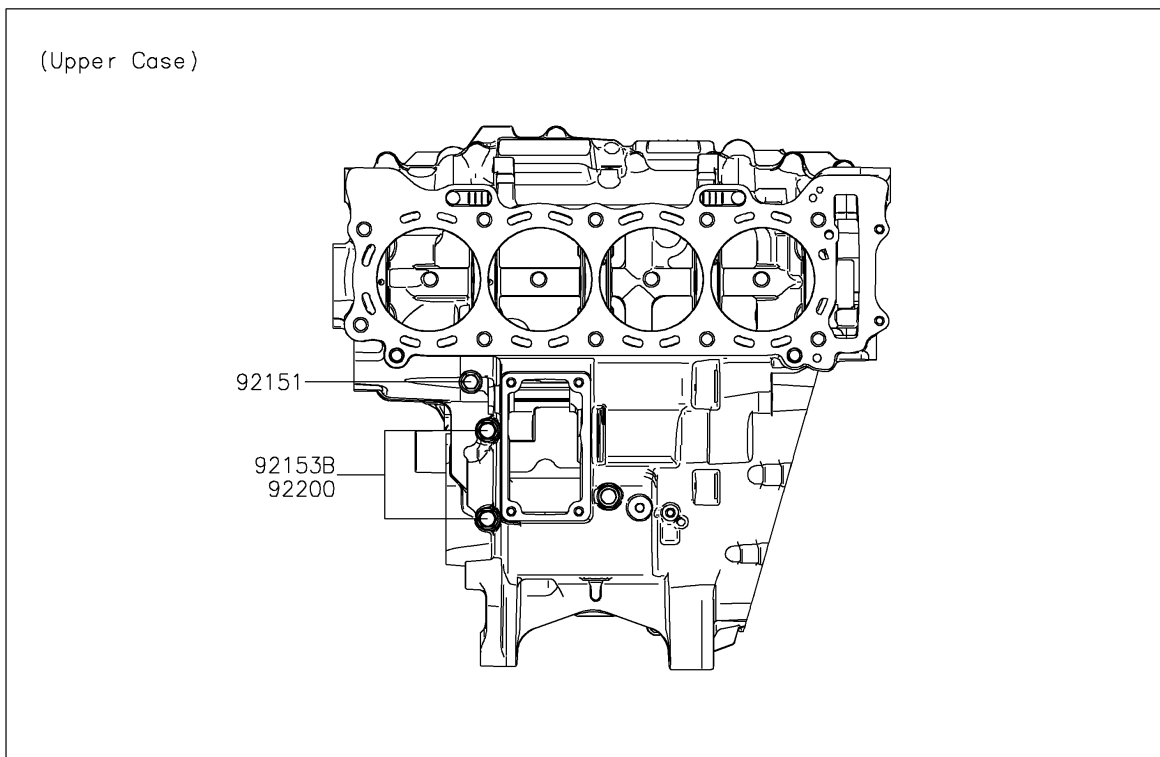

2026 Ninja ZX-10R ABS

PARTS DIAGRAM

Crankcase Bolt Pattern

E1412

2026 Ninja ZX-10R ABS

PARTS LIST

Crankcase Bolt Pattern

ITEM NAME

PART NUMBER

QUANTITY
