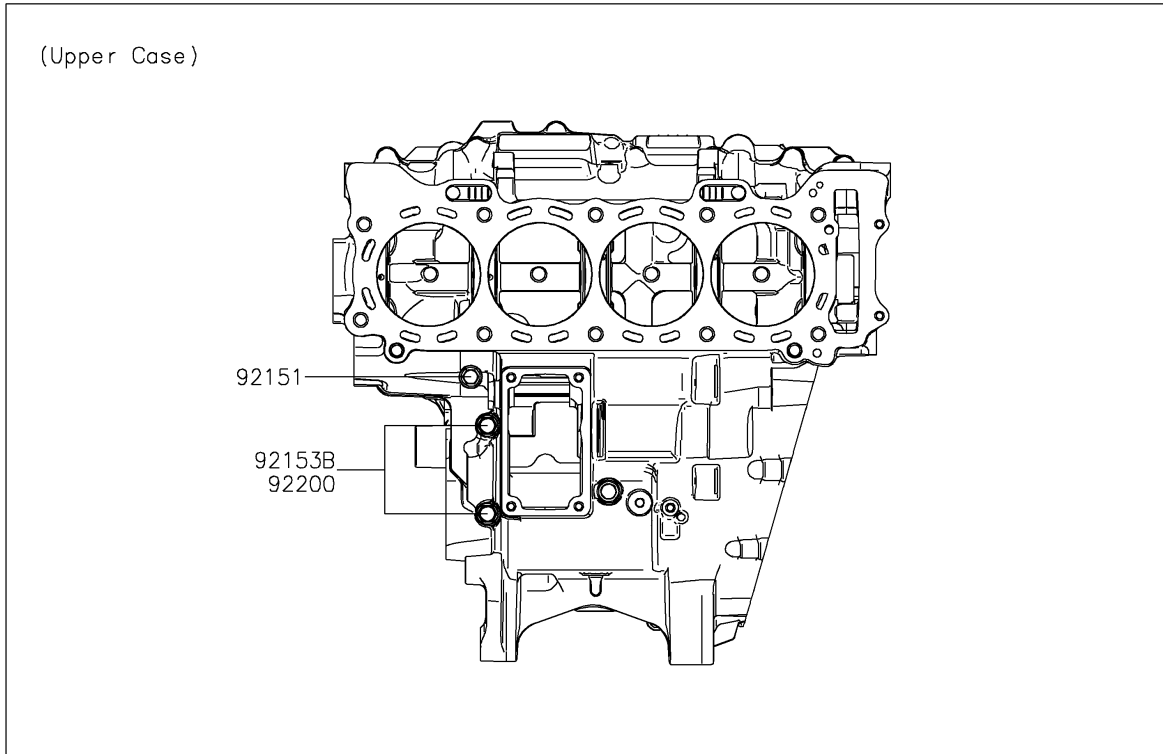

2026 Ninja ZX-10R ABS

PARTS DIAGRAM

Crankcase Bolt Pattern

E1412

2026 Ninja ZX-10R ABS

PARTS LIST

Crankcase Bolt Pattern

ITEM NAME	PART NUMBER	QUANTITY
GASKET,6.2X13.5X1.0 (Ref # 11061)	11061-0262	1
BOLT,FLANGED,7X50 (Ref # 92151)	92151-1223	3
BOLT,6X60 (Ref # 92151A)	92151-1791	1
BOLT,FLANGED,9X100 (Ref # 92153)	92153-0447	6
BOLT,FLANGED,7X45 (Ref # 92153A)	92153-1041	1
BOLT,8X63 (Ref # 92153B)	92153-1110	2
BOLT,FLANGED,9X113 (Ref # 92153C)	92153-1449	4
BOLT,FLANGED,6X45 (Ref # 92153D)	92153-1575	7
BOLT,FLANGED,6X40 (Ref # 92154)	92154-0861	4
WASHER,8.2X16X1.6 (Ref # 92200)	92200-0047	2
WASHER,9.2X19X2.3 (Ref # 92200A)	92200-0115	10