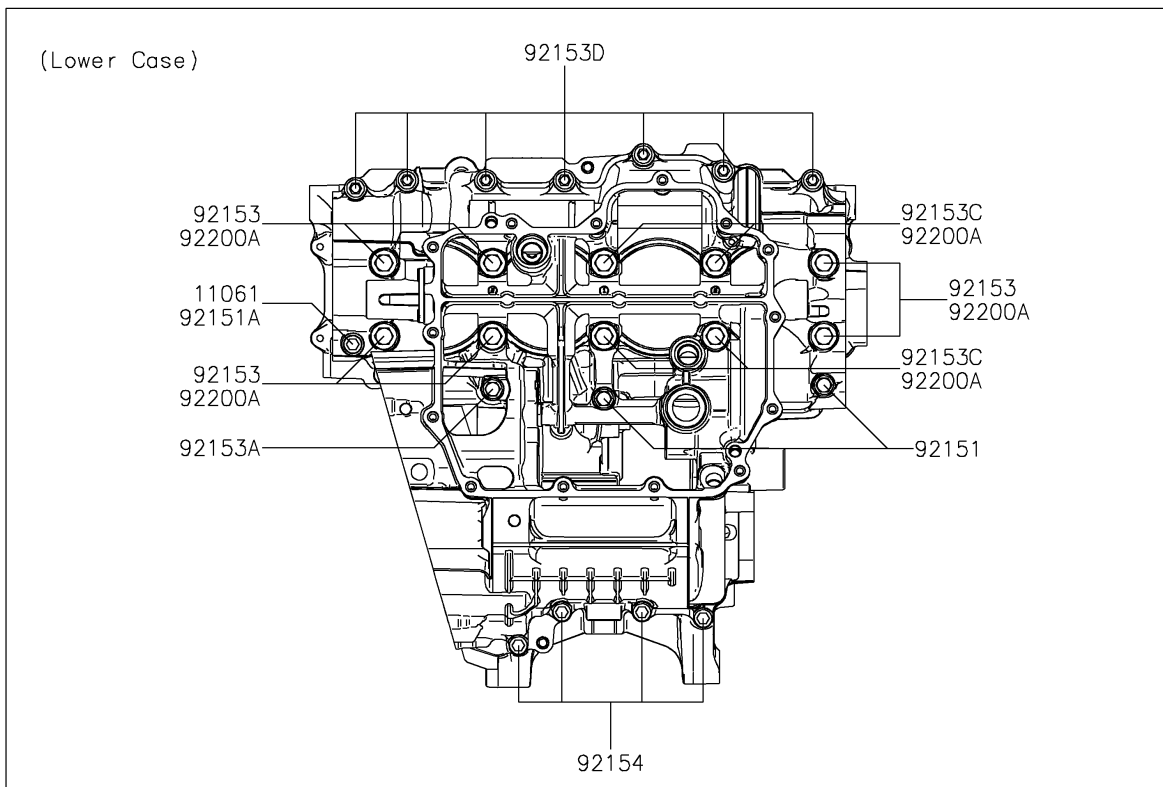

2026 Ninja ZX-10R ABS

PARTS DIAGRAM

Crankcase Bolt Pattern

E1412

2026 Ninja ZX-10R ABS

PARTS LIST

Crankcase Bolt Pattern

ITEM NAME	PART NUMBER	QUANTITY
GASKET,6.2X13.5X1.0 (Ref # 11061)	11061-0262	1
BOLT,FLANGED,7X50 (Ref # 92151)	92151-1223	3
BOLT,6X60 (Ref # 92151A)	92151-1791	1
BOLT,FLANGED,9X100 (Ref # 92153)	92153-0447	6
BOLT,FLANGED,7X45 (Ref # 92153A)	92153-1041	1
BOLT,8X63 (Ref # 92153B)	92153-1110	2
BOLT,FLANGED,9X113 (Ref # 92153C)	92153-1449	4
BOLT,FLANGED,6X45 (Ref # 92153D)	92153-1575	7
BOLT,FLANGED,6X40 (Ref # 92154)	92154-0861	4
WASHER,8.2X16X1.6 (Ref # 92200)	92200-0047	2
WASHER,9.2X19X2.3 (Ref # 92200A)	92200-0115	10