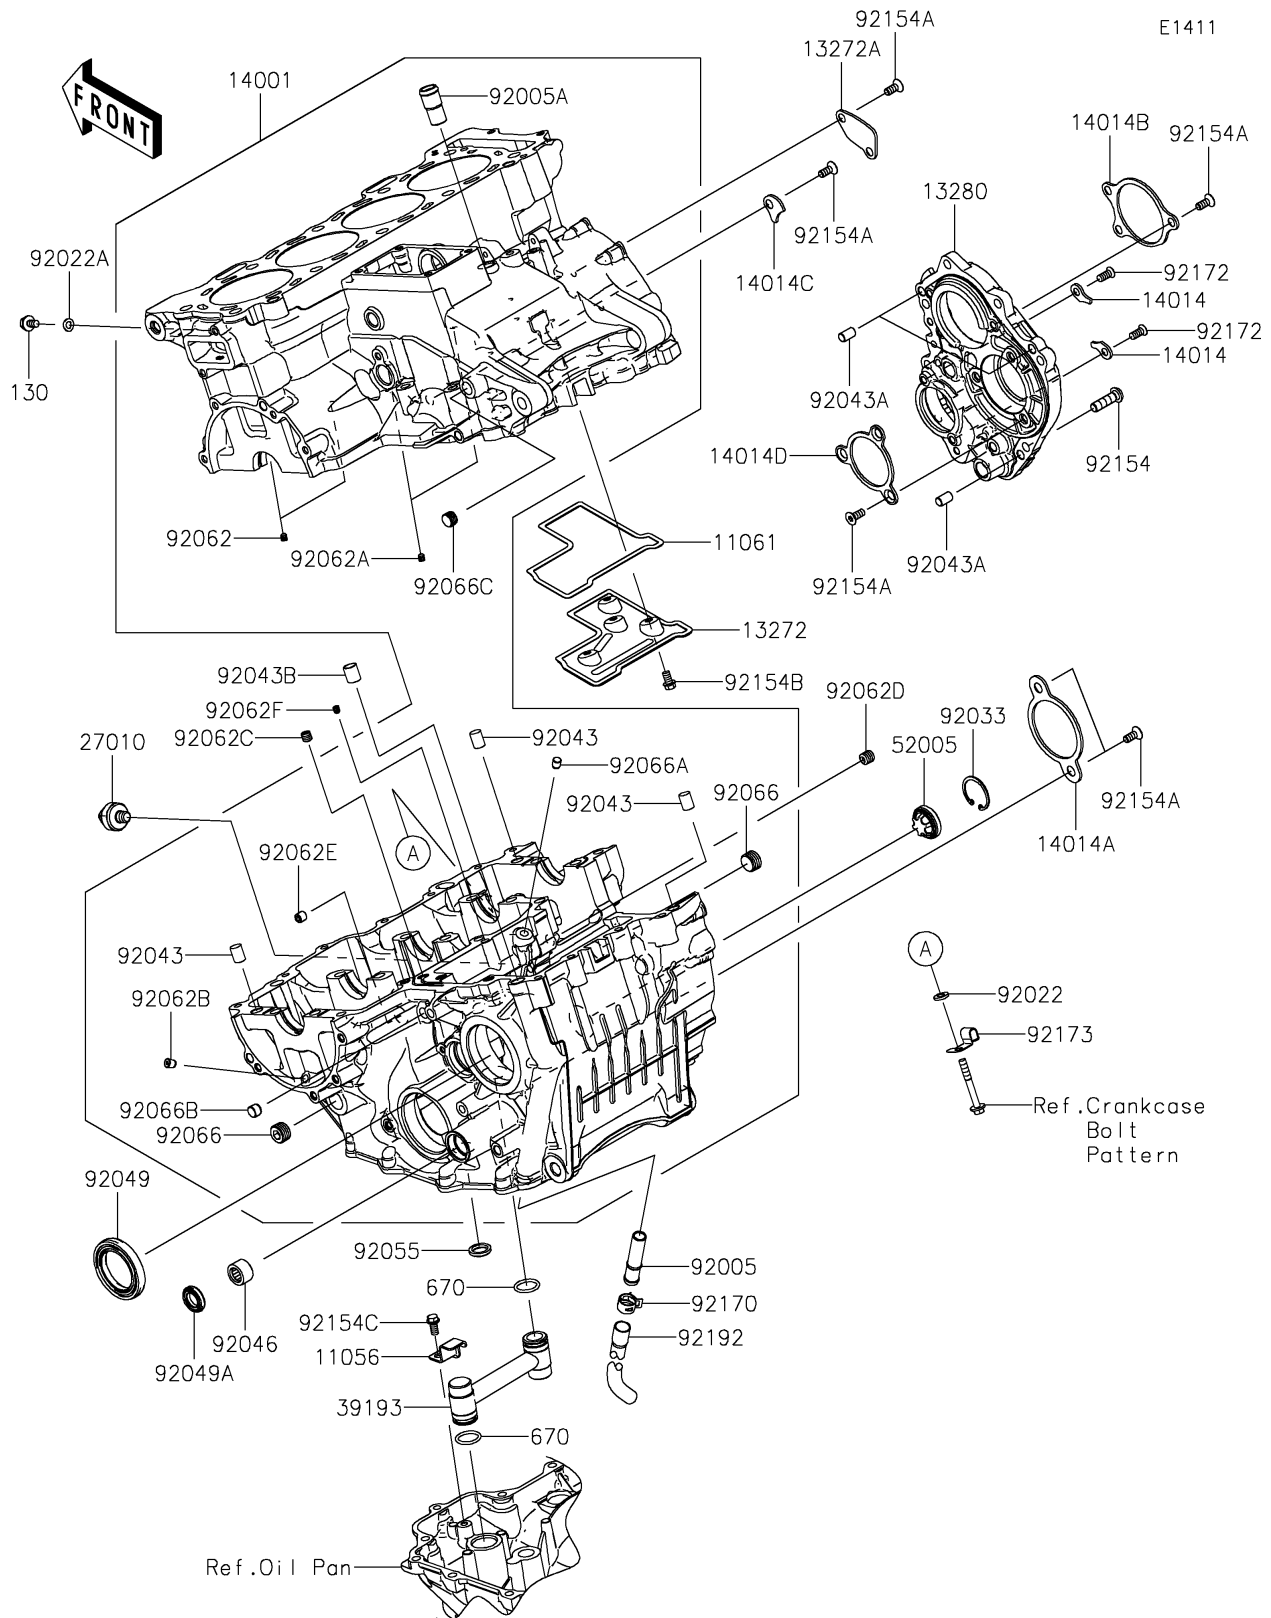

2026 Ninja ZX-10R ABS

PARTS DIAGRAM

Crankcase

2026 Ninja ZX-10R ABS

PARTS LIST

Crankcase

ITEM NAME	PART NUMBER	QUANTITY
BRACKET,OIL PIPE (Ref # 11056)	11056-0189	1
GASKET,BREATHER ROOM (Ref # 11061)	11061-0435	1
PLATE,BREATHER ROOM (Ref # 13272)	13272-0886	1
PLATE (Ref # 13272A)	13272-0887	1
HOLDER,TRANSMISSION (Ref # 13280)	13280-0859	1
SET-CRANKCASE (Ref # 14001)	14001-0729	1
PLATE-POSITION (Ref # 14014)	14014-0042	2
PLATE-POSITION (Ref # 14014A)	14014-0044	1
PLATE-POSITION (Ref # 14014B)	14014-0046	1
PLATE-POSITION (Ref # 14014C)	14014-0559	1
PLATE-POSITION (Ref # 14014D)	14014-0560	1
SWITCH,OIL PRESSURE (Ref # 27010)	27010-1313	1
PIPE-OIL (Ref # 39193)	39193-0061	1
GAUGE (Ref # 52005)	52005-1120	1
FITTING (Ref # 92005)	92005-0126	1
FITTING,BREATHER (Ref # 92005A)	92005-1238	1
WASHER,6.5X13X2.0 (Ref # 92022)	92022-1523	1
WASHER,6.2X11X1 (Ref # 92022A)	92022-304	1
RING-SNAP (Ref # 92033)	92033-1305	1
PIN,10X14 (Ref # 92043)	92043-1506	3
PIN,8X14 (Ref # 92043A)	92043-1567	3
PIN,10.1X12X14 (Ref # 92043B)	92043-4009	1
BEARING-NEEDLE,HK1412FM (Ref # 92046)	92046-0043	1
SEAL-OIL,TC38 57 8 (Ref # 92049)	92049-0068	1
SEAL-OIL,TC14245 (Ref # 92049A)	92049-1520	1
RING-O (Ref # 92055)	92055-0211	1
NOZZLE (Ref # 92062)	92062-0004	2
NOZZLE (Ref # 92062A)	92062-0010	2
NOZZLE (Ref # 92062B)	92062-0012	1