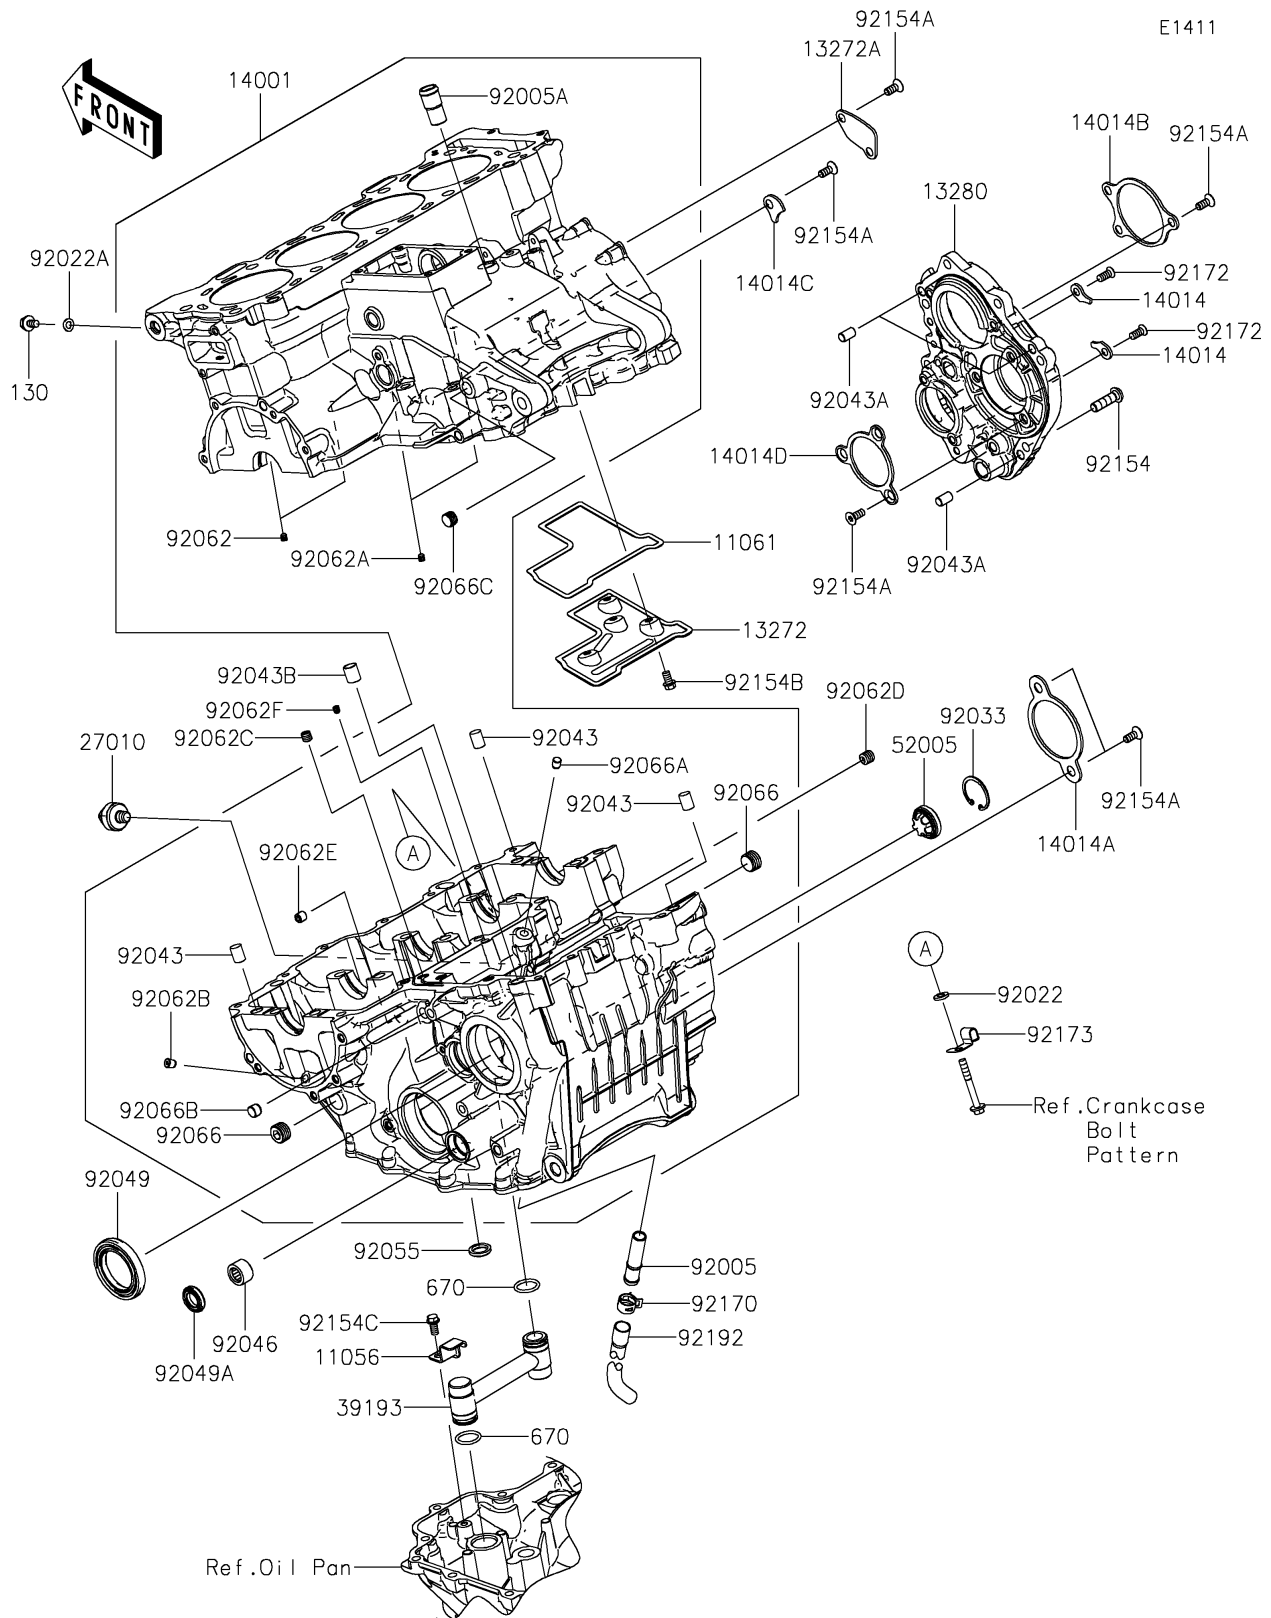

2026 NINJA® ZX™-10R ABS

PARTS DIAGRAM

Crankcase