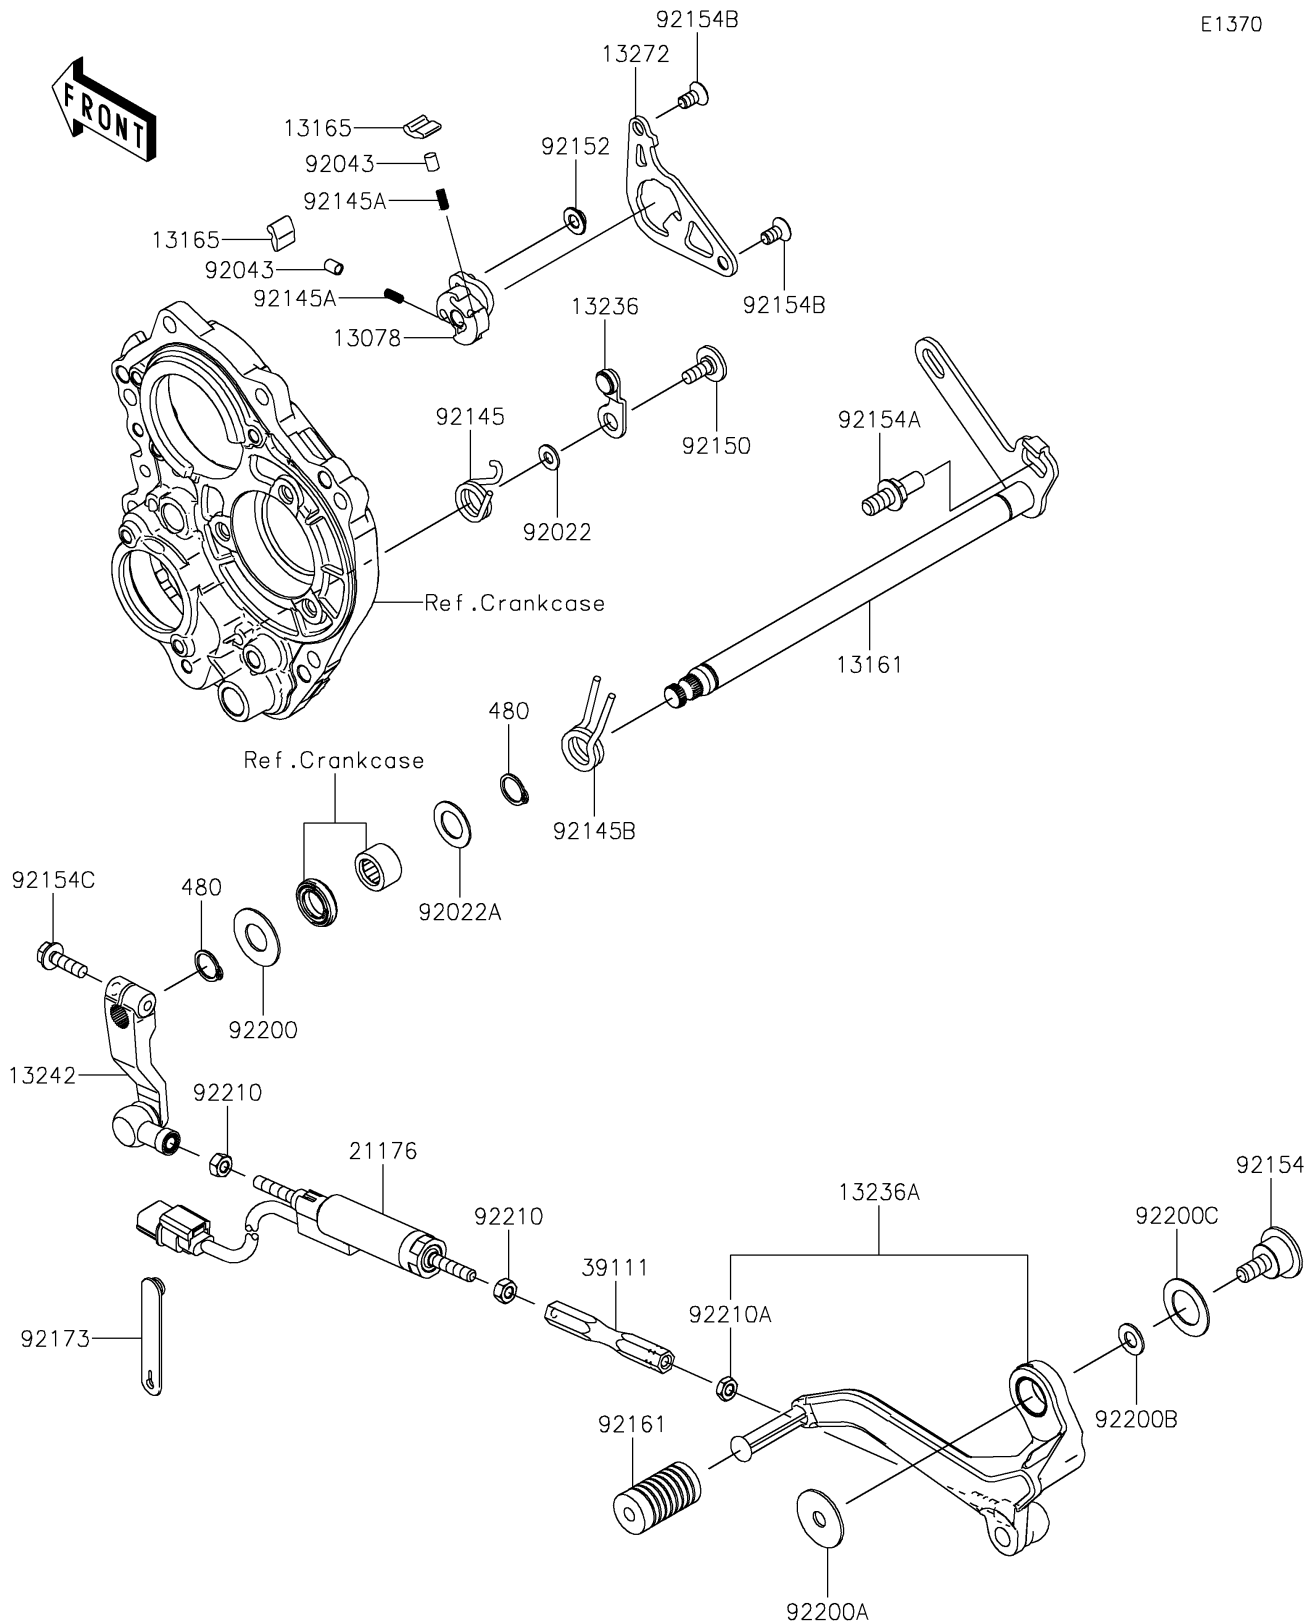

2026 Ninja ZX-10R ABS

PARTS DIAGRAM

Gear Change Mechanism

E1370

2026 Ninja ZX-10R ABS

PARTS LIST

Gear Change Mechanism

ITEM NAME	PART NUMBER	QUANTITY
RATCHET (Ref # 13078)	13078-0012	1
LEVER-COMP-CHANGE SHAFT (Ref # 13161)	13161-0078	1
PAWL (Ref # 13165)	13165-0018	2
LEVER-COMP,POSITION (Ref # 13236)	13236-0192	1
LEVER-COMP,CHANGE PEDAL (Ref # 13236A)	13236-0843	1
LEVER-ASSY-CHANGE (Ref # 13242)	13242-0241	1
PLATE (Ref # 13272)	13272-2171	1
SENSOR,QUICK SHIFTER (Ref # 21176)	21176-0850	1
ROD-TIE (Ref # 39111)	39111-0338	1
WASHER,6X12.8X1.2 (Ref # 92022)	92022-1827	1
WASHER,14.3X24X1 (Ref # 92022A)	92022-272	1
PIN,PLUNGER (Ref # 92043)	92043-1676	2
SPRING (Ref # 92145)	92145-0849	1
SPRING (Ref # 92145A)	92145-1490	2
SPRING (Ref # 92145B)	92145-1734	1
BOLT,SOCKET,6X16 (Ref # 92150)	92150-1673	1
COLLAR (Ref # 92152)	92152-1414	1
BOLT (Ref # 92154)	92154-1884	1
BOLT,RETURN SPRING (Ref # 92154A)	92154-1885	1
BOLT,TORX,6X8.7 (Ref # 92154B)	92154-1886	2
BOLT,FLANGED,6X20 (Ref # 92154C)	92154-2090	1
DAMPER (Ref # 92161)	92161-2401	1
CLAMP (Ref # 92173)	92173-2199	1
WASHER (Ref # 92200)	92200-0265	1
WASHER,8.2X30X1.5 (Ref # 92200A)	92200-0810	1
WASHER,8.2X18X1.2 (Ref # 92200B)	92200-0811	1
WASHER,18.3X30X1 (Ref # 92200C)	92200-0812	1
NUT,6MM (Ref # 92210)	92210-1100	2
NUT,LEFT HANDED,6MM (Ref # 92210A)	92210-1101	1

2026 Ninja ZX-10R ABS

PARTS LIST

Gear Change Mechanism

ITEM NAME	PART NUMBER	QUANTITY
CIRCLIP-TYPE-C,14MM (Ref # 480)	480J1400	2