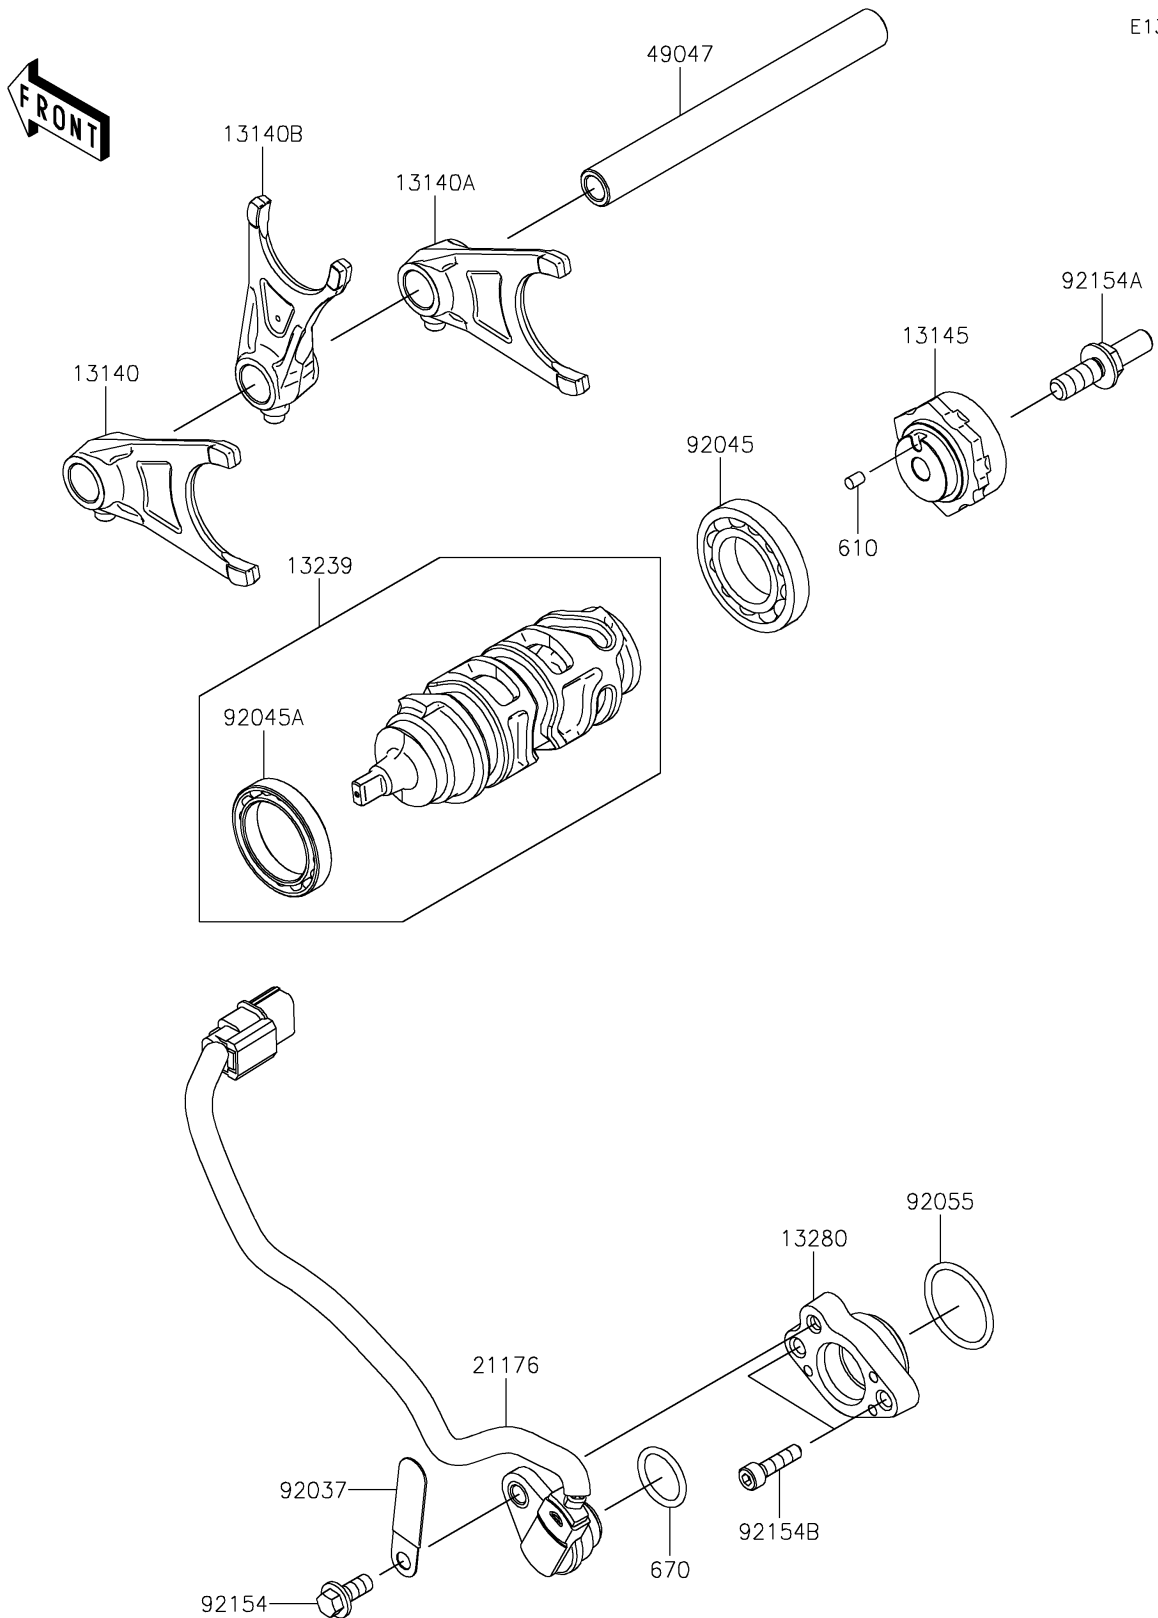

2026 Ninja ZX-10R ABS

PARTS DIAGRAM

Gear Change Drum/Shift Fork(s)

2026 Ninja ZX-10R ABS

PARTS LIST

Gear Change Drum/Shift Fork(s)

ITEM NAME	PART NUMBER	QUANTITY
FORK-SHIFT,OUTPUT,LH (Ref # 13140)	13140-0064	1
FORK-SHIFT,OUTPUT,RH (Ref # 13140A)	13140-0065	1
FORK-SHIFT,INPUT,CNT (Ref # 13140B)	13140-0650	1
CAM-CHANGE DRUM (Ref # 13145)	13145-0051	1
DRUM-ASSY-CHANGE (Ref # 13239)	13239-0041	1
HOLDER,GEAR POSITION SENSOR (Ref # 13280)	13280-0846	1
SENSOR,GEAR POSITION (Ref # 21176)	21176-0820	1
ROD-SHIFT (Ref # 49047)	49047-0623	1
CLAMP,L=45 (Ref # 92037)	92037-1539	1
BEARING-BALL,16005 (Ref # 92045)	92045-1045	1
BEARING-BALL,6806 (Ref # 92045A)	92045-1152	1
RING-O,27.7X2.4 (Ref # 92055)	92055-091	1
BOLT,FLANGED,6X14 (Ref # 92154)	92154-1797	1
BOLT (Ref # 92154A)	92154-1883	1
BOLT,SOCKET,5X20 (Ref # 92154B)	92154-2084	2
ROLLER,4X6 (Ref # 610)	610A0406	1
O RING,18MM (Ref # 670)	670D2018	1