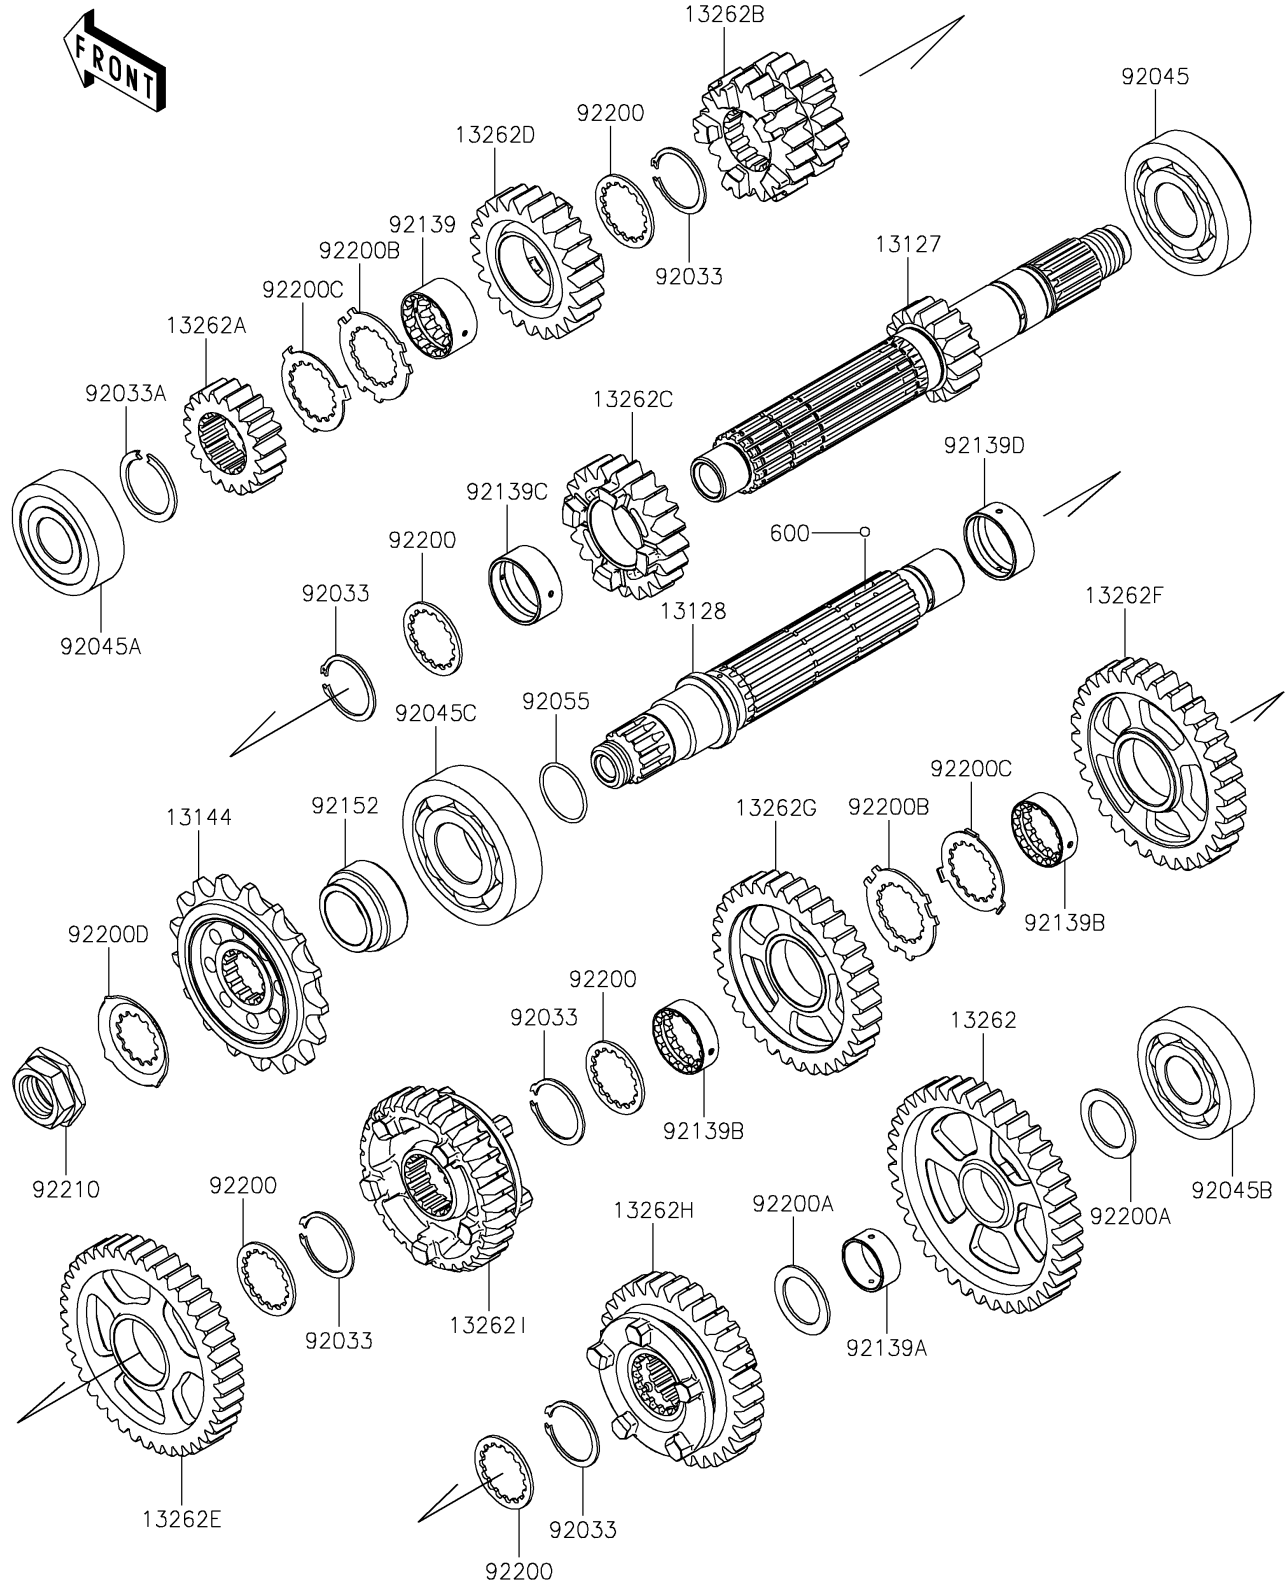

2026 Ninja ZX-10R ABS

PARTS DIAGRAM

Transmission

E1361

2026 Ninja ZX-10R ABS

PARTS LIST

Transmission

ITEM NAME	PART NUMBER	QUANTITY
SHAFT-TRANSMISSION INPUT,15T (Ref # 13127)	13127-0671	1
SHAFT-TRANSMISSION OUTPUT (Ref # 13128)	13128-0670	1
SPROCKET-OUTPUT,17T,#525 (Ref # 13144)	13144-0004	1
GEAR,OUTPUT LOW,39T (Ref # 13262)	13262-1207	1
GEAR,INPUT 2ND,19T (Ref # 13262A)	13262-1529	1
GEAR,INPUT 3RD&4TH,17T&20T (Ref # 13262B)	13262-1530	1
GEAR,INPUT 5TH,21T (Ref # 13262C)	13262-1531	1
GEAR,INPUT 6TH,23T (Ref # 13262D)	13262-1532	1
GEAR,OUTPUT 2ND,41T (Ref # 13262E)	13262-1533	1
GEAR,OUTPUT 3RD,32T (Ref # 13262F)	13262-1534	1
GEAR,OUTPUT 4TH,33T (Ref # 13262G)	13262-1535	1
GEAR,OUTPUT 5TH,31T (Ref # 13262H)	13262-1536	1
GEAR,OUTPUT 6TH,30T (Ref # 13262I)	13262-1537	1
RING-SNAP,25.9X30.6X1.2 (Ref # 92033)	92033-1037	5
RING-SNAP,T=1.5 (Ref # 92033A)	92033-1249	1
BEARING-BALL,830045-5SH2 (Ref # 92045)	92045-0047	1
BEARING-BALL,DG2152RDDSH2 (Ref # 92045A)	92045-0048	1
BEARING-BALL,63/22LU (Ref # 92045B)	92045-0156	1
BEARING-BALL,63/28 (Ref # 92045C)	92045-1189	1
RING-O,21.5X1.5 (Ref # 92055)	92055-1293	1
BUSHING,GEAR,6TH IN (Ref # 92139)	92139-0036	1
BUSHING,GEAR,LOW OUT (Ref # 92139A)	92139-0038	1
BUSHING,25.0X31.0X9.4 (Ref # 92139B)	92139-0309	2
BUSHING,28.1X31.0X13.5 (Ref # 92139C)	92139-0324	1
BUSHING,28.1X31.0X11.5 (Ref # 92139D)	92139-0734	1
COLLAR (Ref # 92152)	92152-0885	1
WASHER,28.3X34.0X1.6 (Ref # 92200)	92200-0050	5
WASHER,22.1X32.0X1.4 (Ref # 92200A)	92200-0138	2
WASHER,25.8X40.5X1.5 (Ref # 92200B)	92200-1522	2

2026 Ninja ZX-10R ABS

PARTS LIST

Transmission

ITEM NAME	PART NUMBER	QUANTITY
WASHER,25.2X37.0X1.0 (Ref # 92200C)	92200-1523	2
WASHER (Ref # 92200D)	92200-1720	1
NUT,20MM (Ref # 92210)	92210-0850	1
BALL-STEEL,5/32 (Ref # 600)	600A0500	3