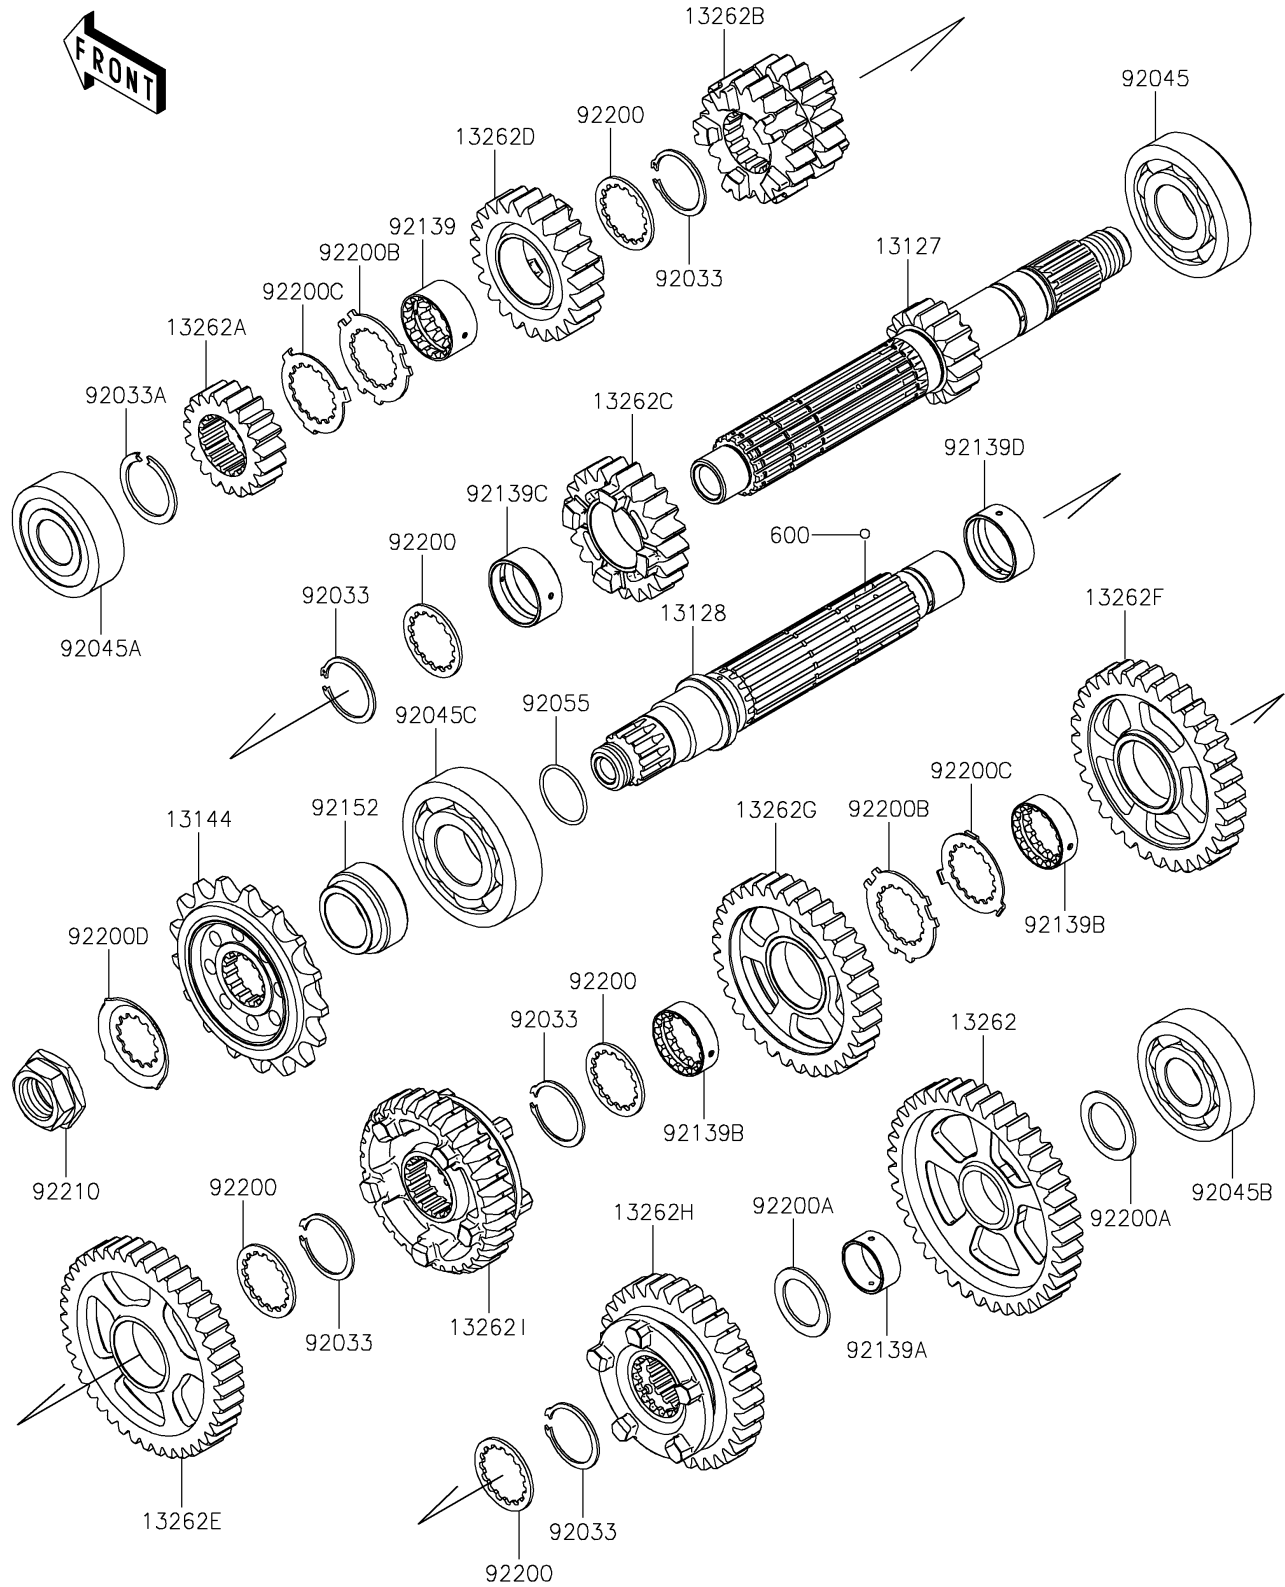

2026 NINJA® ZX™-10R ABS

PARTS DIAGRAM

Transmission

E1361

2026 NINJA® ZX™-10R ABS

PARTS LIST

Transmission

ITEM NAME	PART NUMBER	QUANTITY
SHAFT-TRANSMISSION INPUT,15T (Ref # 13127)	13127-0671	1
SHAFT-TRANSMISSION OUTPUT (Ref # 13128)	13128-0670	1
SPROCKET-OUTPUT,17T,#525 (Ref # 13144)	13144-0004	1
GEAR,OUTPUT LOW,39T (Ref # 13262)	13262-1207	1
GEAR,INPUT 2ND,19T (Ref # 13262A)	13262-1529	1
GEAR,INPUT 3RD&4TH,17T&20T (Ref # 13262B)	13262-1530	1
GEAR,INPUT 5TH,21T (Ref # 13262C)	13262-1531	1
GEAR,INPUT 6TH,23T (Ref # 13262D)	13262-1532	1
GEAR,OUTPUT 2ND,41T (Ref # 13262E)	13262-1533	1
GEAR,OUTPUT 3RD,32T (Ref # 13262F)	13262-1534	1
GEAR,OUTPUT 4TH,33T (Ref # 13262G)	13262-1535	1
GEAR,OUTPUT 5TH,31T (Ref # 13262H)	13262-1536	1
GEAR,OUTPUT 6TH,30T (Ref # 13262I)	13262-1537	1
RING-SNAP,25.9X30.6X1.2 (Ref # 92033)	92033-1037	5
RING-SNAP,T=1.5 (Ref # 92033A)	92033-1249	1
BEARING-BALL,830045-5SH2 (Ref # 92045)	92045-0047	1
BEARING-BALL,DG2152RDDSH2 (Ref # 92045A)	92045-0048	1
BEARING-BALL,63/22LU (Ref # 92045B)	92045-0156	1
BEARING-BALL,63/28 (Ref # 92045C)	92045-1189	1
RING-O,21.5X1.5 (Ref # 92055)	92055-1293	1
BUSHING,GEAR,6TH IN (Ref # 92139)	92139-0036	1
BUSHING,GEAR,LOW OUT (Ref # 92139A)	92139-0038	1
BUSHING,25.0X31.0X9.4 (Ref # 92139B)	92139-0309	2
BUSHING,28.1X31.0X13.5 (Ref # 92139C)	92139-0324	1
BUSHING,28.1X31.0X11.5 (Ref # 92139D)	92139-0734	1
COLLAR (Ref # 92152)	92152-0885	1
WASHER,28.3X34.0X1.6 (Ref # 92200)	92200-0050	5
WASHER,22.1X32.0X1.4 (Ref # 92200A)	92200-0138	2
WASHER,25.8X40.5X1.5 (Ref # 92200B)	92200-1522	2

2026 NINJA® ZX™-10R ABS

PARTS LIST

Transmission

ITEM NAME	PART NUMBER	QUANTITY
WASHER,25.2X37.0X1.0 (Ref # 92200C)	92200-1523	2
WASHER (Ref # 92200D)	92200-1720	1
NUT,20MM (Ref # 92210)	92210-0850	1
BALL-STEEL,5/32 (Ref # 600)	600A0500	3