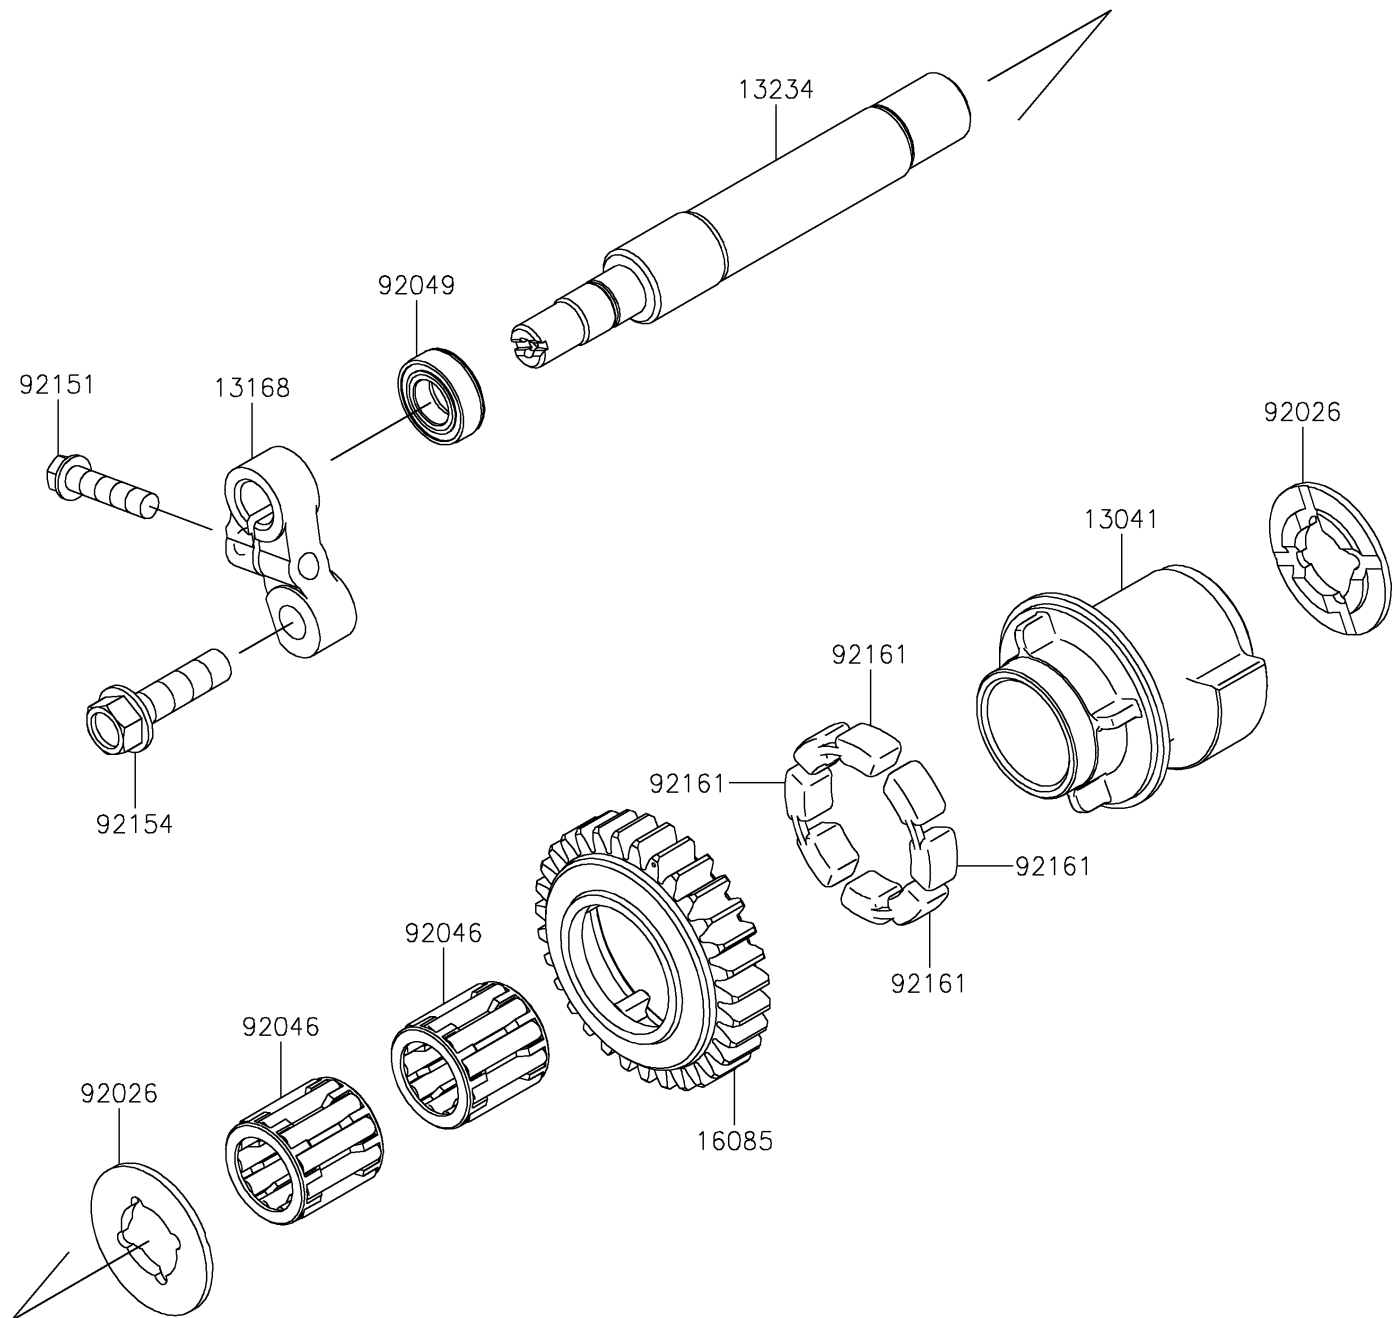

2026 Ninja ZX-10R ABS

PARTS DIAGRAM

Balancer

E1323

2026 Ninja ZX-10R ABS

PARTS LIST

Balancer

ITEM NAME	PART NUMBER	QUANTITY
BALANCER (Ref # 13041)	13041-0553	1
LEVER,BACKLASH ADJUSTMENT (Ref # 13168)	13168-0831	1
SHAFT-COMP (Ref # 13234)	13234-0589	1
GEAR,BALANCER,31T (Ref # 16085)	16085-0684	1
SPACER (Ref # 92026)	92026-0082	2
BEARING-NEEDLE (Ref # 92046)	92046-1266	2
SEAL-OIL (Ref # 92049)	92049-0720	1
BOLT,FLANGED-SMALL,6X25 (Ref # 92151)	92151-1930	1
BOLT,FLANGED,8X30 (Ref # 92154)	92154-1796	1
DAMPER (Ref # 92161)	92161-1055	4