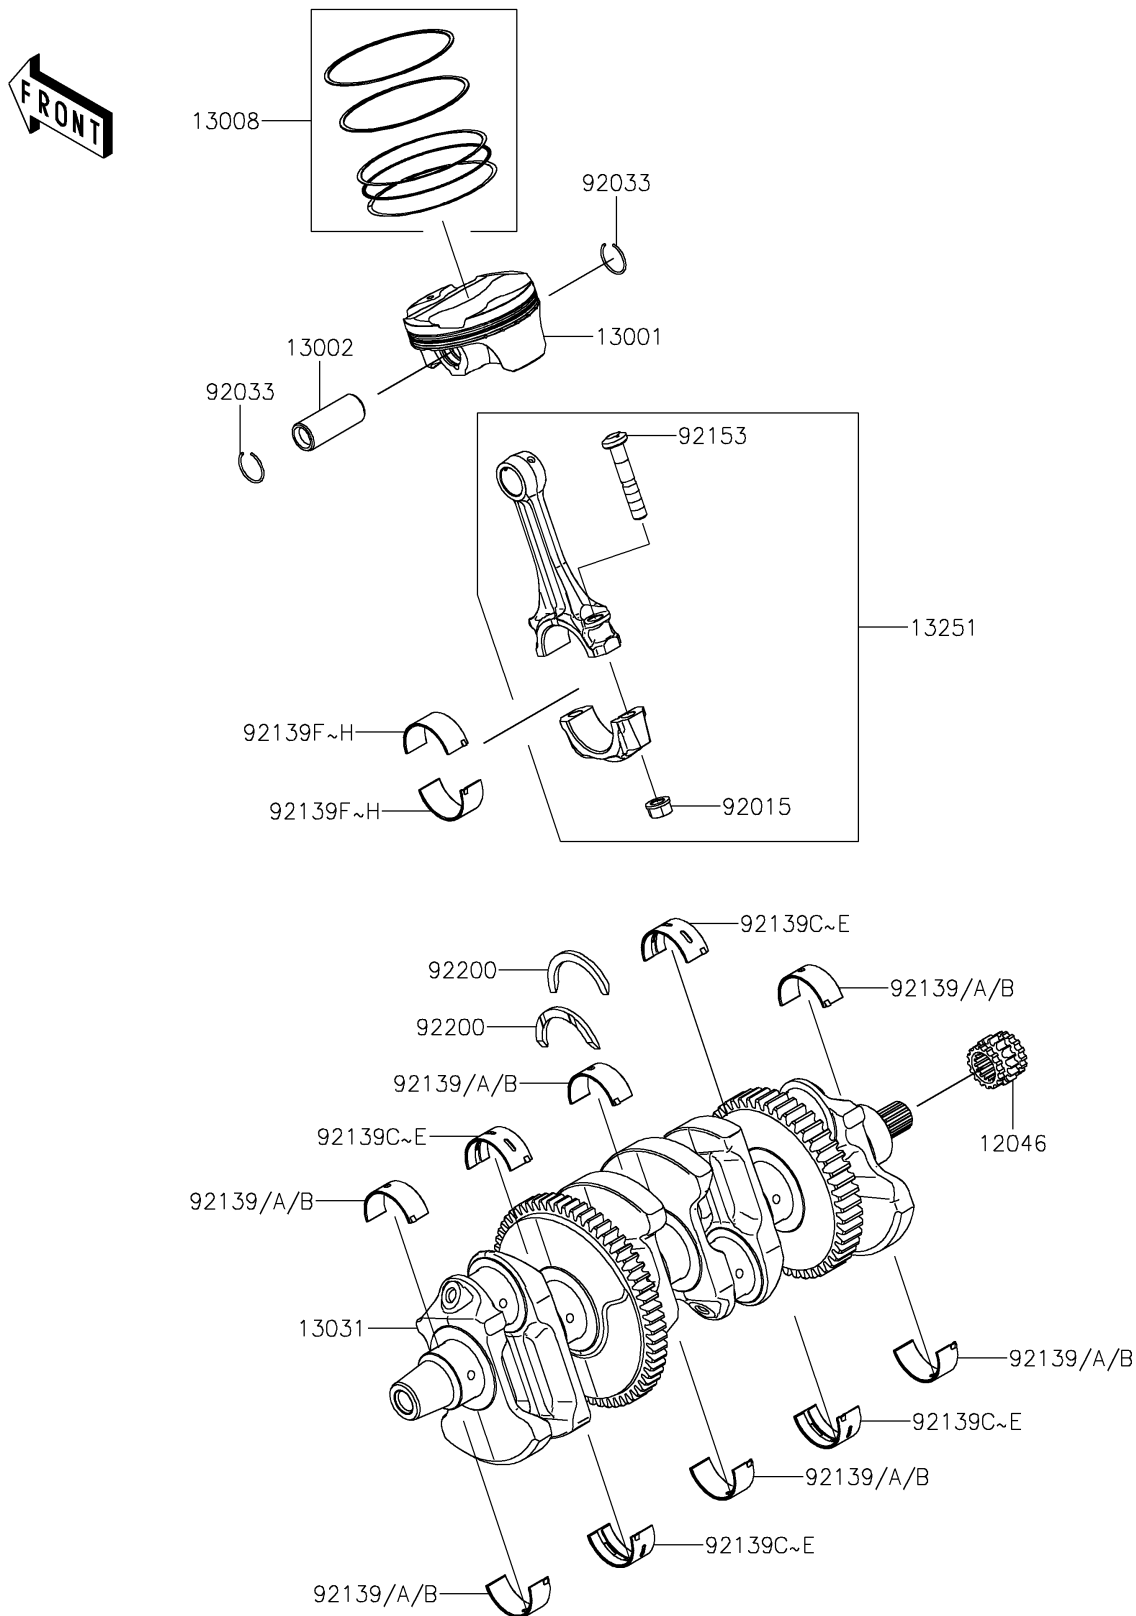

2026 Ninja ZX-10R ABS

PARTS DIAGRAM

Crankshaft/Piston(s)

E1320

2026 Ninja ZX-10R ABS

PARTS LIST

Crankshaft/Piston(s)

ITEM NAME

PART NUMBER

QUANTITY
