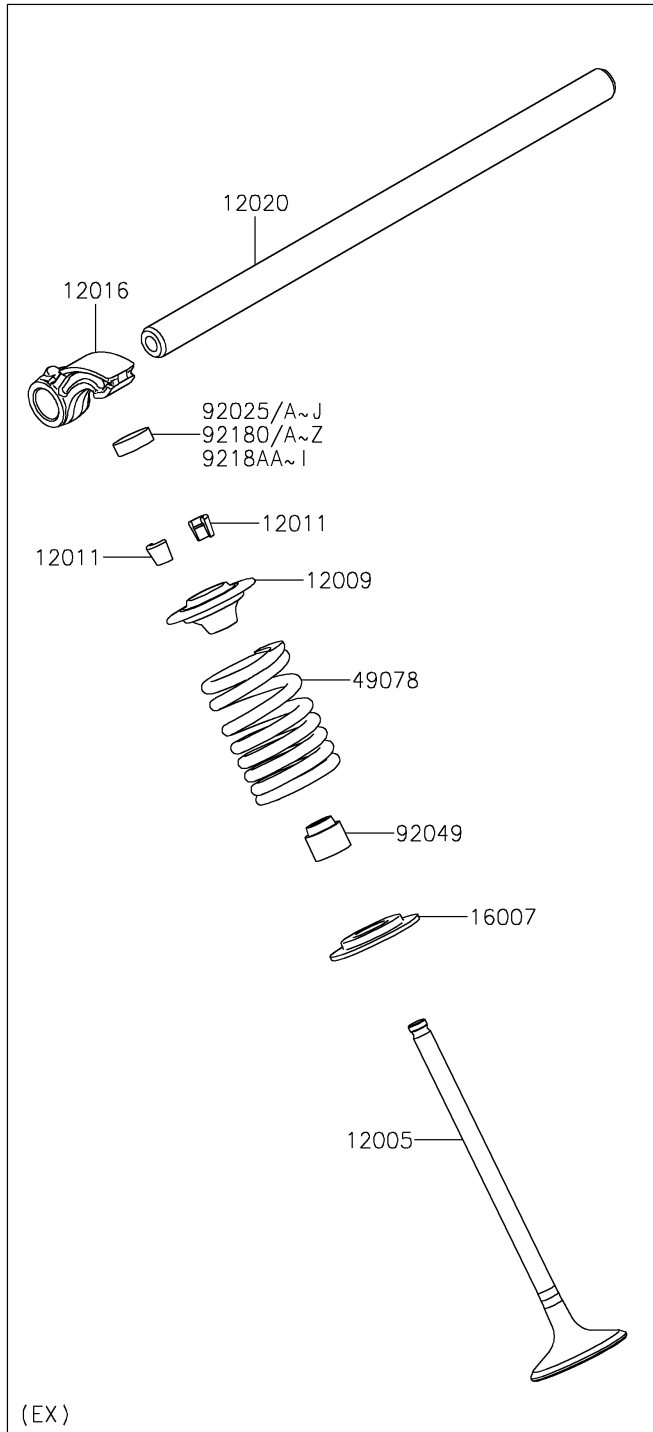

2026 Ninja ZX-10R ABS

PARTS DIAGRAM

Valve(s)

E1210

(EX)

(IN)

2026 Ninja ZX-10R ABS

PARTS LIST

Valve(s)

ITEM NAME

PART NUMBER

QUANTITY
