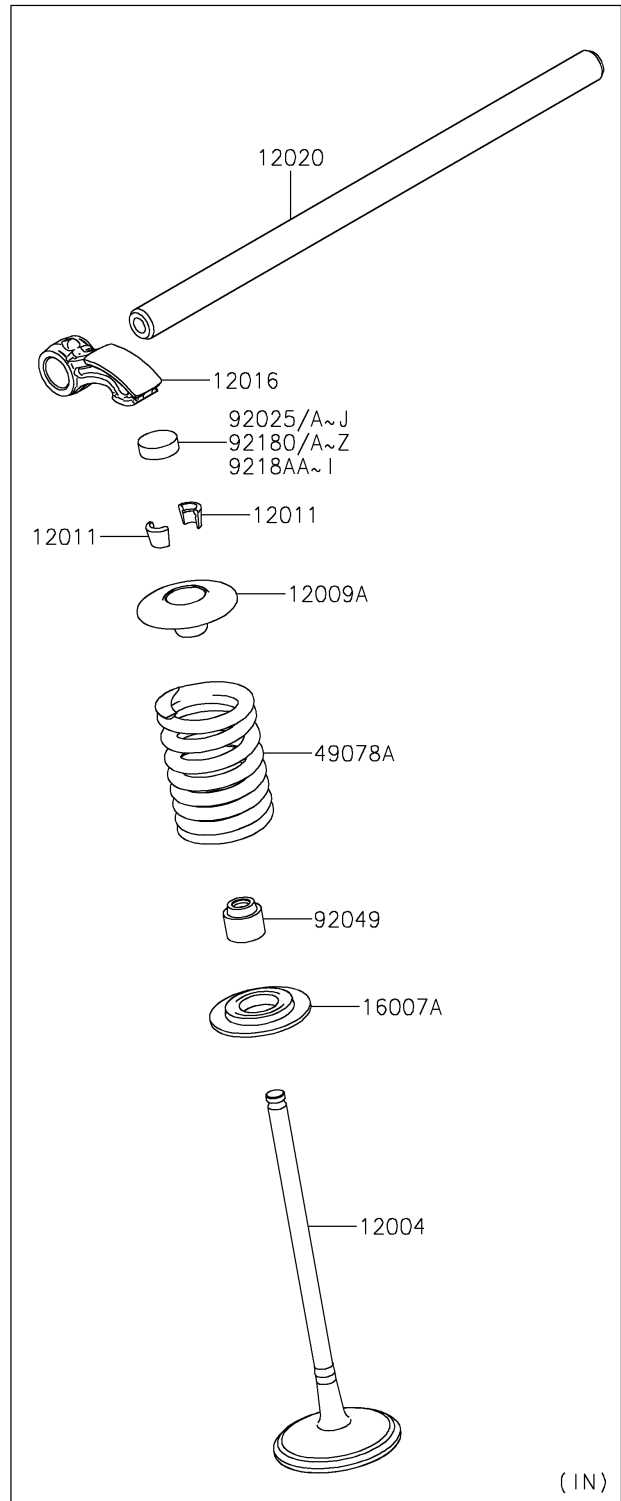

2026 Ninja ZX-10R ABS

PARTS DIAGRAM

Valve(s)

E1210

(EX)

(IN)

2026 Ninja ZX-10R ABS

PARTS LIST

Valve(s)

ITEM NAME

PART NUMBER

QUANTITY
