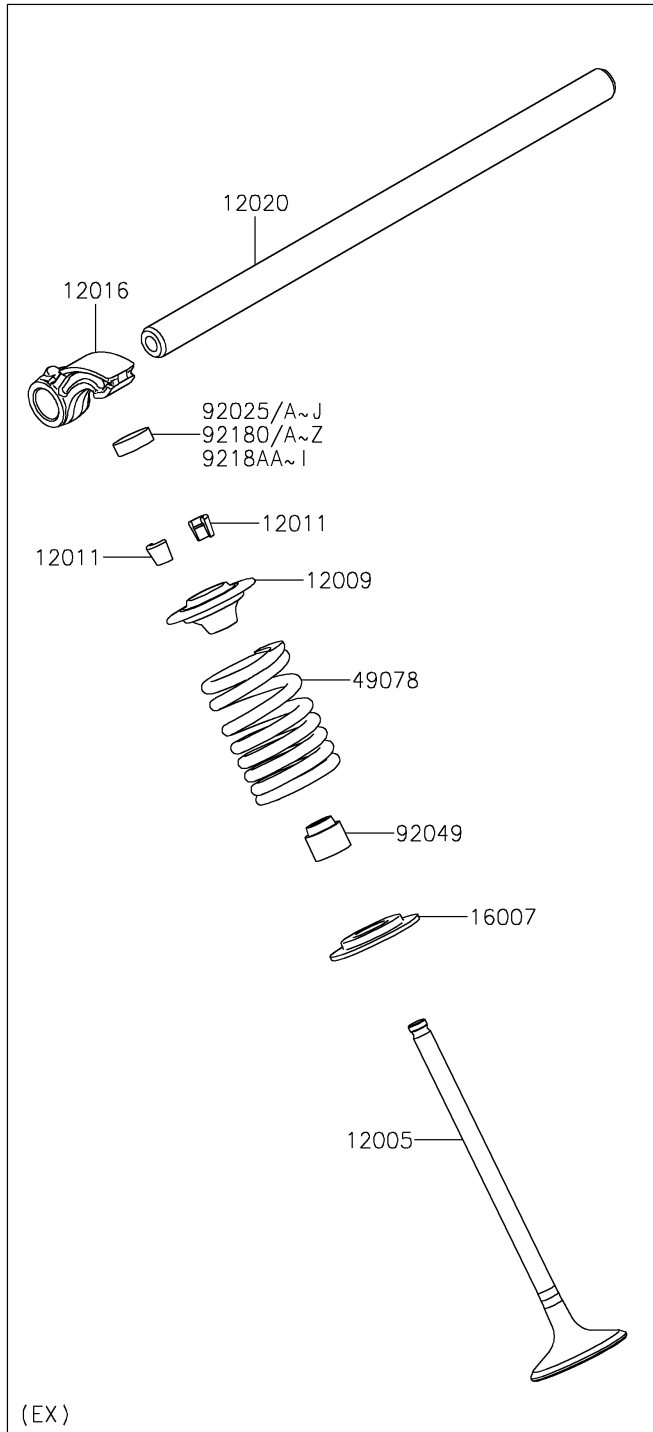

2026 Ninja ZX-10R ABS

PARTS DIAGRAM

Valve(s)

E1210

(EX)

(IN)

2026 Ninja ZX-10R ABS

PARTS LIST

Valve(s)

ITEM NAME	PART NUMBER	QUANTITY
VALVE-INTAKE (Ref # 12004)	12004-0763	8
VALVE-EXHAUST (Ref # 12005)	12005-0788	8
RETAINER-VALVE SPRING (Ref # 12009)	12009-0040	8
RETAINER-VALVE SPRING (Ref # 12009A)	12009-0044	8
COLLET (Ref # 12011)	12011-1053	32
ARM-ROCKER (Ref # 12016)	12016-0726	16
SHAFT-ROCKER (Ref # 12020)	12020-0026	4
SEAT-SPRING (Ref # 16007)	16007-0003	8
SEAT-SPRING (Ref # 16007A)	16007-0044	8
SPRING-ENGINE VALVE,EXHAUST (Ref # 49078)	49078-0729	8
SPRING-ENGINE VALVE,INTAKE (Ref # 49078A)	49078-0763	8
SHIM,T=2.50 (Ref # 92025)	92025-1880	AR
SHIM,T=2.55 (Ref # 92025A)	92025-1881	AR
SHIM,T=2.60 (Ref # 92025B)	92025-1882	AR
SHIM,T=2.65 (Ref # 92025C)	92025-1883	AR
SHIM,T=2.70 (Ref # 92025D)	92025-1884	AR
SHIM,T=2.75 (Ref # 92025E)	92025-1885	AR
SHIM,T=2.80 (Ref # 92025F)	92025-1886	AR
SHIM,T=2.85 (Ref # 92025G)	92025-1887	AR
SHIM,T=2.90 (Ref # 92025H)	92025-1888	AR
SHIM,T=2.95 (Ref # 92025I)	92025-1889	AR
SHIM,T=3.00 (Ref # 92025J)	92025-1890	16
SEAL-OIL,VSB 4.3 7.5 5.3 8.3 (Ref # 92049)	92049-1349	16
SHIM,T=2.825 (Ref # 92180)	92180-0216	AR
SHIM,T=2.875 (Ref # 92180A)	92180-0217	AR
SHIM,T=2.925 (Ref # 92180B)	92180-0218	AR
SHIM,T=2.975 (Ref # 92180C)	92180-0219	AR
SHIM,T=2.775 (Ref # 92180D)	92180-1196	AR
SHIM,T=3.025 (Ref # 92180E)	92180-1523	AR