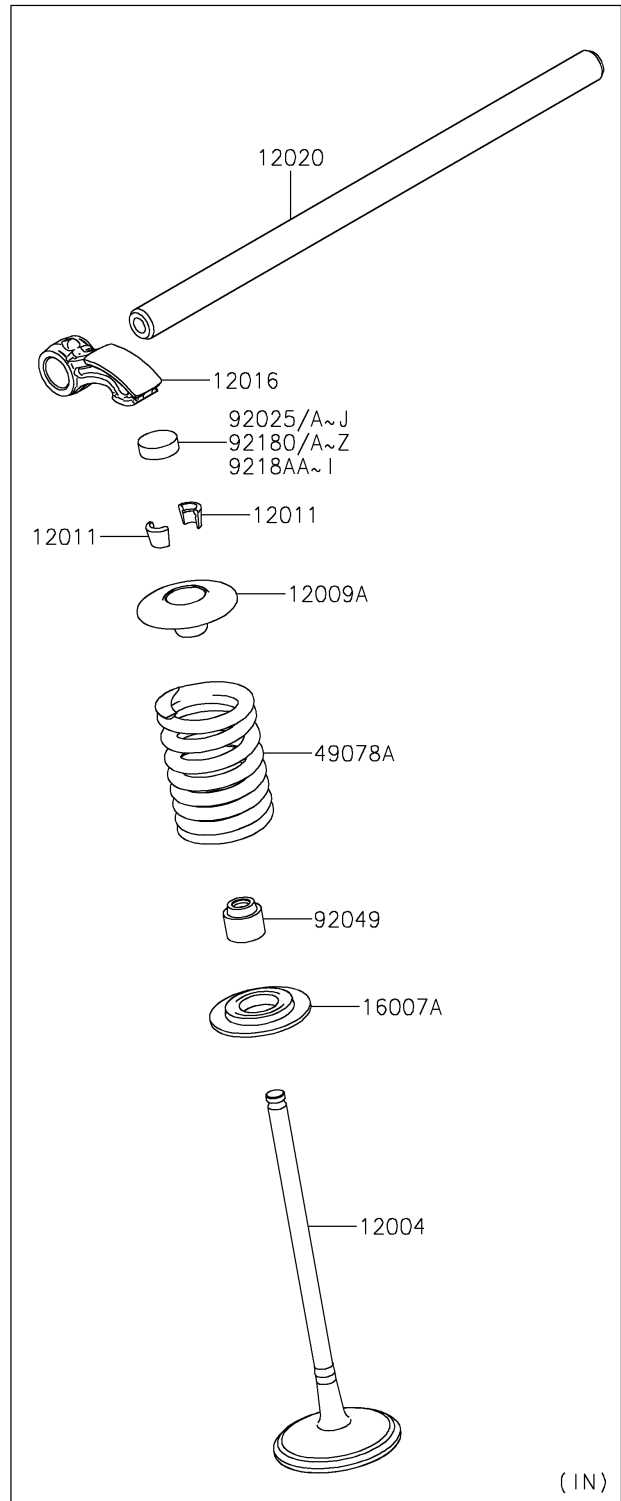

2026 Ninja ZX-10R ABS

PARTS DIAGRAM

Valve(s)

E1210

(EX)

(IN)

2026 Ninja ZX-10R ABS

PARTS LIST

2026 Ninja ZX-10R ABS

PARTS LIST

Valve(s)

ITEM NAME	PART NUMBER	QUANTITY
SHIM,T=3.050 (Ref # 92180F)	92180-1524	AR
SHIM,T=3.075 (Ref # 92180G)	92180-1525	AR
SHIM,T=3.100 (Ref # 92180H)	92180-1526	AR
SHIM,T=3.125 (Ref # 92180I)	92180-1527	AR
SHIM,T=3.150 (Ref # 92180J)	92180-1528	AR
SHIM,T=3.175 (Ref # 92180K)	92180-1529	AR
SHIM,T=3.200 (Ref # 92180L)	92180-1530	AR
SHIM,T=3.225 (Ref # 92180M)	92180-1531	AR
SHIM,T=3.250 (Ref # 92180N)	92180-1532	AR
SHIM,T=3.300 (Ref # 92180O)	92180-1533	AR
SHIM,T=3.350 (Ref # 92180P)	92180-1534	AR
SHIM,T=3.400 (Ref # 92180Q)	92180-1535	AR
SHIM,T=3.450 (Ref # 92180R)	92180-1536	AR
SHIM,T=3.500 (Ref # 92180S)	92180-1537	AR
SHIM,T=2.8125 (Ref # 92180T)	92180-1566	AR
SHIM,T=2.8375 (Ref # 92180U)	92180-1567	AR
SHIM,T=2.8625 (Ref # 92180V)	92180-1569	AR
SHIM,T=2.8875 (Ref # 92180W)	92180-1570	AR
SHIM,T=2.9125 (Ref # 92180X)	92180-1572	AR
SHIM,T=2.9375 (Ref # 92180Y)	92180-1573	AR
SHIM,T=2.9625 (Ref # 92180Z)	92180-1575	AR
SHIM,T=2.9875 (Ref # 9218AA)	92180-1576	AR
SHIM,T=3.0125 (Ref # 9218AB)	92180-1578	AR
SHIM,T=3.0375 (Ref # 9218AC)	92180-1579	AR
SHIM,T=3.0625 (Ref # 9218AD)	92180-1580	AR
SHIM,T=3.0875 (Ref # 9218AE)	92180-1581	AR
SHIM,T=3.1125 (Ref # 9218AF)	92180-1582	AR
SHIM,T=3.1375 (Ref # 9218AG)	92180-1583	AR
SHIM,T=3.1625 (Ref # 9218AH)	92180-1584	AR