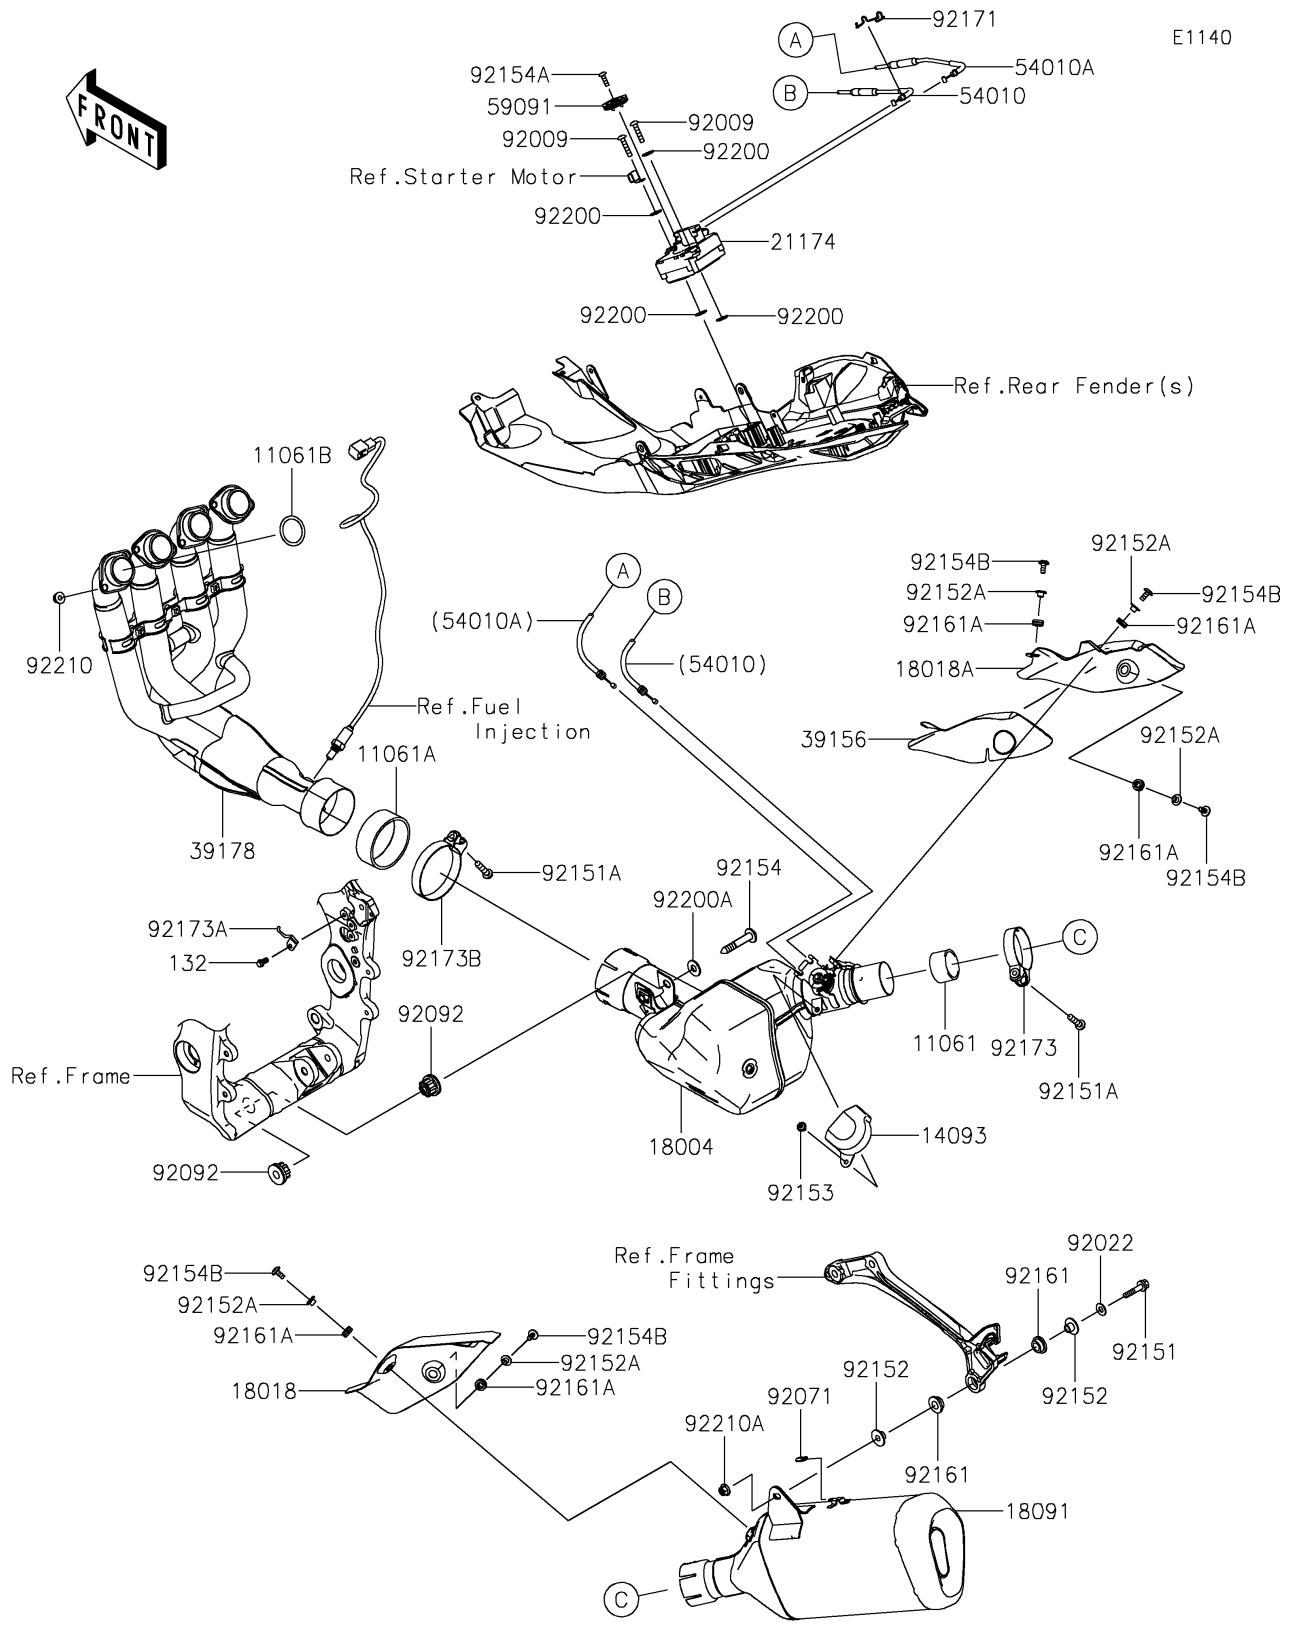

2026 Ninja ZX-10R ABS

PARTS DIAGRAM

Muffler(s)

2026 Ninja ZX-10R ABS

PARTS LIST

Muffler(s)

ITEM NAME	PART NUMBER	QUANTITY
GASKET,50.8X62X30 (Ref # 11061)	11061-0447	1
GASKET,76X84X30 (Ref # 11061A)	11061-1384	1
GASKET,EXHAUST PIPE (Ref # 11061B)	11061-1387	4
COVER,PULLEY (Ref # 14093)	14093-1062	1
CHAMBER-PREMUFLER (Ref # 18004)	18004-0114	1
PLATE-HEAT GUARD,MUFFLER (Ref # 18018)	18018-0627	1
PLATE-HEAT GUARD,CHAMBER (Ref # 18018A)	18018-0628	1
BODY-COMP-MUFFLER (Ref # 18091)	18091-1195	1
MOTOR-ELECTRIC (Ref # 21174)	21174-0009	1
PAD,HEAT GUARD (Ref # 39156)	39156-2619	1
MANIFOLD-COMP-EXHAUST (Ref # 39178)	39178-0390	1
CABLE,OPEN (Ref # 54010)	54010-0610	1
CABLE,CLOSE (Ref # 54010A)	54010-0611	1
PULLEY (Ref # 59091)	59091-0007	1
SCREW,TAPPING,6X30 (Ref # 92009)	92009-1481	2
WASHER,8.5X19X1.2 (Ref # 92022)	92022-3730	1
GROMMET (Ref # 92071)	92071-1270	1
BUSHING-RUBBER,MUFFLER (Ref # 92092)	92092-1087	2
BOLT,FLANGED,8X40 (Ref # 92151)	92151-1532	1
BOLT,FLANGED,8X35 (Ref # 92151A)	92151-1537	2
COLLAR (Ref # 92152)	92152-0188	2
COLLAR,6.3X8.3X16 (Ref # 92152A)	92152-2180	5
BOLT,SOCKET,6X10 (Ref # 92153)	92153-1527	1
BOLT,SOCKET,10X61 (Ref # 92154)	92154-0125	1
BOLT,TORX,5X18 (Ref # 92154A)	92154-0217	1
BOLT,SOCKET,6X14 (Ref # 92154B)	92154-0907	5
DAMPER (Ref # 92161)	92161-0135	2
DAMPER (Ref # 92161A)	92161-0308	5
CLAMP (Ref # 92171)	92171-0292	1

2026 Ninja ZX-10R ABS

PARTS LIST

Muffler(s)

ITEM NAME	PART NUMBER	QUANTITY
CLAMP,64.5MM (Ref # 92173)	92173-0284	1
CLAMP (Ref # 92173A)	92173-1528	1
CLAMP (Ref # 92173B)	92173-2317	1
WASHER (Ref # 92200)	92200-0078	4
WASHER,10.5X25X2.0 (Ref # 92200A)	92200-1377	1
NUT,8MM (Ref # 92210)	92210-0076	8
NUT,8MM (Ref # 92210A)	92210-0121	1
BOLT-FLANGED-SMALL,6X12 (Ref # 132)	132BA0612	1